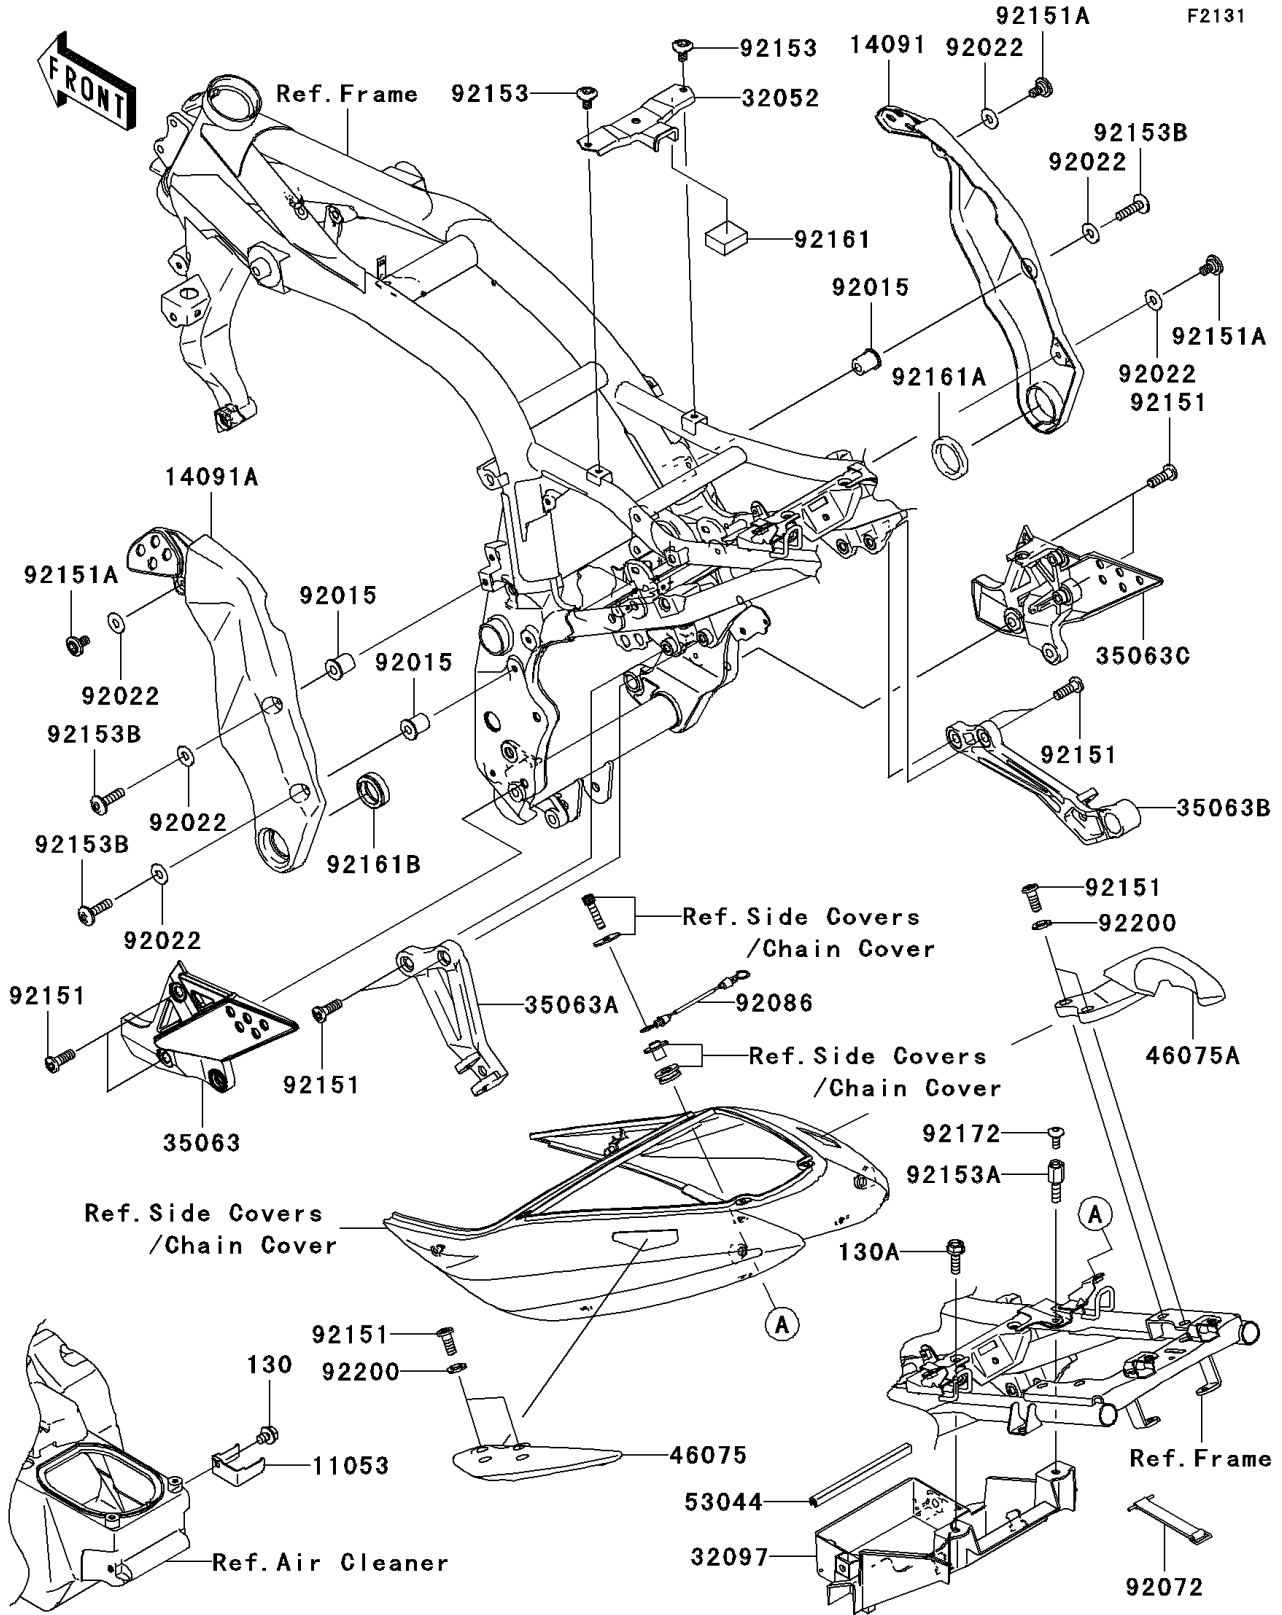

# 2006 Z750S PARTS DIAGRAM

## Frame Fittings

## 2006 Z750S PARTS LIST

### Frame Fittings

ITEM NAME	PART NUMBER	QUANTITY
BOLT-FLANGED,6X8 (Ref # 130)	130J0608	1
BOLT-FLANGED,6X20 (Ref # 130A)	130J0620	1
BRACKET,MAGNETIC SWITCH (Ref # 11053)	11053-0138	1
COVER,PIVOT,RH,F.P.SILVER (Ref # 14091)	14091-0234-10C	1
COVER,PIVOT,LH,F.P.SILVER (Ref # 14091A)	14091-0283-10C	1
BRACKET-TANK,FUEL (Ref # 32052)	32052-1597	1
CASE-BATTERY (Ref # 32097)	32097-0010	1
STAY,STEP HOLDER,LH (Ref # 35063)	35063-0034	1
STAY,RR,LH,P.SILVER (Ref # 35063A)	35063-0062-458	1
STAY,RR,RH,P.SILVER (Ref # 35063B)	35063-0063-458	1
STAY,STEP HOLDER,RH (Ref # 35063C)	35063-0172	1
GRIP,TAIL,LH (Ref # 46075)	46075-0031	1
GRIP,TAIL,RH (Ref # 46075A)	46075-0032	1
TRIM,L=150 (Ref # 53044)	53044-1303	1
NUT (Ref # 92015)	92015-1700	3
WASHER,6.5X16X1 (Ref # 92022)	92022-1143	6
BAND,TOOL (Ref # 92072)	92072-1349	1
WIRE,L=150 (Ref # 92086)	92086-1075	1
BOLT,SOCKET,10X30 (Ref # 92151)	92151-1372	12
BOLT,SOCKET,6X14 (Ref # 92151A)	92151-1654	3
BOLT,SOCKET,6X10 (Ref # 92153)	92153-0410	2
BOLT,6MM (Ref # 92153A)	92153-0966	1
BOLT,SOCKET,6X23 (Ref # 92153B)	92153-1267	3
DAMPER (Ref # 92161)	92161-0063	1
DAMPER (Ref # 92161A)	92161-0148	1
DAMPER (Ref # 92161B)	92161-0211	1
SCREW,5MM (Ref # 92172)	92172-0170	1
WASHER,10.5X26X2.3 (Ref # 92200)	92200-0088	4