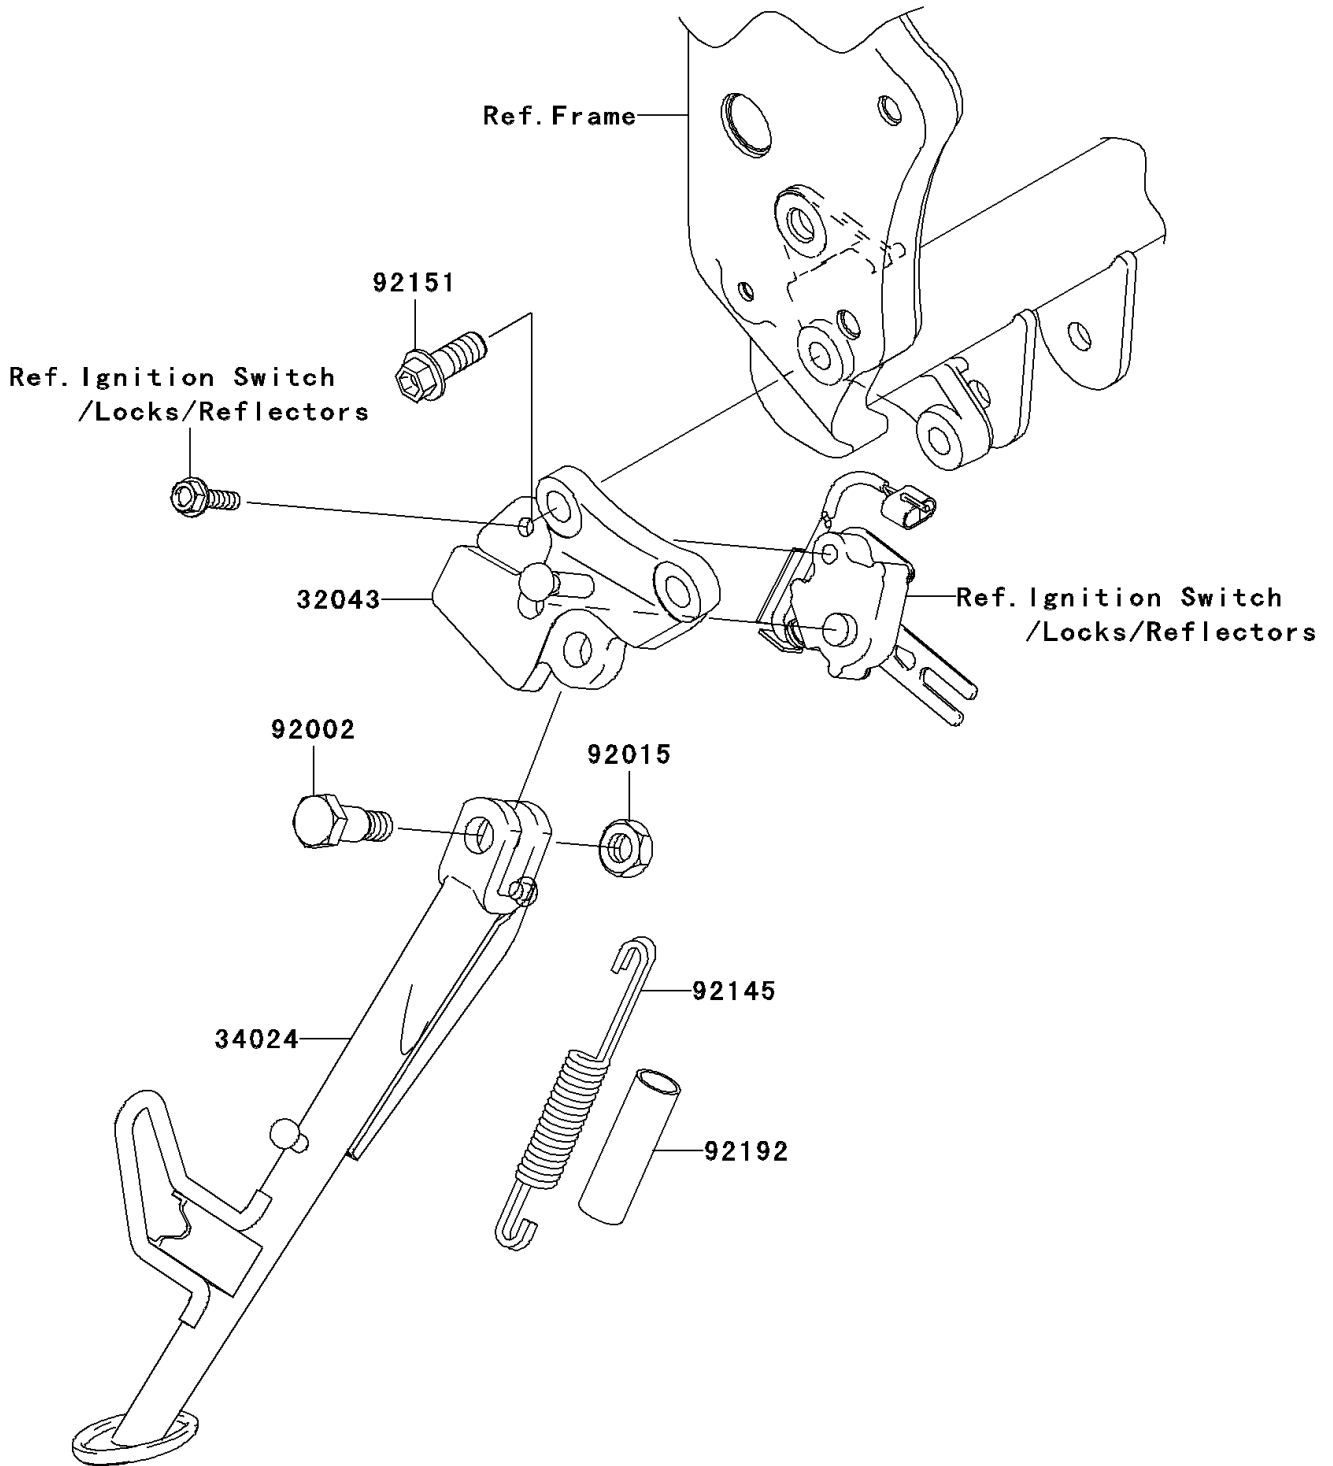

2006 Z750S PARTS DIAGRAM

Stand(s)

F2190

2006 Z750S PARTS LIST

Stand(s)

ITEM NAME	PART NUMBER	QUANTITY
BRACKET-STAND,SIDE (Ref # 32043)	32043-0025	1
STAND-SIDE (Ref # 34024)	34024-0008	1
BOLT,SIDE STAND (Ref # 92002)	92002-1935	1
NUT,LOCK,10MM,BLACK (Ref # 92015)	92015-1188	1
SPRING,SIDE STAND (Ref # 92145)	92145-0085	1
BOLT,FLANGED,10X25 (Ref # 92151)	92151-1802	2
TUBE,13X16X60 (Ref # 92192)	92192-0080	1