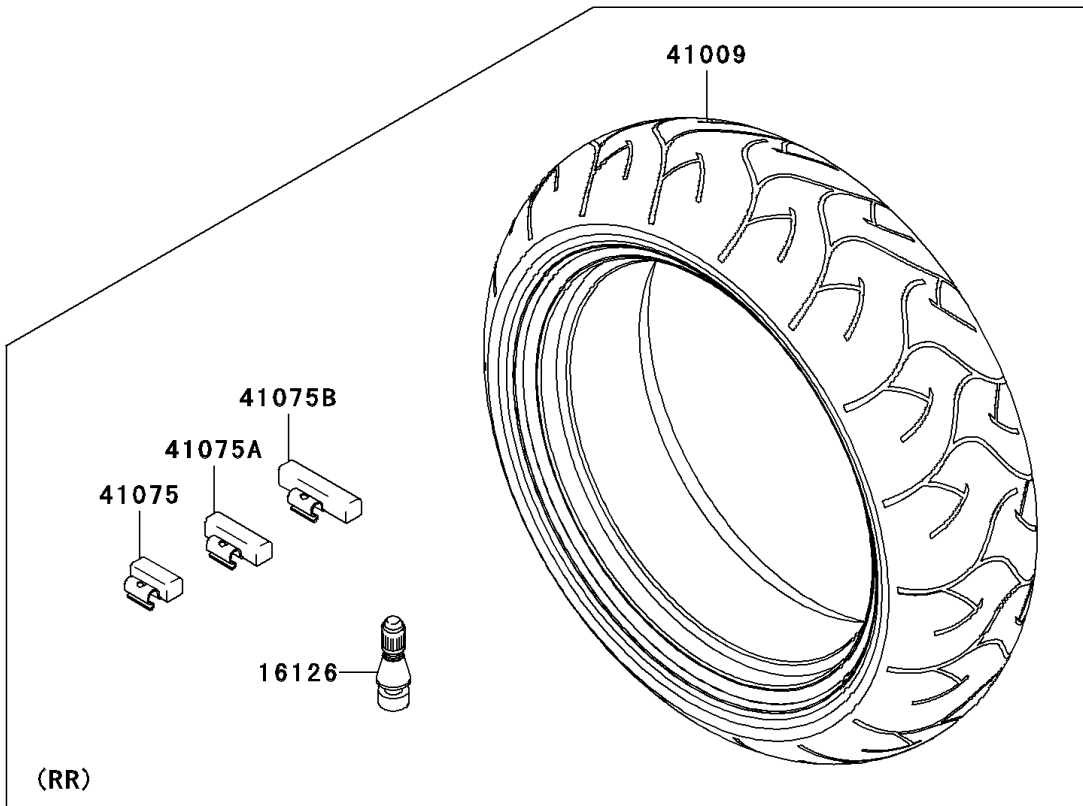

2006 Z750S PARTS DIAGRAM

Tires

F2210

2006 Z750S PARTS LIST

Tires

ITEM NAME	PART NUMBER	QUANTITY
VALVE,TIRE (Ref # 16126)	16126-1140	2
TIRE,RR,180/55ZR17(73W),BT012R (Ref # 41009)	41009-0018	1
TIRE,FR,120/70ZR17(58W),BT019F (Ref # 41009A)	41009-0082	1
BALANCER-WHEEL,10G,SILVER (Ref # 41075)	41075-0007	AR
BALANCER-WHEEL,20G,SILVER (Ref # 41075A)	41075-0008	AR
BALANCER-WHEEL,30G,SILVER (Ref # 41075B)	41075-0009	AR