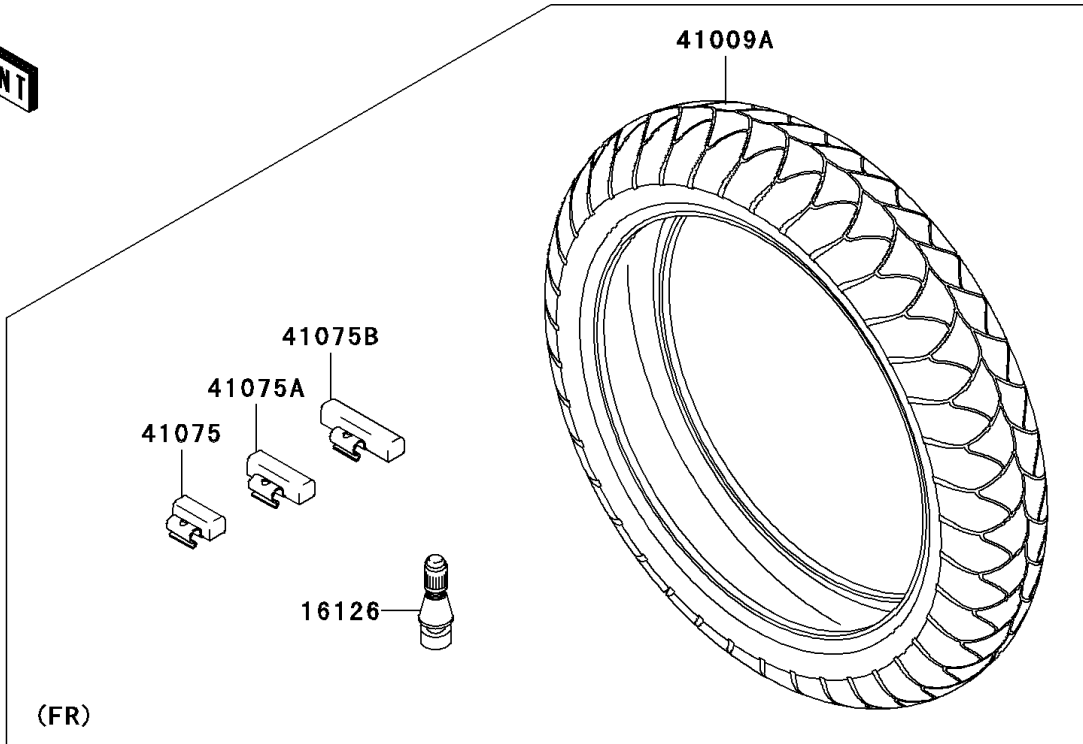

2006 Z750S PARTS DIAGRAM

Tires

F2210

2006 Z750S PARTS LIST

Tires

ITEM NAME	PART NUMBER	QUANTITY
VALVE,TIRE (Ref # 16126)	16126-1140	2
TIRE,RR,180/55ZR17(73W),BT012R (Ref # 41009)	41009-0018	1
TIRE,FR,120/70ZR17(58W),BT019F (Ref # 41009A)	41009-0082	1
BALANCER-WHEEL,10G,SILVER (Ref # 41075)	41075-0007	AR
BALANCER-WHEEL,20G,SILVER (Ref # 41075A)	41075-0008	AR
BALANCER-WHEEL,30G,SILVER (Ref # 41075B)	41075-0009	AR