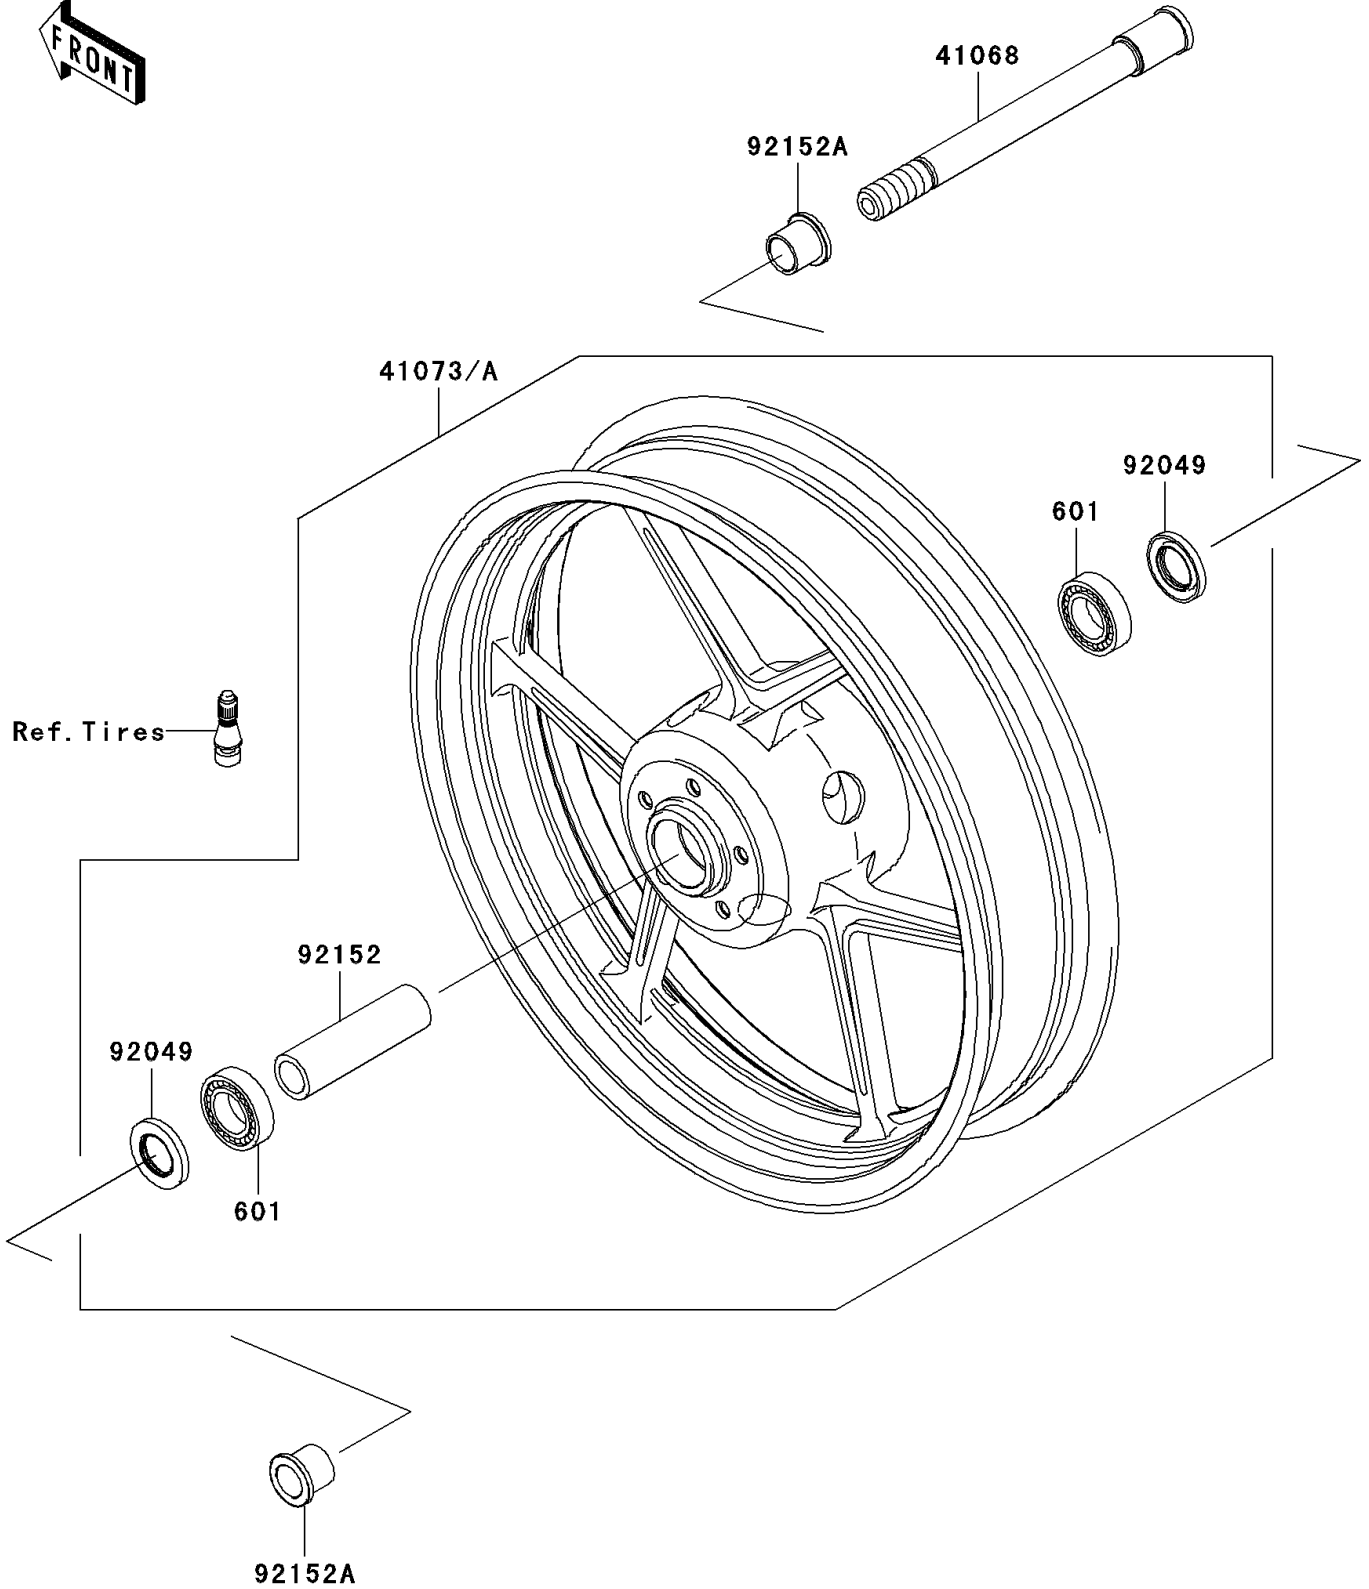

2006 Z750S PARTS DIAGRAM

Front Wheel

F2230

2006 Z750S PARTS LIST

Front Wheel

ITEM NAME	PART NUMBER	QUANTITY
BEARING-BALL,#6004UUC3 (Ref # 601)	601B6004UU	2
AXLE,FR (Ref # 41068)	41068-0038	1
WHEEL-ASSY,FR,GRAYSTONE (Ref # 41073A)	41073-0015-2A	1
SEAL-OIL,BJNC2 25425 (Ref # 92049)	92049-1203	2
COLLAR,FR HUB,L=98 (Ref # 92152)	92152-0068	1
COLLAR,FR AXLE,L=24 (Ref # 92152A)	92152-0069	2
WHEEL-ASSY,FR,SILVER (Ref # 41073)	41073-0015-V5	1