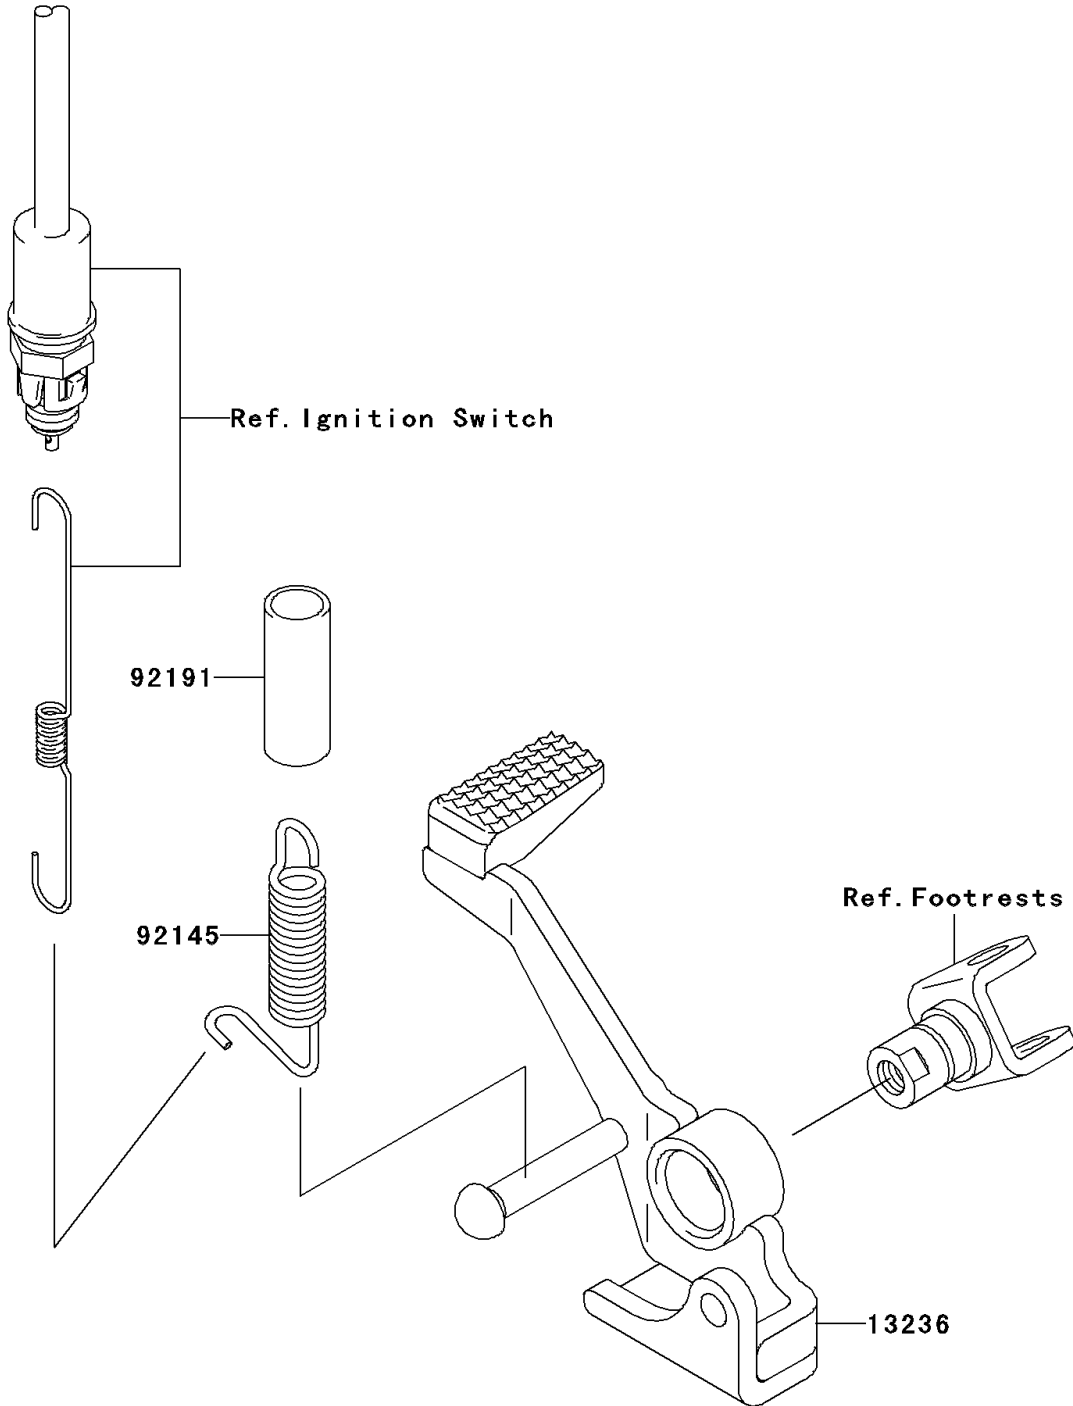

# 2006 Z750S PARTS DIAGRAM

Brake Pedal/Torque Link

F2260

### Brake Pedal/Torque Link

ITEM NAME	PART NUMBER	QUANTITY
LEVER-COMP,BRAKE PEDAL (Ref # 13236)	13236-0074	1
SPRING,BRAKE PEDAL RETURN (Ref # 92145)	92145-1090	1
TUBE,12X15X40 (Ref # 92191)	92191-1739	1