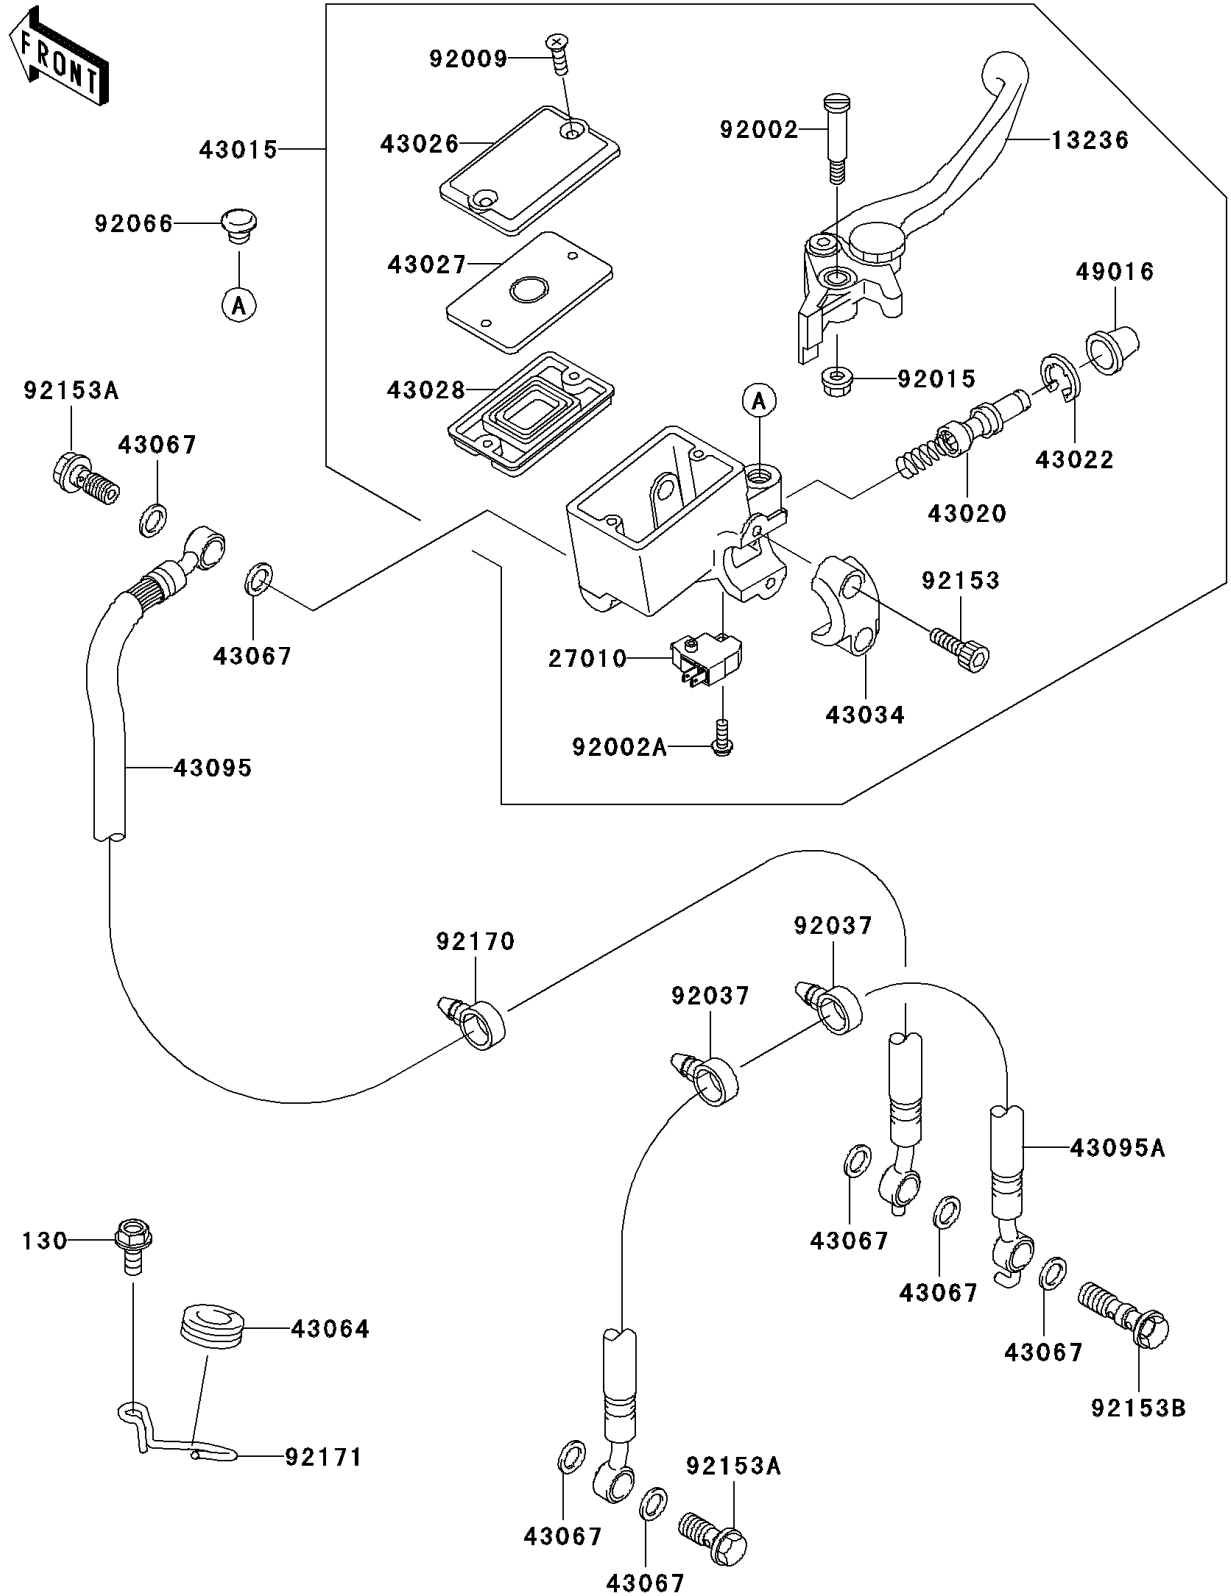

# 2006 Z750S PARTS DIAGRAM

## Front Master Cylinder

F2291

## 2006 Z750S PARTS LIST

### Front Master Cylinder

ITEM NAME	PART NUMBER	QUANTITY
BOLT-FLANGED,6X14 (Ref # 130)	130L0614	1
LEVER-COMP,FRONT BRAKE (Ref # 13236)	13236-1337	1
SWITCH,BRAKE (Ref # 27010)	27010-0025	1
CYLINDER-ASSY-MASTER,FR (Ref # 43015)	43015-0011	1
PISTON-COMP-BRAKE,FR (Ref # 43020)	43020-1054	1
STOPPER-BRAKE,PISTON (Ref # 43022)	43022-1010	1
CAP-BRAKE (Ref # 43026)	43026-1076	1
PLATE-DIAPHRAGM (Ref # 43027)	43027-1055	1
DIAPHRAGM,MASTER CYLINDER (Ref # 43028)	43028-1058	1
HOLDER-BRAKE,MASTER CYLINDER (Ref # 43034)	43034-1053	1
GROMMET,HOSE CLAMP (Ref # 43064)	43064-007	1
WASHER,10.5X15X1.5 (Ref # 43067)	43067-001	7
HOSE-BRAKE,FR (Ref # 43095)	43095-0079	1
HOSE-BRAKE,FR (Ref # 43095A)	43095-0116	1
COVER-SEAL,MASTER CYLINDER (Ref # 49016)	49016-1044	1
BOLT,LEVER SET,BLACK (Ref # 92002)	92002-1322	1
BOLT,SCREW,4X12 (Ref # 92002A)	92002-1323	1
SCREW,4MM (Ref # 92009)	92009-1458	2
NUT,FLANGED,6MM,BLACK (Ref # 92015)	92015-1233	1
CLAMP,HOSE (Ref # 92037)	92037-1827	2
PLUG,9.5X8,POLYETHYLENE (Ref # 92066)	92066-1077	1
BOLT,SOCKET,6X20 (Ref # 92153)	92153-0417	2
BOLT,OIL,L=23 (Ref # 92153A)	92153-0627	2
BOLT,OIL,L=37 (Ref # 92153B)	92153-0628	1
CLAMP (Ref # 92170)	92170-1067	1
CLAMP,BRAKE HOSE (Ref # 92171)	92171-0303	1