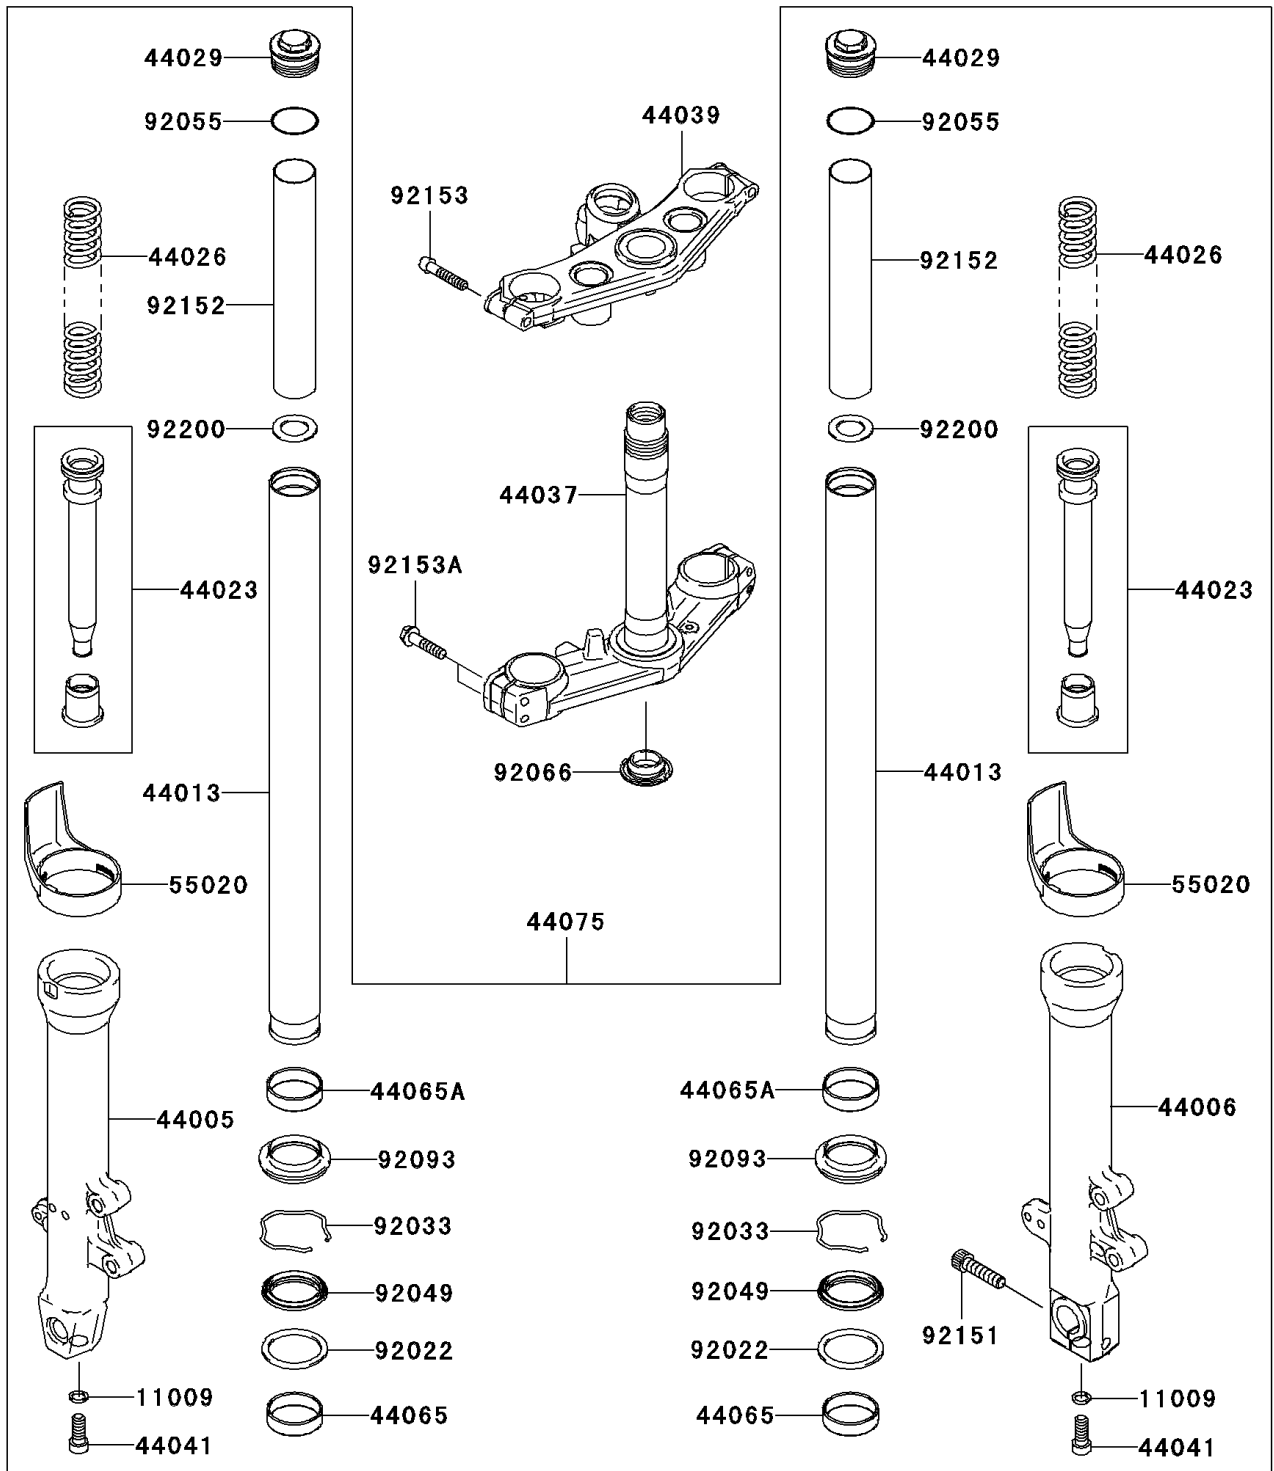

# 2006 Z750S PARTS DIAGRAM

Front Fork

F2340

## 2006 Z750S PARTS LIST

### Front Fork

ITEM NAME	PART NUMBER	QUANTITY
GASKET,PIPE-COMP-SUSP (Ref # 11009)	11009-1325	2
PIPE-LEFT FORK OUTER (Ref # 44005)	44005-0032	1
PIPE-RIGHT FORK OUTER (Ref # 44006)	44006-0031	1
PIPE-FORK INNER (Ref # 44013)	44013-0038	2
CYLINDER-SET-FORK (Ref # 44023)	44023-0033	2
SPRING-FRONT FORK (Ref # 44026)	44026-0063	2
SEAT-FORK SPRING (Ref # 44029)	44029-0005	2
HOLDER-FORK UNDER (Ref # 44037)	44037-0028	1
HOLDER-FORK UPPER (Ref # 44039)	44039-0021	1
BOLT,SOCKET,FORK CYLINDER (Ref # 44041)	44041-040	2
BUSHING-FRONT FORK,OUTER TUBE (Ref # 44065)	44065-1115	2
BUSHING-FRONT FORK,INNER PIPE (Ref # 44065A)	44065-1128	2
DAMPER-SET-FORK (Ref # 44075)	44075-0059	1
GUARD,FORK (Ref # 55020)	55020-1691	2
WASHER,FORK OUTER TUBE (Ref # 92022)	92022-1298	2
RING-SNAP (Ref # 92033)	92033-1036	2
SEAL-OIL,FORK OUTER TUBE (Ref # 92049)	92049-1494	2
RING-O (Ref # 92055)	92055-1321	2
PLUG (Ref # 92066)	92066-0032	1
SEAL,FORK OUTER TUBE (Ref # 92093)	92093-1472	2
BOLT,SOCKET,10X40 (Ref # 92151)	92151-1357	1
COLLAR,FORK,L=219.5 (Ref # 92152)	92152-0279	2
BOLT,SOCKET,8X40 (Ref # 92153)	92153-0506	2
BOLT,FLANGED,8X35 (Ref # 92153A)	92153-0649	4
WASHER (Ref # 92200)	92200-1302	2