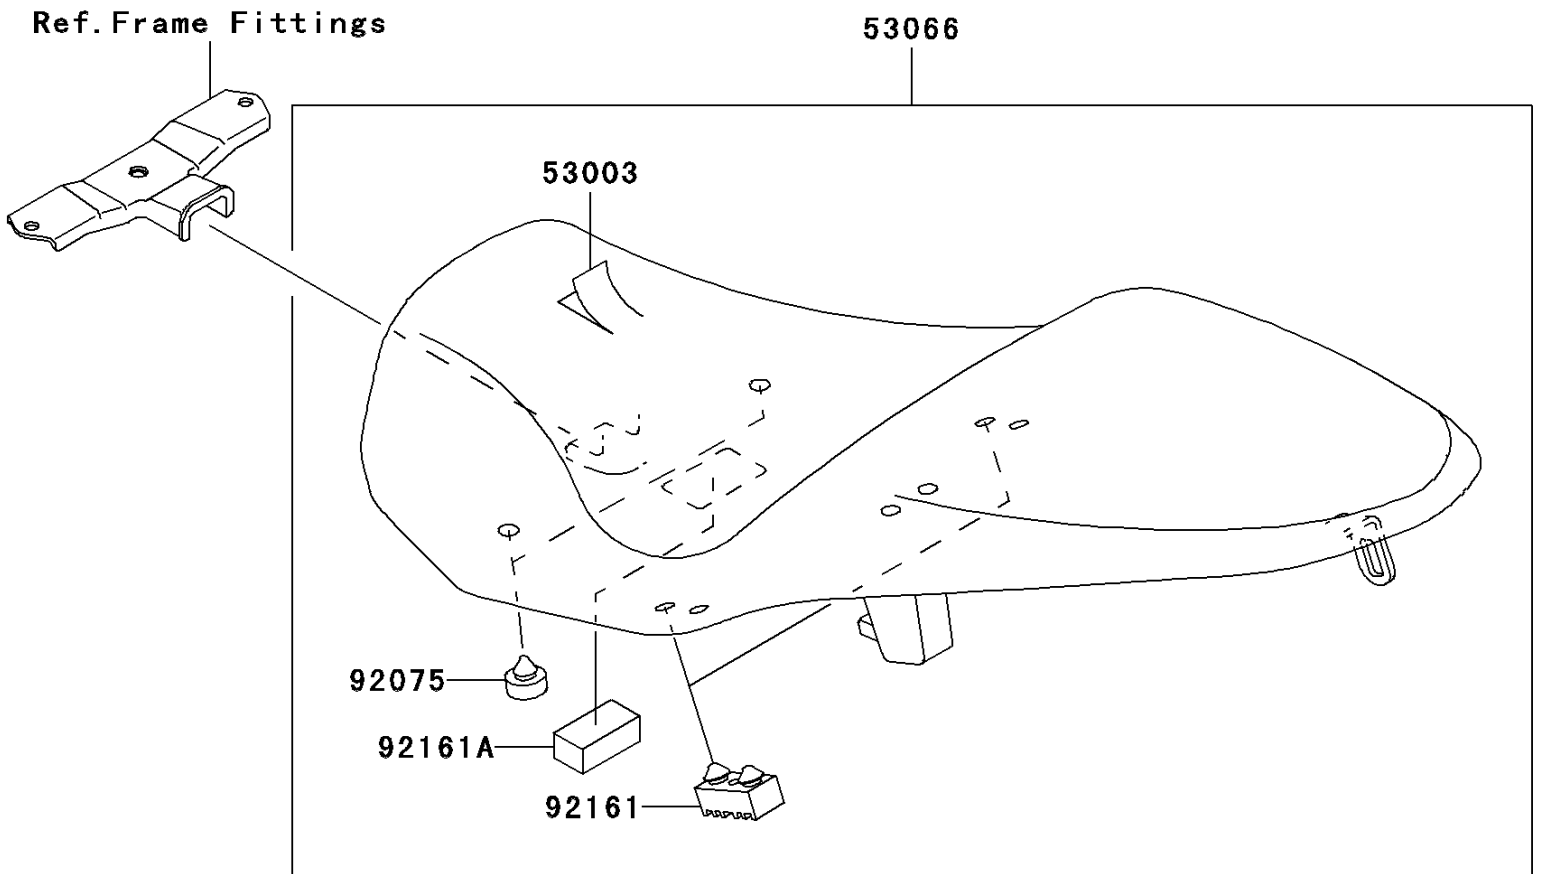

2006 Z750S PARTS DIAGRAM

Seat

F2510

2006 Z750S PARTS LIST

Seat

ITEM NAME	PART NUMBER	QUANTITY
LEATHER,SEAT,BLACK (Ref # 53003)	53003-0041-MA	1
SEAT-ASSY,DUAL,BLACK (Ref # 53066)	53066-0105-MA	1
DAMPER (Ref # 92075)	92075-1927	2
DAMPER,SEAT (Ref # 92161)	92161-0050	2
DAMPER,SEAT (Ref # 92161A)	92161-1321	1