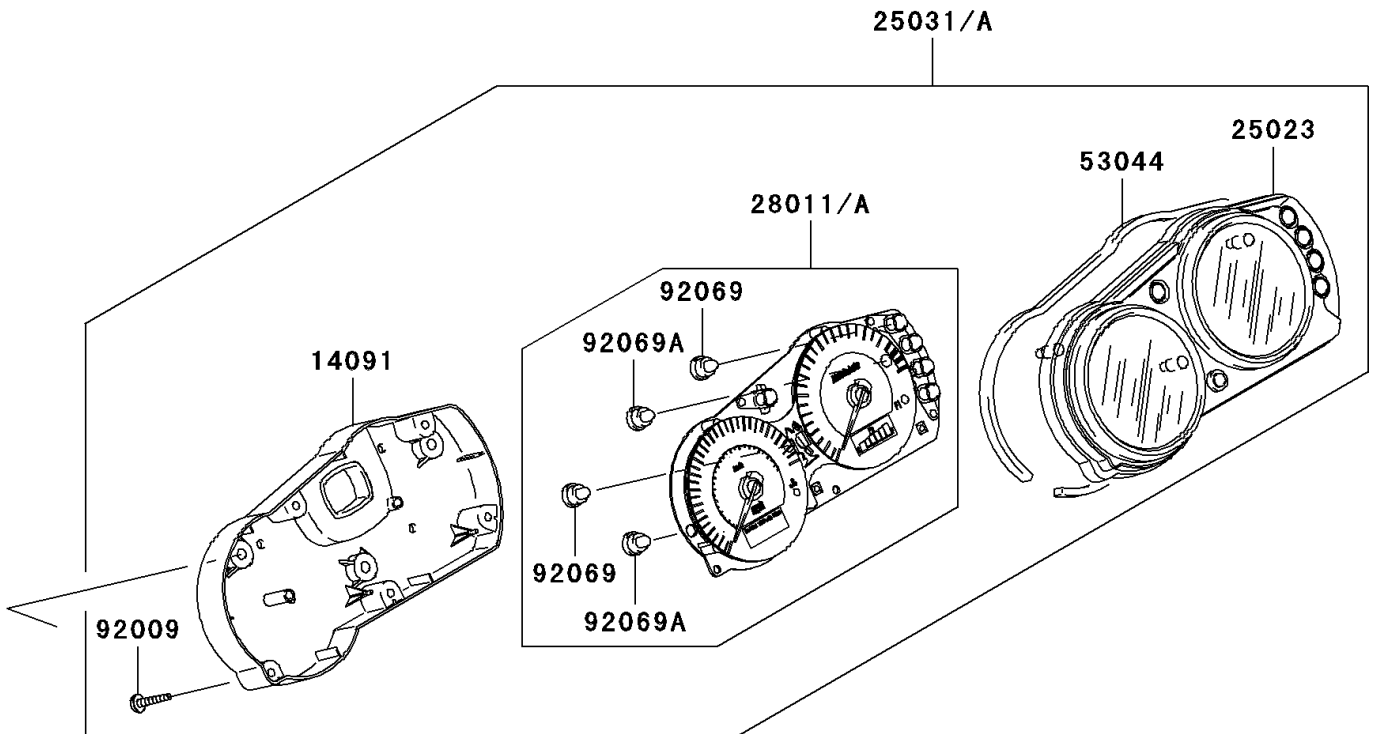

2006 Z750S PARTS DIAGRAM

Meter(s)

F2530

2006 Z750S PARTS LIST

Meter(s)

ITEM NAME	PART NUMBER	QUANTITY
COVER,METER HOUSING (Ref # 14091)	14091-0367	1
WASHER,5.2X16X1.2 (Ref # 25009)	25009-004	3
COVER-METER CASE,UPP (Ref # 25023)	25023-0009	1
TRIM,METER (Ref # 53044)	53044-0010	1
SCREW,4X16,BLACK (Ref # 92009)	92009-1158	5
BULB,T3.4,12V1.1W (Ref # 92069)	92069-1110	6
BULB,T3,12V0.7W (Ref # 92069A)	92069-1113	2
DAMPER (Ref # 92075)	92075-1435	3
NUT,5MM (Ref # 92210)	92210-1124	3
METER-ASSY,MPH (Ref # 25031)	25031-0065	1
METER-ASSY,KPH (Ref # 25031A)	25031-0071	1
METER,SPEED&TACHO,MPH (Ref # 28011)	28011-0028	1
METER,SPEED&TACHO,KPH (Ref # 28011A)	28011-0031	1