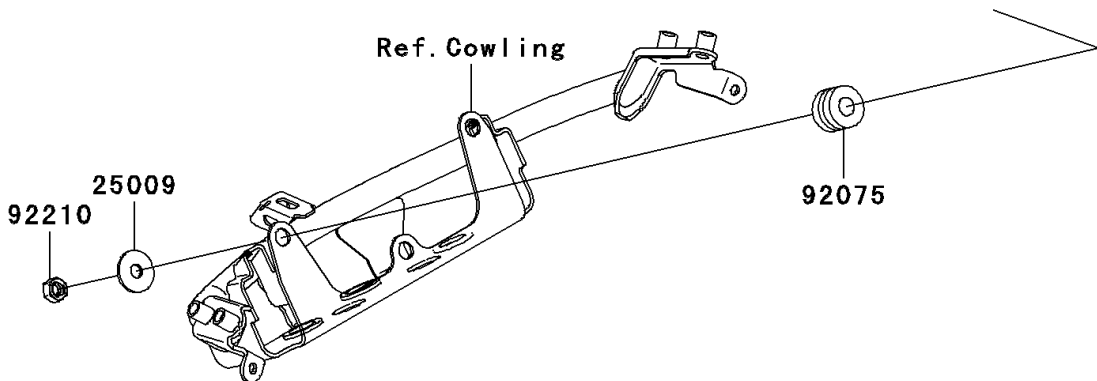

2006 Z750S PARTS DIAGRAM

Meter(s)

F2530

2006 Z750S PARTS LIST

Meter(s)

ITEM NAME	PART NUMBER	QUANTITY
COVER,METER HOUSING (Ref # 14091)	14091-0367	1
WASHER,5.2X16X1.2 (Ref # 25009)	25009-004	3
COVER-METER CASE,UPP (Ref # 25023)	25023-0009	1
TRIM,METER (Ref # 53044)	53044-0010	1
SCREW,4X16,BLACK (Ref # 92009)	92009-1158	5
BULB,T3.4,12V1.1W (Ref # 92069)	92069-1110	6
BULB,T3,12V0.7W (Ref # 92069A)	92069-1113	2
DAMPER (Ref # 92075)	92075-1435	3
NUT,5MM (Ref # 92210)	92210-1124	3
METER-ASSY,MPH (Ref # 25031)	25031-0065	1
METER-ASSY,KPH (Ref # 25031A)	25031-0071	1
METER,SPEED&TACHO,MPH (Ref # 28011)	28011-0028	1
METER,SPEED&TACHO,KPH (Ref # 28011A)	28011-0031	1