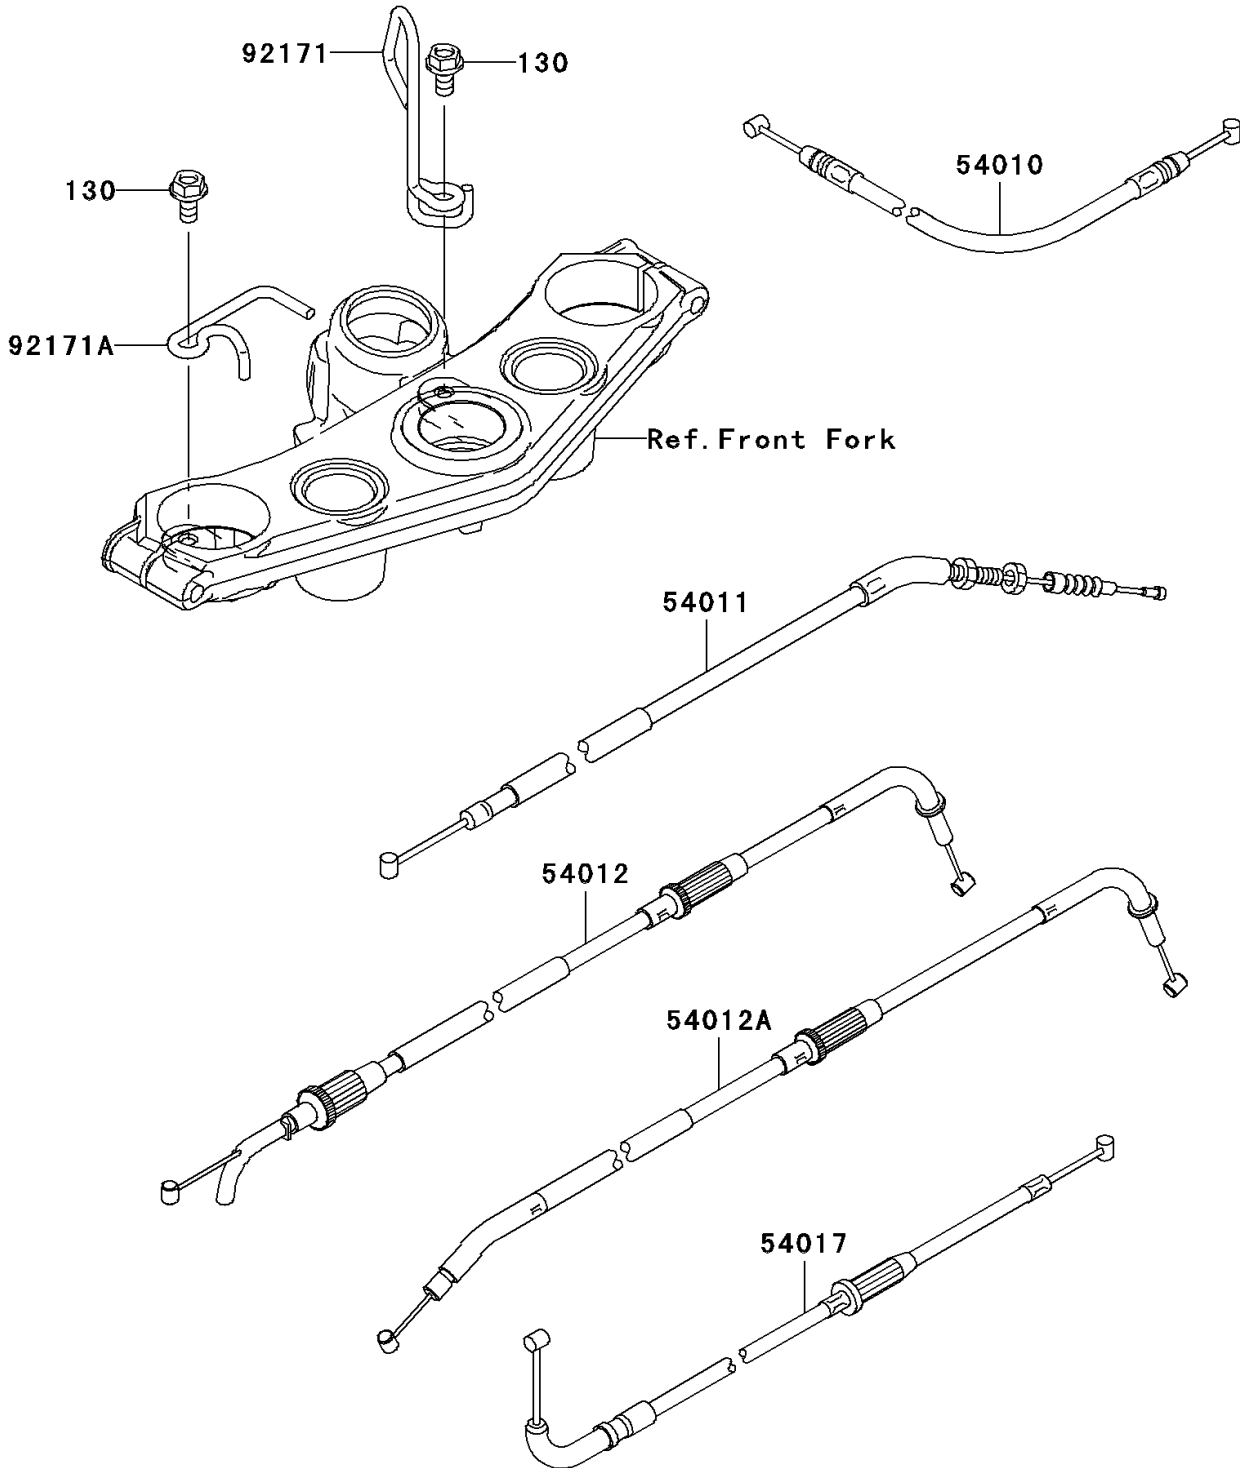

2006 Z750S PARTS DIAGRAM

Cables

F2540

2006 Z750S PARTS LIST

Cables

| ITEM NAME | PART NUMBER | QUANTITY |
|---|-------------|----------|
| BOLT-FLANGED,6X14 (Ref # 130) | 130L0614 | 2 |
| CABLE,SEAT LOCK (Ref # 54010) | 54010-0029 | 1 |
| CABLE-CLUTCH (Ref # 54011) | 54011-0024 | 1 |
| CABLE-THROTTLE,OPENING (Ref # 54012) | 54012-0152 | 1 |
| CABLE-THROTTLE,CLOSING (Ref # 54012A) | 54012-0153 | 1 |
| CABLE-STARTER (Ref # 54017) | 54017-0023 | 1 |
| CLAMP,CABLE,UPPER BRACKET,RH (Ref # 92171) | 92171-0409 | 1 |
| CLAMP,CABLE,UPPER BRACKET,LH (Ref # 92171A) | 92171-0474 | 1 |