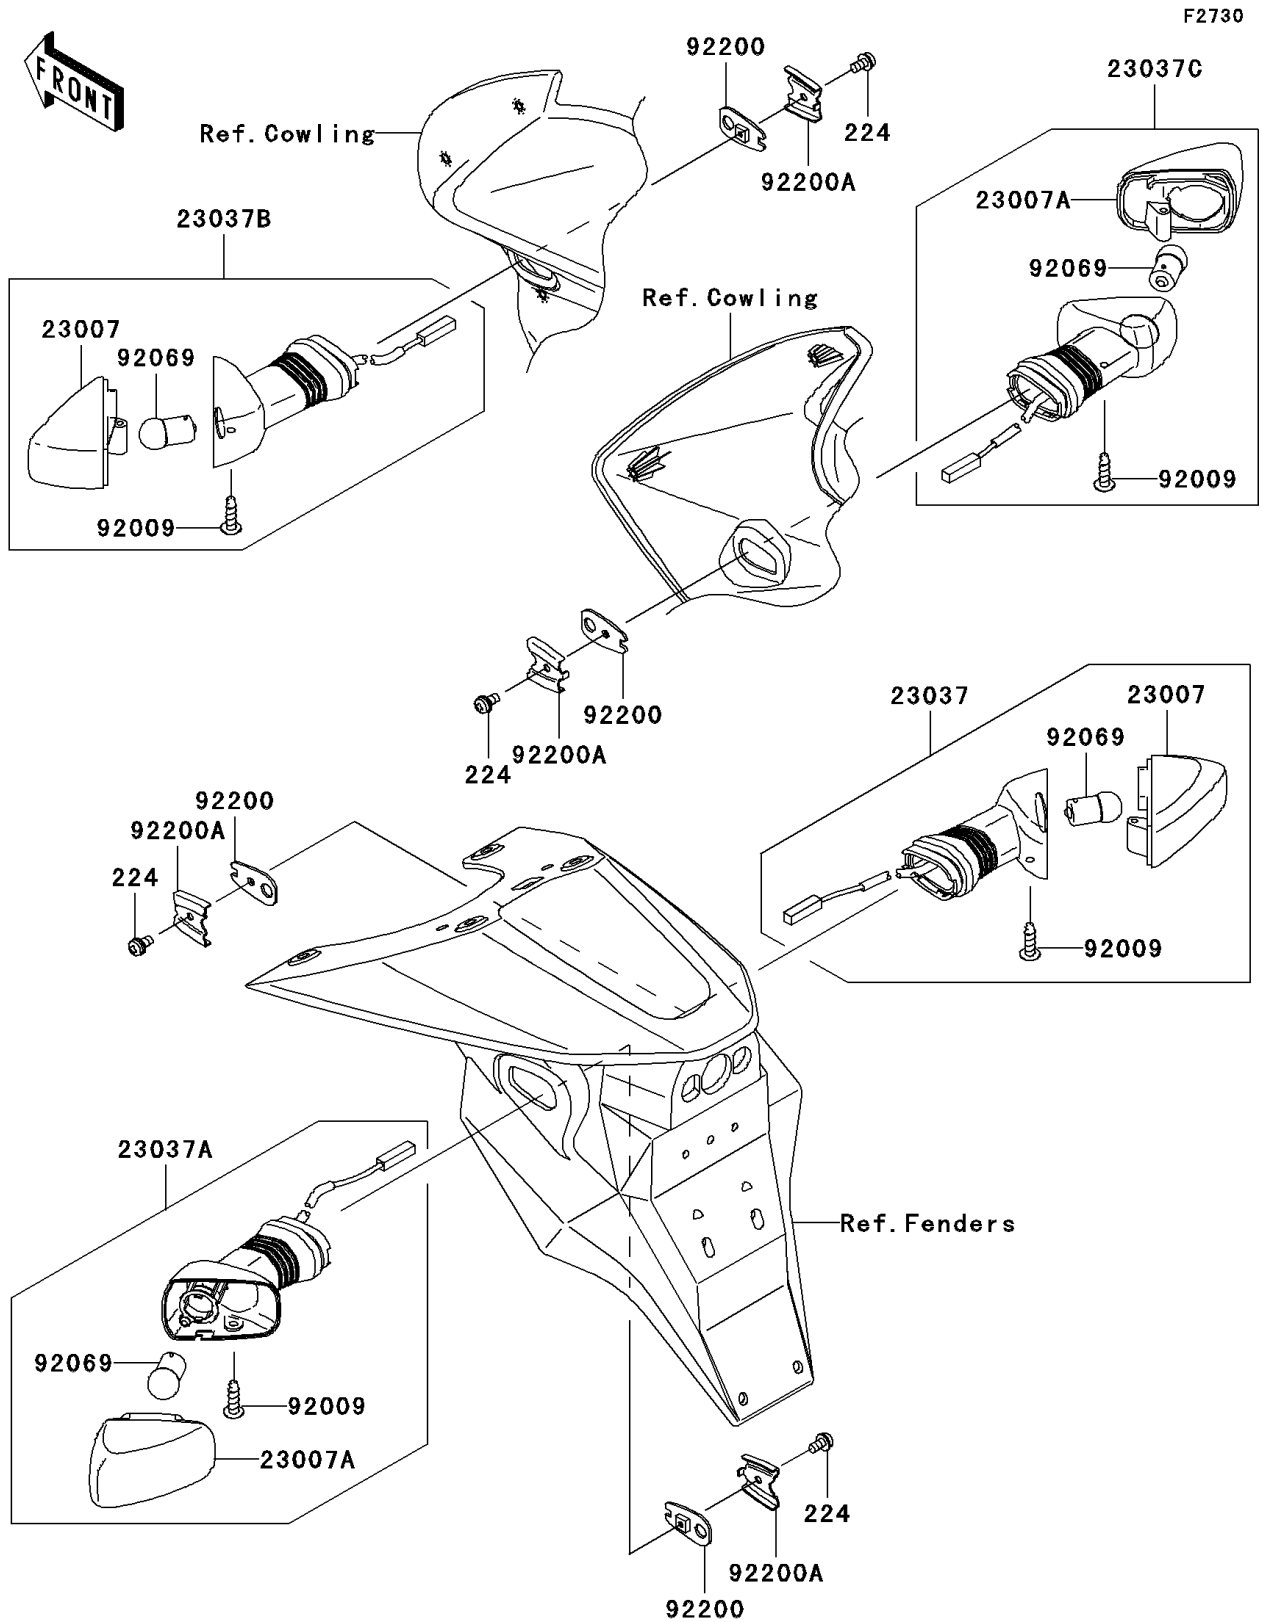

2006 Z750S PARTS DIAGRAM

Turn Signals

2006 Z750S PARTS LIST

Turn Signals

ITEM NAME	PART NUMBER	QUANTITY
SCREW-PAN-WP-CROS,4X8 (Ref # 224)	224C0408	4
LENS-COMP,SIGNAL LAMP (Ref # 23007)	23007-0039	2
LENS-COMP,SIGNAL LAMP (Ref # 23007A)	23007-0040	2
LAMP-ASSY-SIGNAL,RR,RH (Ref # 23037)	23037-0061	1
LAMP-ASSY-SIGNAL,RR,LH (Ref # 23037A)	23037-0062	1
LAMP-ASSY-SIGNAL,FR,LH (Ref # 23037B)	23037-0068	1
LAMP-ASSY-SIGNAL,FR,RH (Ref # 23037C)	23037-0069	1
SCREW,4X16,BLACK (Ref # 92009)	92009-1158	4
BULB,12V 10W (Ref # 92069)	92069-0003	4
WASHER,SIGNAL LAMP (Ref # 92200)	92200-0164	4
WASHER,SIGNAL LAMP (Ref # 92200A)	92200-0165	4