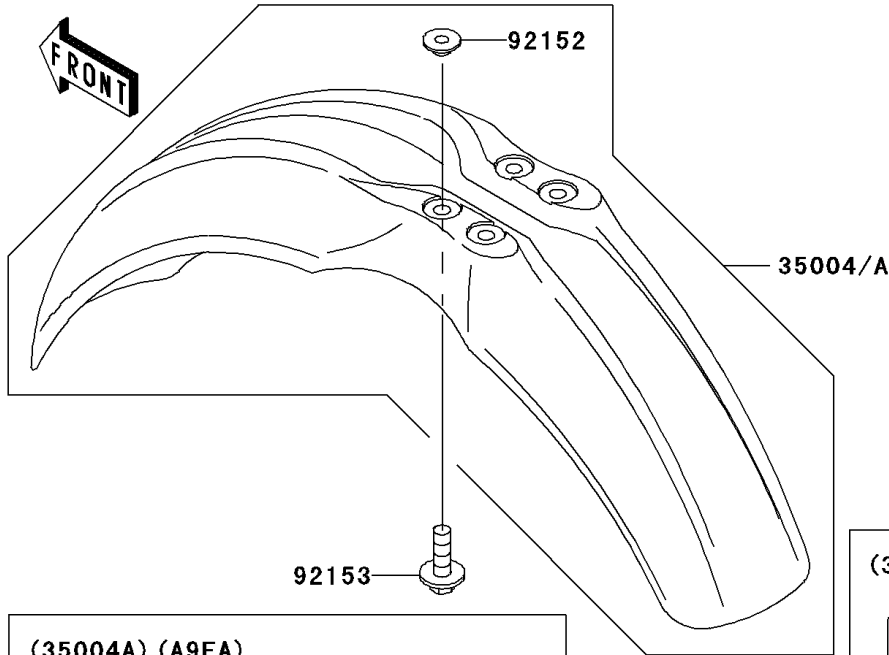

2006 KX65 PARTS DIAGRAM

Fenders

F2170