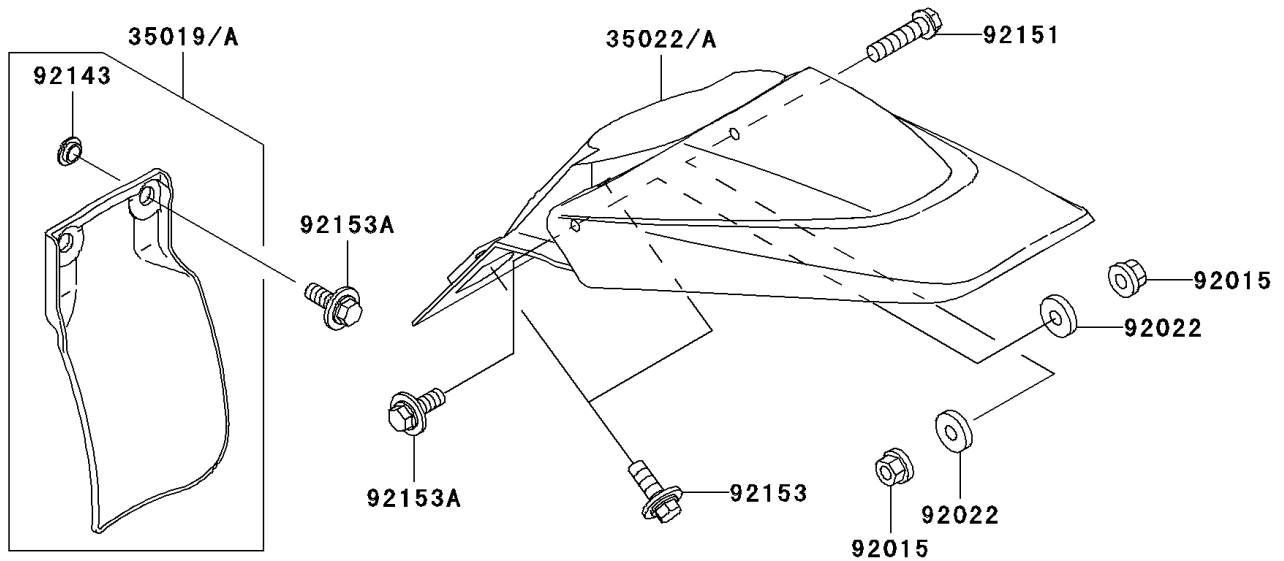

2006 KX65 PARTS DIAGRAM

Fenders

F2170