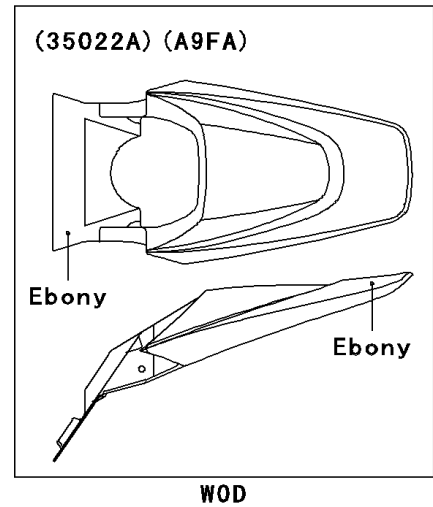

2006 KX65 PARTS DIAGRAM

Fenders

F2170