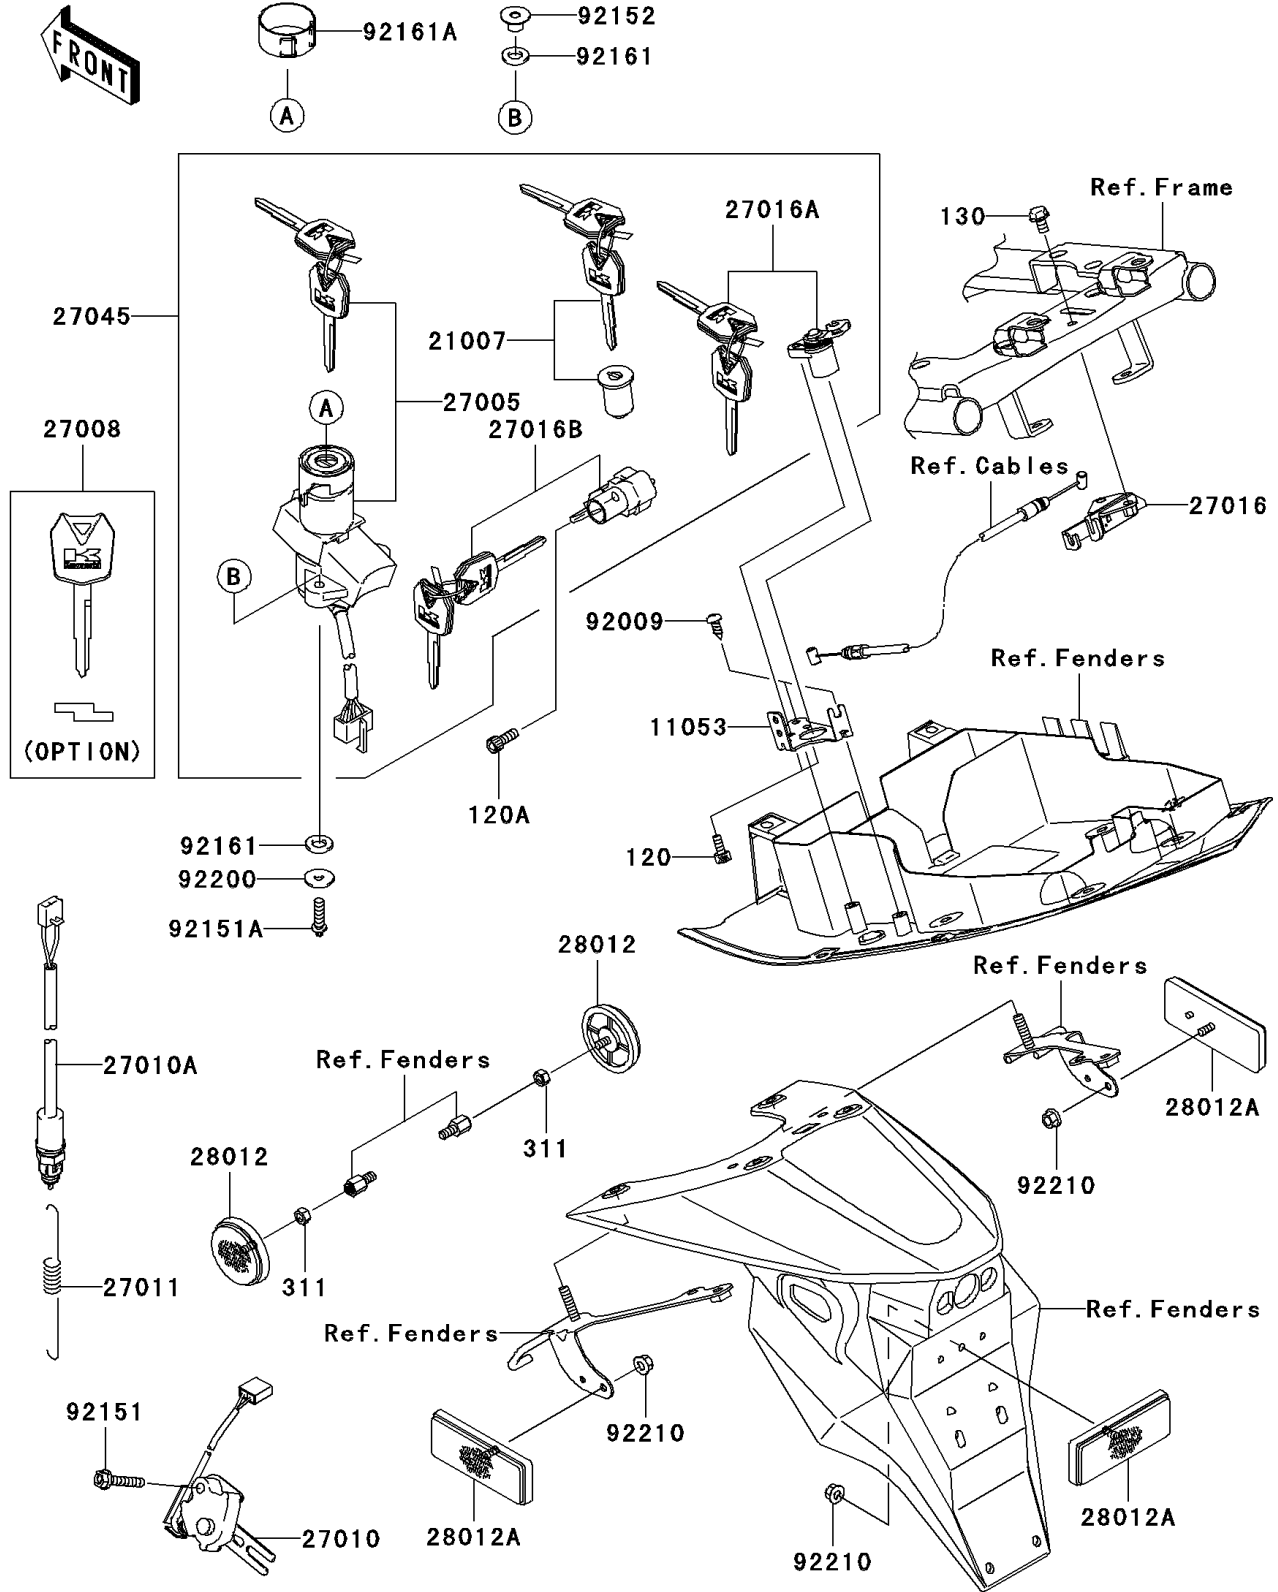

2006 Z750S PARTS DIAGRAM

Ignition Switch/Locks/Reflectors

F2770

2006 Z750S PARTS LIST

Ignition Switch/Locks/Reflectors

ITEM NAME	PART NUMBER	QUANTITY
BOLT-SOCKET,5X12 (Ref # 120)	120S0512	2
BOLT-SOCKET,6X16 (Ref # 120A)	120W0616	1
BOLT-FLANGED,6X12 (Ref # 130)	130J0612	2
NUT-HEX (Ref # 311)	311L0500	2
BRACKET,SEAT LOCK (Ref # 11053)	11053-1520	1
ROTOR,LOCK,TANK CAP (Ref # 21007)	21007-5057	1
SWITCH-ASSY-IGNITION (Ref # 27005)	27005-5135	1
KEY-LOCK,BLANK (Ref # 27008)	27008-0030	1
SWITCH,SIDE STAND (Ref # 27010)	27010-1470	1
SWITCH,REAR BRAKE (Ref # 27010A)	27010-1479	1
SPRING,BRAKE LAMP SWITCH (Ref # 27011)	27011-021	1
LOCK-ASSY,SEAT STRIKER (Ref # 27016)	27016-1115	1
LOCK-ASSY,SEAT (Ref # 27016A)	27016-5309	1
LOCK-ASSY,HELMET (Ref # 27016B)	27016-5326	1
SWITCH-ASSY (Ref # 27045)	27045-5310	1
REFLECTOR-REFLEX,FR (Ref # 28012)	28012-016	2
REFLECTOR-REFLEX (Ref # 28012A)	28012-1077	3
SCREW,TAPPING,5X12,BLACK (Ref # 92009)	92009-1138	2
BOLT,FLANGED,6X30 (Ref # 92151)	92151-1216	1
BOLT,TORX,6X22 (Ref # 92151A)	92151-1946	2
COLLAR (Ref # 92152)	92152-0352	2
DAMPER,IGNITION SWITCH (Ref # 92161)	92161-0240	4
DAMPER,IGNITION SWITCH (Ref # 92161A)	92161-0257	1
WASHER,6X20X1.6 (Ref # 92200)	92200-0212	2
NUT,FLANGED,5MM (Ref # 92210)	92210-0007	3