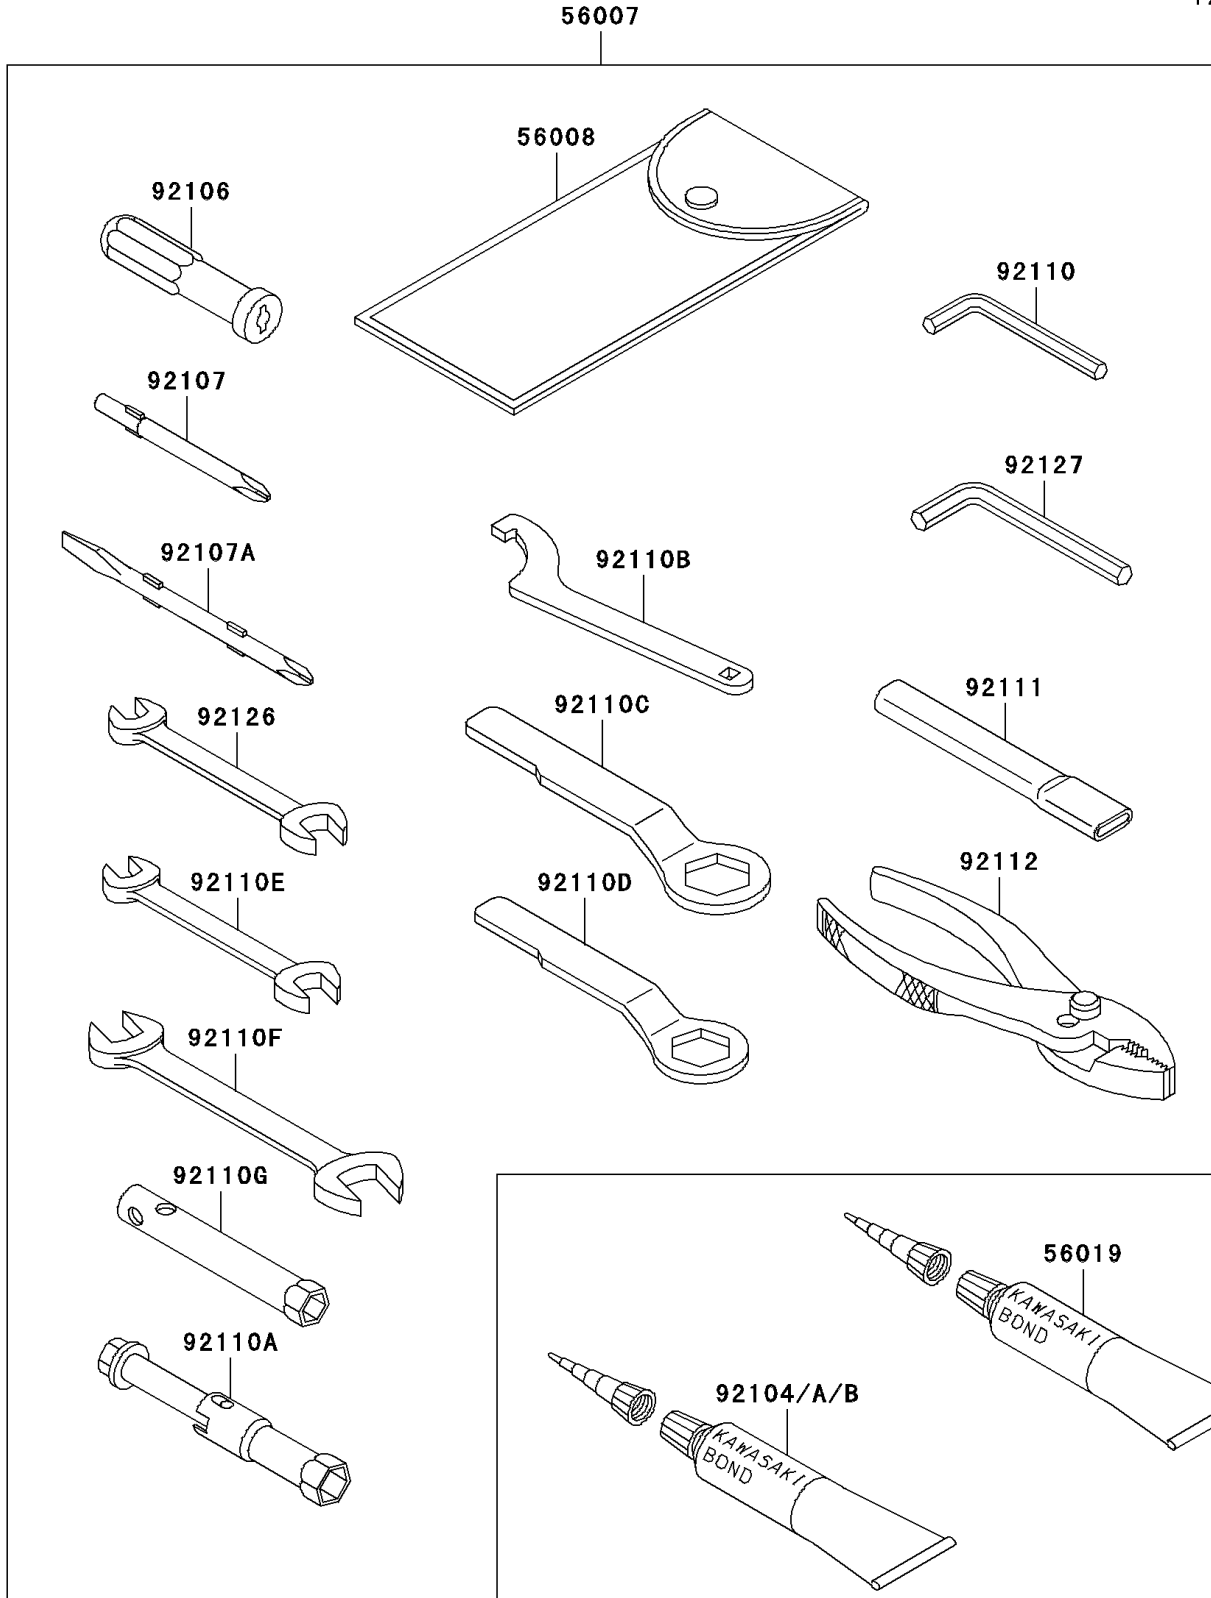

2006 Z750S PARTS DIAGRAM

Owner's Tools

F2810

2006 Z750S PARTS LIST

Owner's Tools

ITEM NAME	PART NUMBER	QUANTITY
-----------	-------------	----------