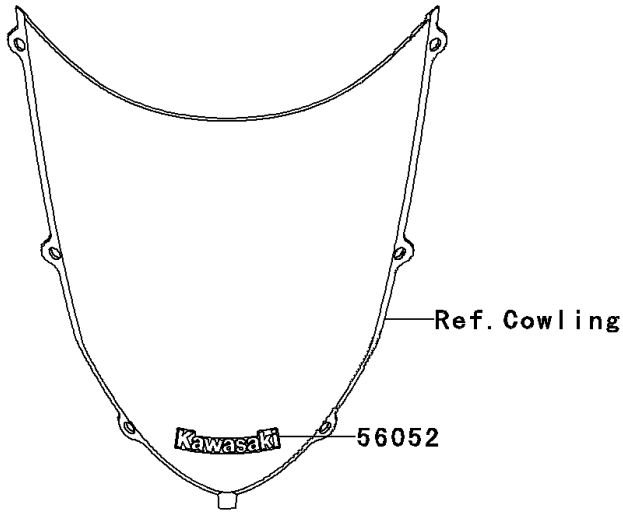

# 2006 Z750S PARTS DIAGRAM

Decals(Silver)(CN)

F2861A

## 2006 Z750S PARTS LIST

Decals(Silver)(CN)

ITEM NAME	PART NUMBER	QUANTITY
MARK,WINDSHIELD,KAWASAKI (Ref # 56052)	56052-0154	1
MARK,FUEL TANK,KAWASAKI (Ref # 56052A)	56052-0493	2
MARK,TAIL COVER,Z750S (Ref # 56052B)	56052-0747	2