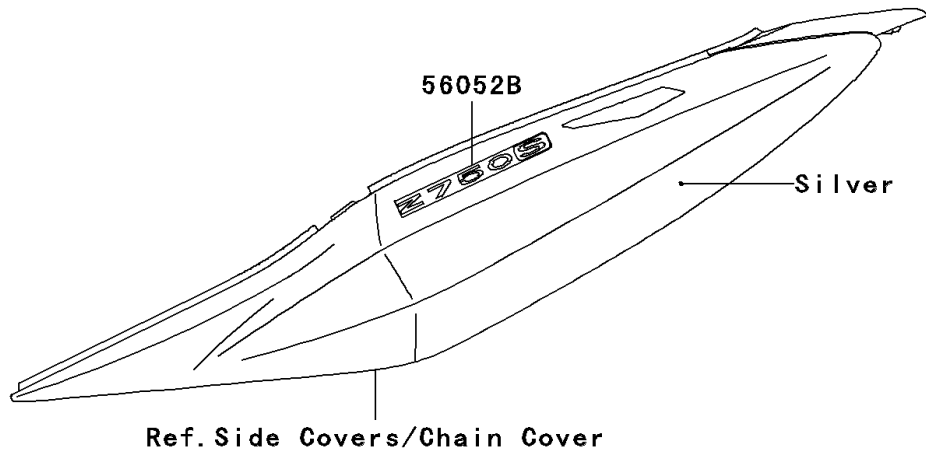

2006 Z750S PARTS DIAGRAM

Decals(Silver)(CN)

F2861A

2006 Z750S PARTS LIST

Decals(Silver)(CN)

ITEM NAME	PART NUMBER	QUANTITY
MARK,WINDSHIELD,KAWASAKI (Ref # 56052)	56052-0154	1
MARK,FUEL TANK,KAWASAKI (Ref # 56052A)	56052-0493	2
MARK,TAIL COVER,Z750S (Ref # 56052B)	56052-0747	2