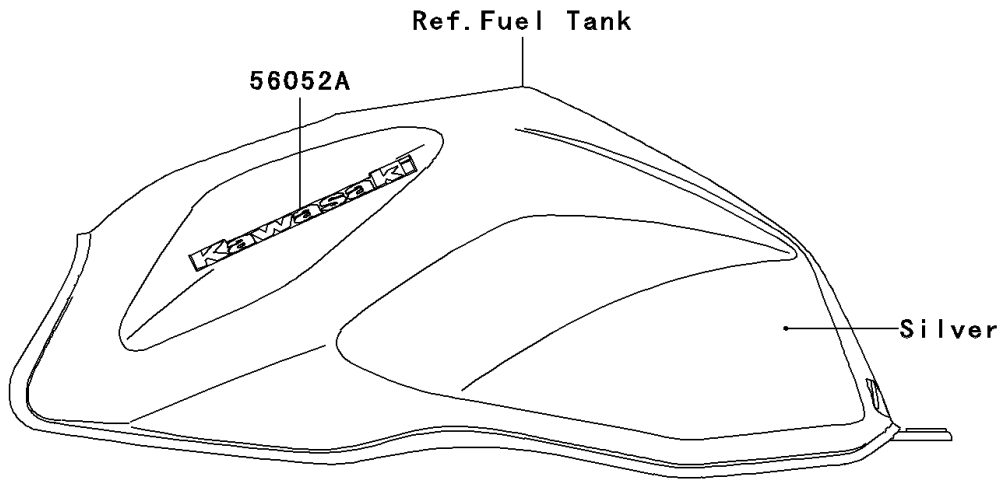

# 2006 Z750S PARTS DIAGRAM

Decals(Silver)(CN)

F2861A

## 2006 Z750S PARTS LIST

Decals(Silver)(CN)

ITEM NAME	PART NUMBER	QUANTITY
MARK,WINDSHIELD,KAWASAKI (Ref # 56052)	56052-0154	1
MARK,FUEL TANK,KAWASAKI (Ref # 56052A)	56052-0493	2
MARK,TAIL COVER,Z750S (Ref # 56052B)	56052-0747	2