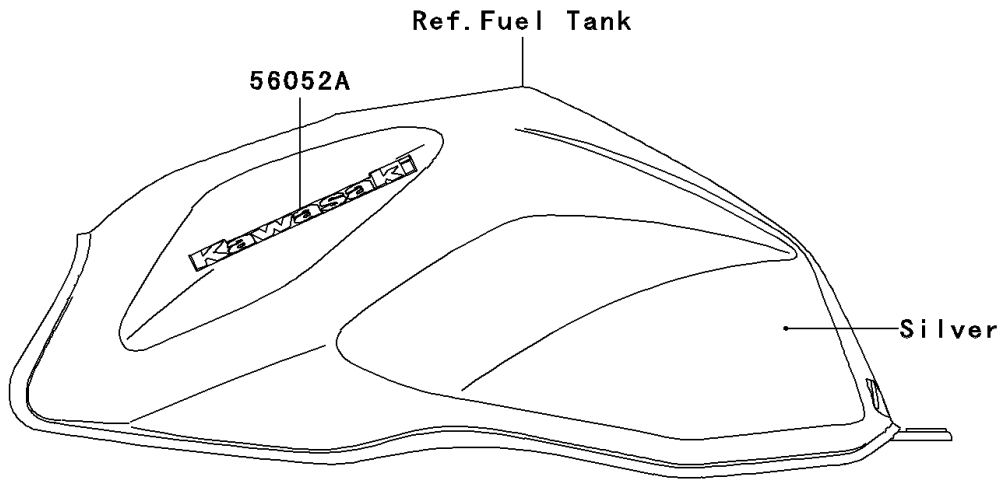

2006 Z750S PARTS DIAGRAM

Decals(Silver)(CN)

F2861A

2006 Z750S PARTS LIST

Decals(Silver)(CN)

ITEM NAME	PART NUMBER	QUANTITY
MARK,WINDSHIELD,KAWASAKI (Ref # 56052)	56052-0154	1
MARK,FUEL TANK,KAWASAKI (Ref # 56052A)	56052-0493	2
MARK,TAIL COVER,Z750S (Ref # 56052B)	56052-0747	2