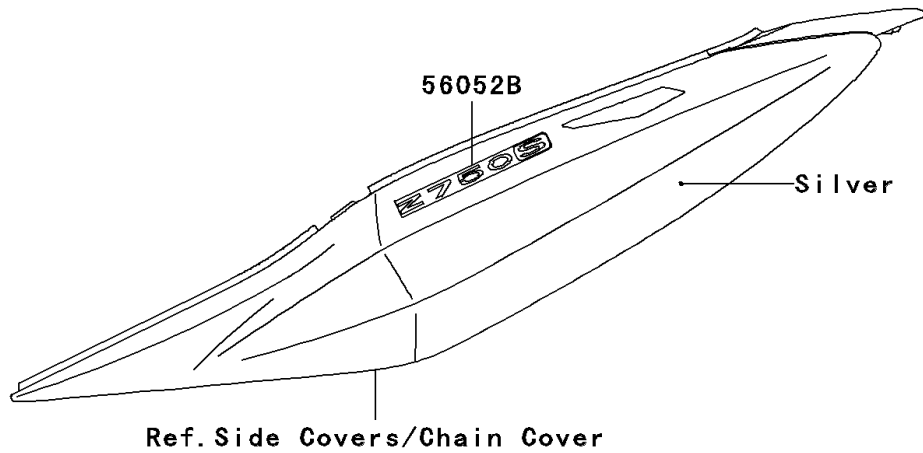

# 2006 Z750S PARTS DIAGRAM

Decals(Silver)(CN)

F2861A

## 2006 Z750S PARTS LIST

Decals(Silver)(CN)

ITEM NAME	PART NUMBER	QUANTITY
MARK,WINDSHIELD,KAWASAKI (Ref # 56052)	56052-0154	1
MARK,FUEL TANK,KAWASAKI (Ref # 56052A)	56052-0493	2
MARK,TAIL COVER,Z750S (Ref # 56052B)	56052-0747	2