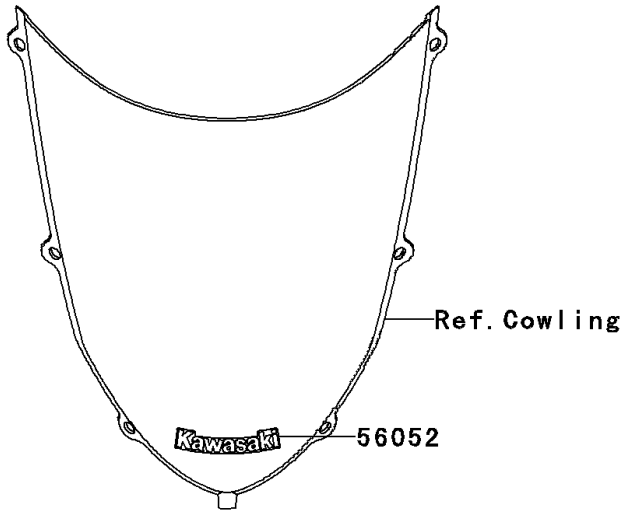

2006 Z750S PARTS DIAGRAM

Decals(Silver)(CN)

F2861A

2006 Z750S PARTS LIST

Decals(Silver)(CN)

ITEM NAME	PART NUMBER	QUANTITY
MARK,WINDSHIELD,KAWASAKI (Ref # 56052)	56052-0154	1
MARK,FUEL TANK,KAWASAKI (Ref # 56052A)	56052-0493	2
MARK,TAIL COVER,Z750S (Ref # 56052B)	56052-0747	2