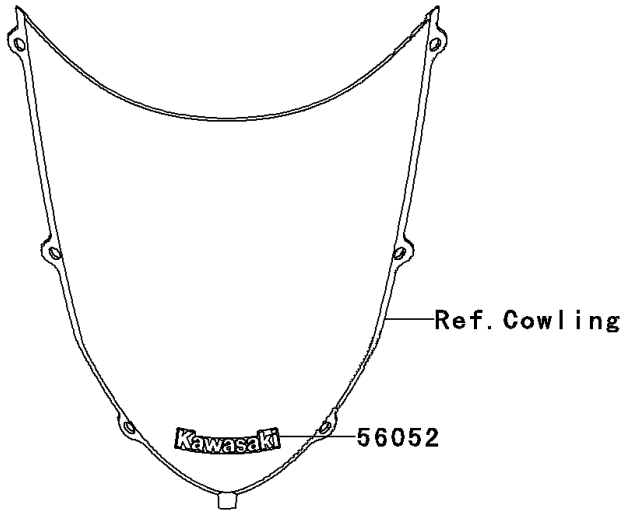

2006 Z750S PARTS DIAGRAM

Decals(Black)

F2861B

2006 Z750S PARTS LIST

Decals(Black)

ITEM NAME	PART NUMBER	QUANTITY
MARK,WINDSHIELD,KAWASAKI (Ref # 56052)	56052-0154	1
MARK,FUEL TANK,KAWASAKI (Ref # 56052A)	56052-0495	2
MARK,TAIL COVER,Z750S (Ref # 56052B)	56052-0538	2