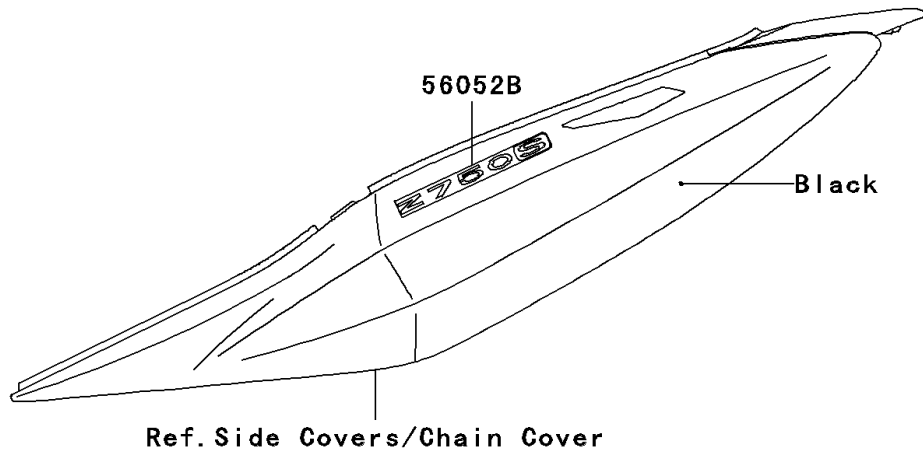

2006 Z750S PARTS DIAGRAM

Decals(Black)

F2861B

2006 Z750S PARTS LIST

Decals(Black)

ITEM NAME	PART NUMBER	QUANTITY
MARK,WINDSHIELD,KAWASAKI (Ref # 56052)	56052-0154	1
MARK,FUEL TANK,KAWASAKI (Ref # 56052A)	56052-0495	2
MARK,TAIL COVER,Z750S (Ref # 56052B)	56052-0538	2