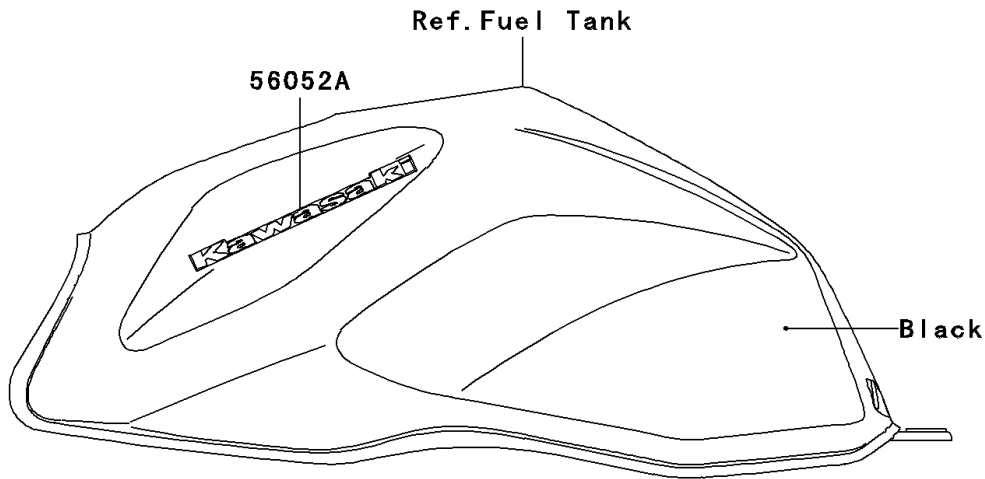

2006 Z750S PARTS DIAGRAM

Decals(Black)

F2861B

2006 Z750S PARTS LIST

Decals(Black)

ITEM NAME	PART NUMBER	QUANTITY
MARK,WINDSHIELD,KAWASAKI (Ref # 56052)	56052-0154	1
MARK,FUEL TANK,KAWASAKI (Ref # 56052A)	56052-0495	2
MARK,TAIL COVER,Z750S (Ref # 56052B)	56052-0538	2