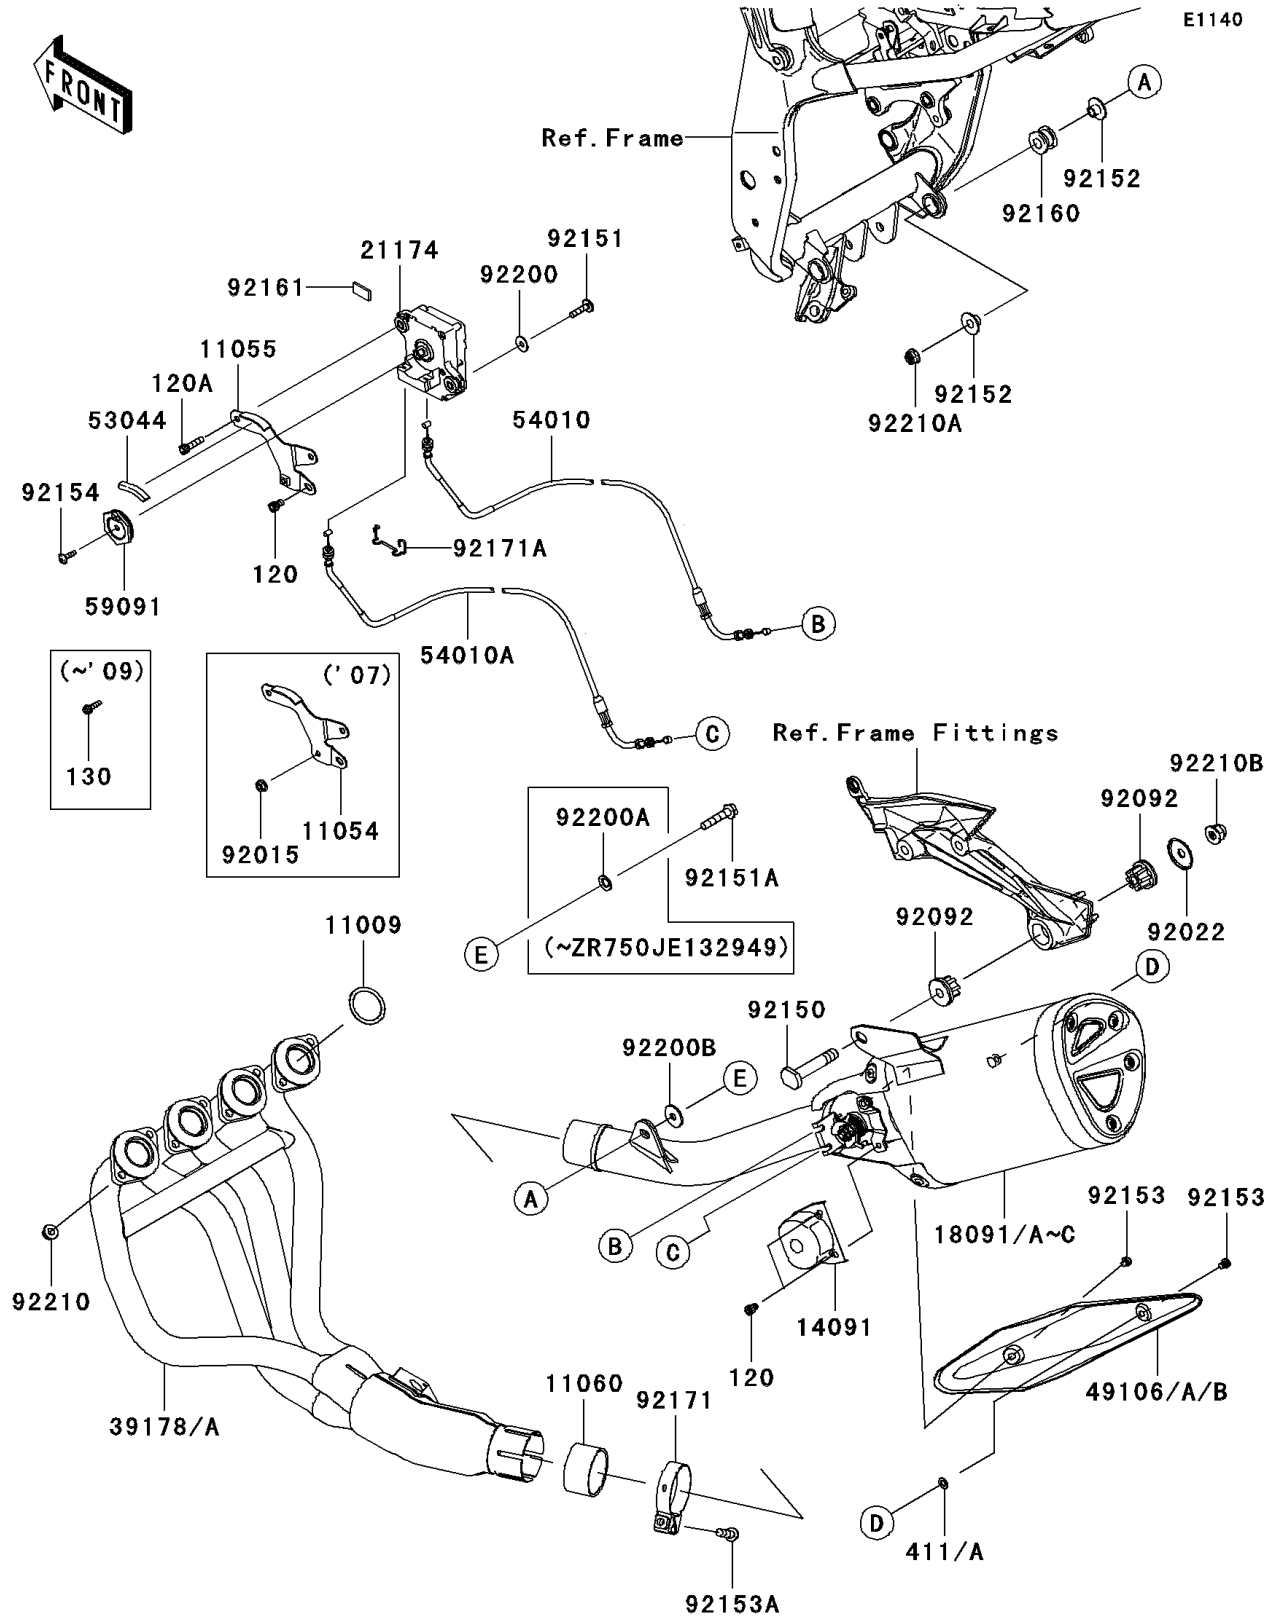

2007 Z750 (European) PARTS DIAGRAM

Muffler(s)

2007 Z750 (European) PARTS LIST

Muffler(s)

ITEM NAME	PART NUMBER	QUANTITY
GASKET,EXHAUST PIPE HOLDER (Ref # 11009)	11009-1856	4
BRACKET,MOTOR (Ref # 11054)	11054-1974	1
GASKET,EXHAUST PIPE HOLDER (Ref # 11060)	11060-1330	1
COVER,PULLEY (Ref # 14091)	14091-0712	1
BODY-COMP-MUFFLER (Ref # 18091)	18091-0474	1
BODY-COMP-MUFFLER (Ref # 18091A)	18091-0485	1
MOTOR-ELECTRIC (Ref # 21174)	21174-0003	1
MANIFOLD-COMP-EXHAUST (Ref # 39178)	39178-0097	1
COVER-MUFFLER (Ref # 49106)	49106-0078	1
TRIM,L=40 (Ref # 53044)	53044-0012	1
CABLE,OPEN,WHITE NUT (Ref # 54010)	54010-0083	1
CABLE,CLOSE,BLACK NUT (Ref # 54010A)	54010-0084	1
PULLEY (Ref # 59091)	59091-0007	1
NUT,FLANGED,6MM (Ref # 92015)	92015-1367	1
WASHER (Ref # 92022)	92022-289	1
BUSHING-RUBBER,MUFFLER (Ref # 92092)	92092-1087	2
BOLT,10X55 (Ref # 92150)	92150-1792	1
BOLT,SOCKET,6X25 (Ref # 92151)	92151-1611	1
BOLT,FLANGED,8X40 (Ref # 92151A)	92151-2130	1
COLLAR (Ref # 92152)	92152-0188	2
BOLT,6X8 (Ref # 92153)	92153-0578	2
BOLT,8X45 (Ref # 92153A)	92153-0702	1
DAMPER,MUFFLER MOUNT (Ref # 92160)	92160-1116	1
DAMPER (Ref # 92161)	92161-1170	1
CLAMP (Ref # 92171)	92171-0133	1
CLAMP (Ref # 92171A)	92171-0292	1
WASHER (Ref # 92200)	92200-0078	1
WASHER,10X18X1.2 (Ref # 92200A)	92200-0400	1
WASHER,8X26X2.3 (Ref # 92200B)	92200-3780	1

2007 Z750 (European) PARTS LIST

Muffler(s)

ITEM NAME	PART NUMBER	QUANTITY
BOLT-SOCKET,6X10 (Ref # 120)	120CB0610	3
BOLT-SOCKET,6X25 (Ref # 120A)	120CB0625	1
BOLT-FLANGED,5X18 (Ref # 130)	130BB0518	1
WASHER-PLAIN,6MM (Ref # 411)	411S0600	1
NUT,8MM (Ref # 92210)	92210-0121	8
NUT,FLANGED,LOCK,8MM (Ref # 92210A)	92210-0159	1
NUT,CAP,10MM (Ref # 92210B)	92210-1121	1