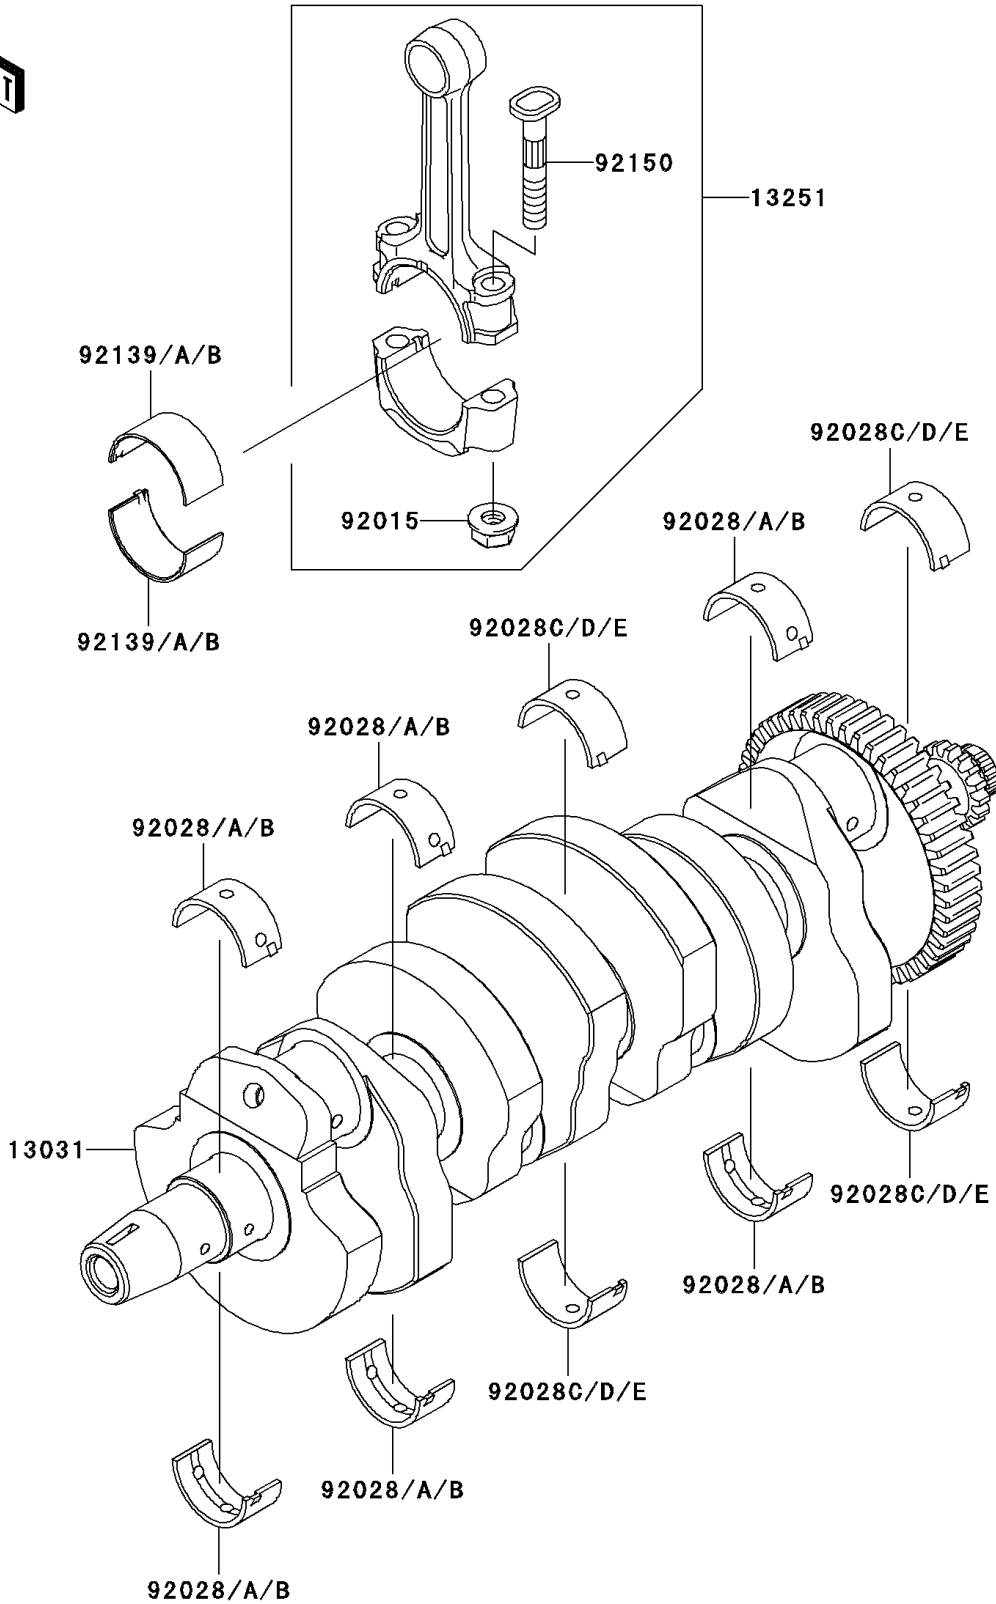

2008 Z750 (European) PARTS DIAGRAM

Crankshaft

E1321

2008 Z750 (European) PARTS LIST

Crankshaft

ITEM NAME	PART NUMBER	QUANTITY
CRANKSHAFT-COMP (Ref # 13031)	13031-0088	1
ROD-ASSY-CONNECTING,II (Ref # 13251)	13251-1145-II	4
NUT,FLANGED,8MM (Ref # 92015)	92015-1311	8
BUSHING,CRANK,BLUE (Ref # 92028)	92028-1827	6
BUSHING,CRANK,BLACK (Ref # 92028A)	92028-1828	AR
BUSHING,CRANK,BROWN (Ref # 92028B)	92028-1829	AR
BUSHING,CRANK,BLUE (Ref # 92028C)	92028-1866	4
BUSHING,CRANK,BLACK (Ref # 92028D)	92028-1867	AR
BUSHING,CRANK,BROWN (Ref # 92028E)	92028-1868	AR
BUSHING,CONNECTING ROD,BLUE (Ref # 92139)	92139-1108	8
BUSHING,CONNECTING ROD,BLACK (Ref # 92139A)	92139-1109	AR
BUSHING,CONNECTING ROD,BROWN (Ref # 92139B)	92139-1110	AR
BOLT,CONNECTING ROD,8MM (Ref # 92150)	92150-1216	8