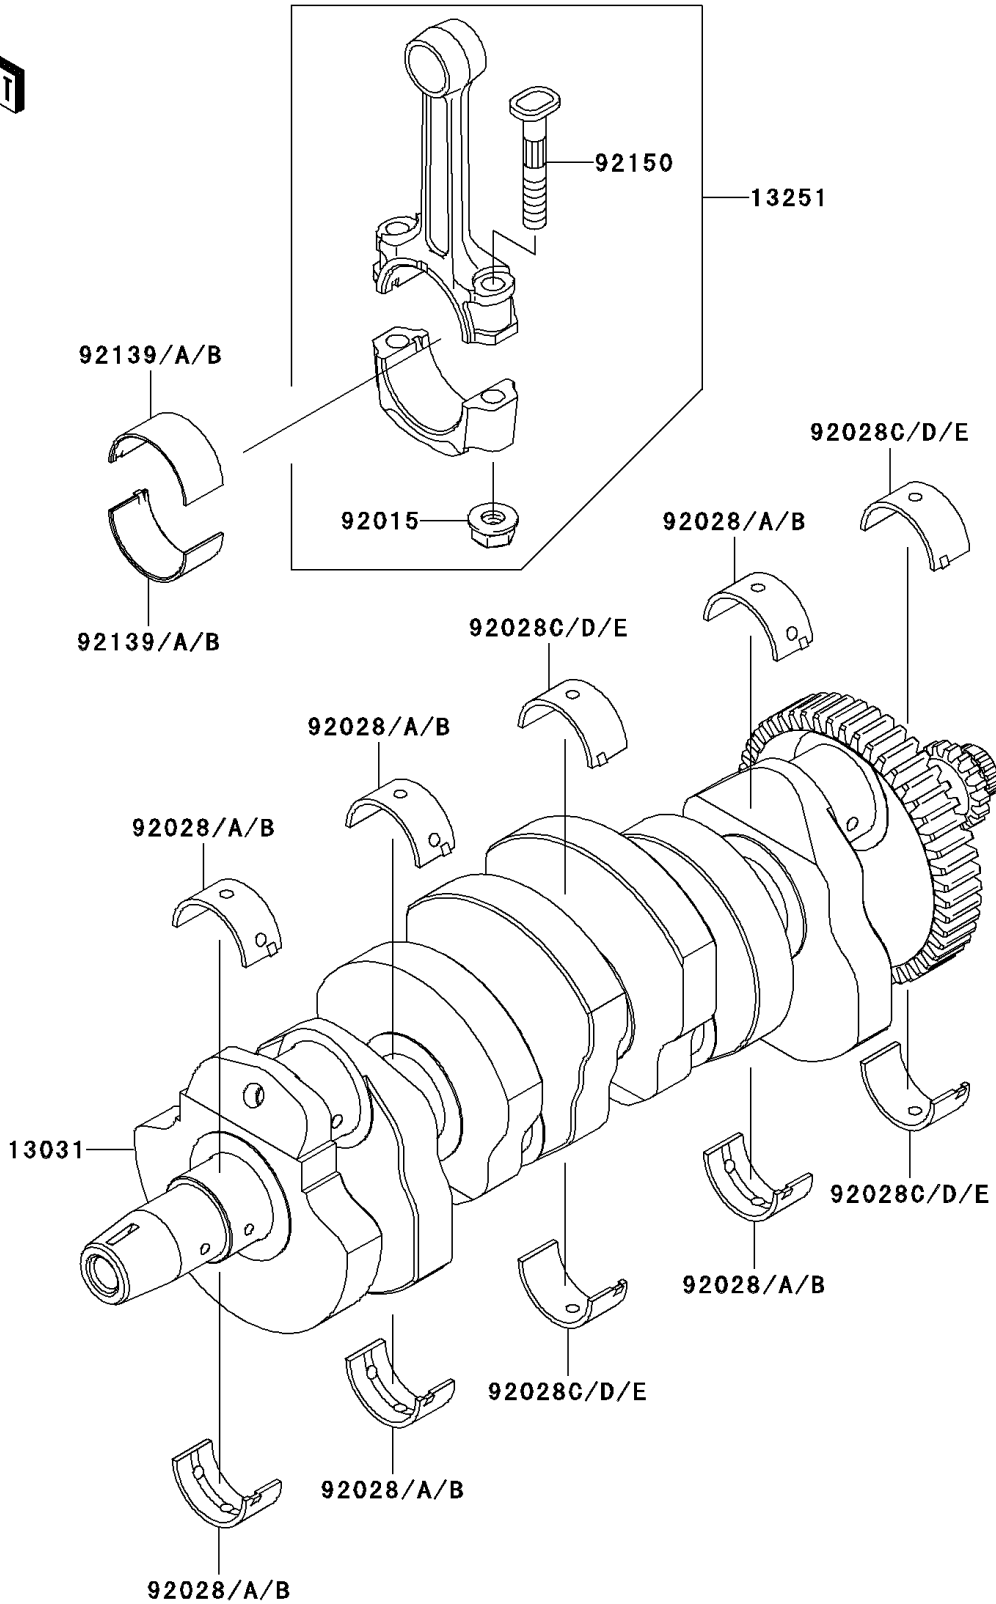

2010 Z750 (European) PARTS DIAGRAM

Crankshaft

E1321

2010 Z750 (European) PARTS LIST

Crankshaft

ITEM NAME	PART NUMBER	QUANTITY
CRANKSHAFT-COMP (Ref # 13031)	13031-0088	1
ROD-ASSY-CONNECTING,II (Ref # 13251)	13251-1145-II	4
NUT,FLANGED,8MM (Ref # 92015)	92015-1311	8
BUSHING,CRANK,BLUE (Ref # 92028)	92028-1827	6
BUSHING,CRANK,BLACK (Ref # 92028A)	92028-1828	AR
BUSHING,CRANK,BROWN (Ref # 92028B)	92028-1829	AR
BUSHING,CRANK,BLUE (Ref # 92028C)	92028-1866	4
BUSHING,CRANK,BLACK (Ref # 92028D)	92028-1867	AR
BUSHING,CRANK,BROWN (Ref # 92028E)	92028-1868	AR
BUSHING,CONNECTING ROD,BLUE (Ref # 92139)	92139-1108	8
BUSHING,CONNECTING ROD,BLACK (Ref # 92139A)	92139-1109	AR
BUSHING,CONNECTING ROD,BROWN (Ref # 92139B)	92139-1110	AR
BOLT,CONNECTING ROD,8MM (Ref # 92150)	92150-1216	8