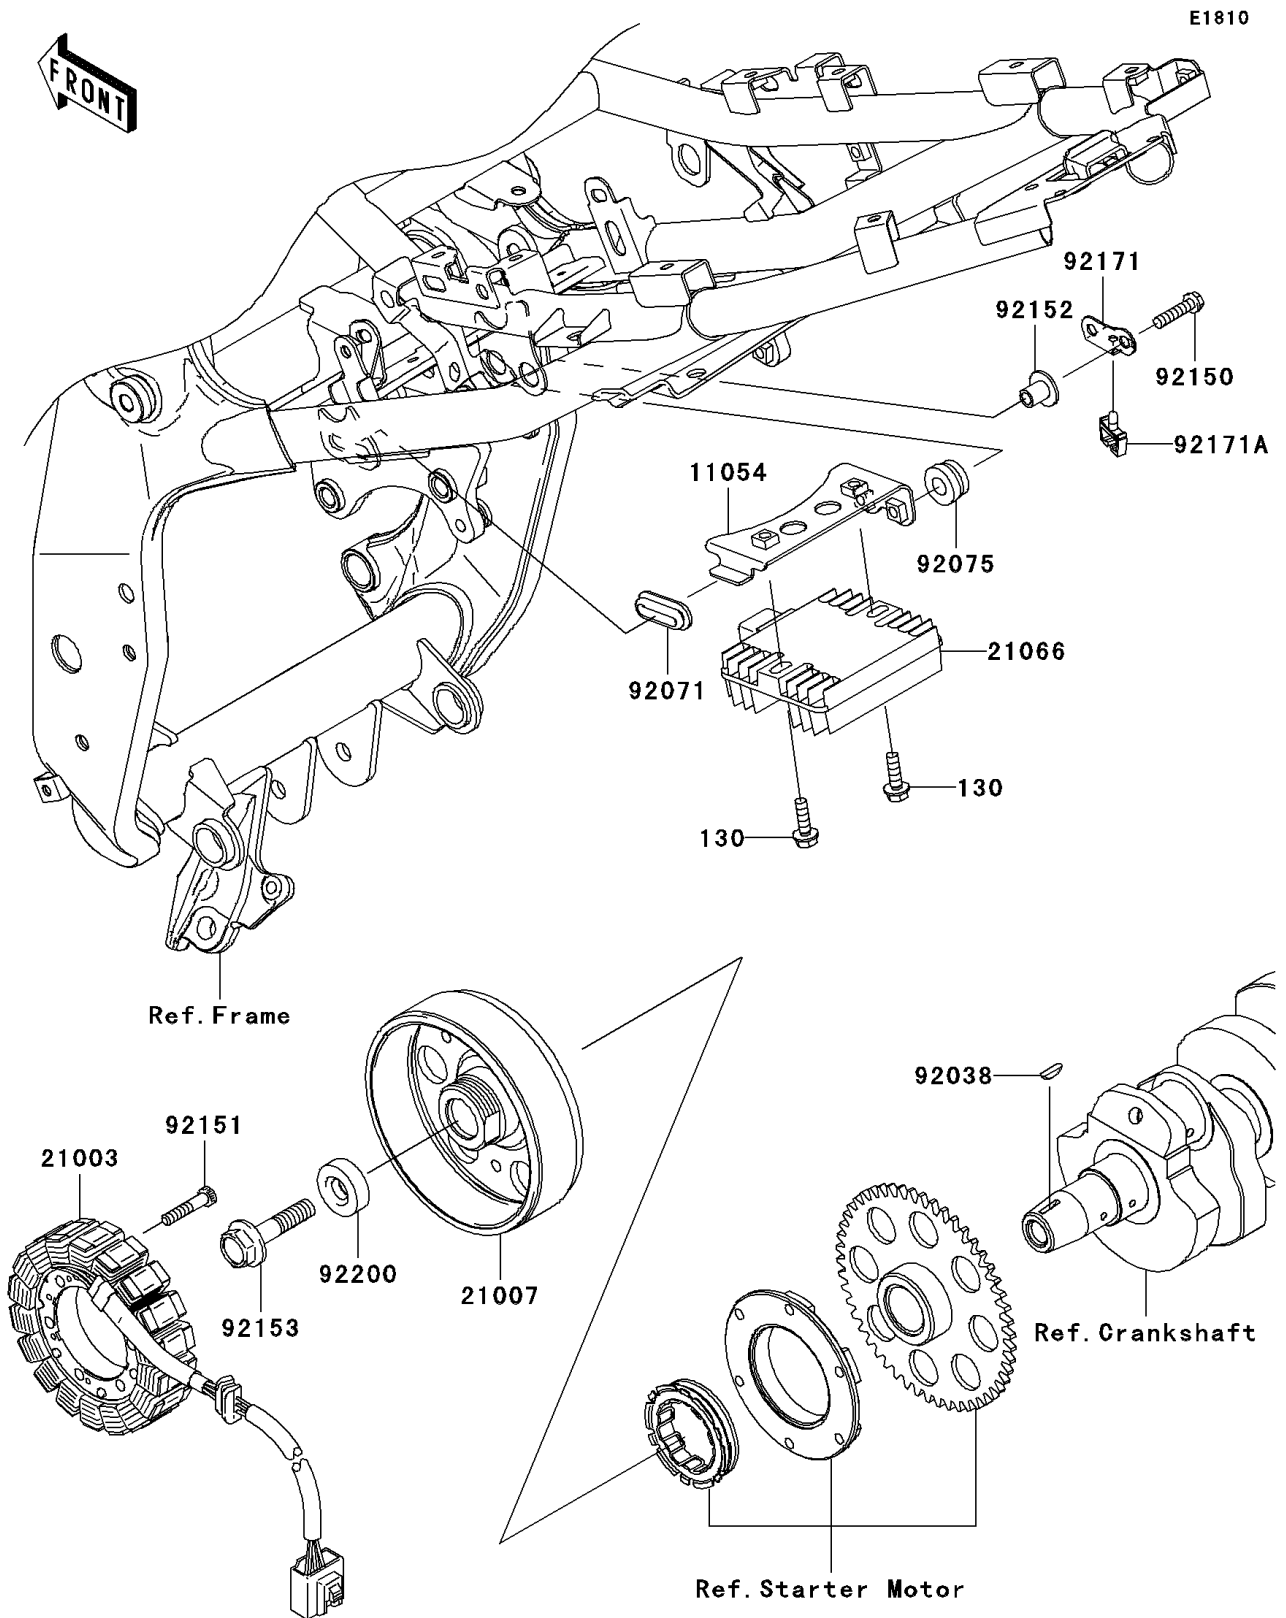

2007 Z750 (European) PARTS DIAGRAM

Generator

2007 Z750 (European) PARTS LIST

Generator

ITEM NAME	PART NUMBER	QUANTITY
BOLT-FLANGED,6X20 (Ref # 130)	130BB0620	2
BRACKET,REGULATOR (Ref # 11054)	11054-0875	1
STATOR (Ref # 21003)	21003-0046	1
ROTOR (Ref # 21007)	21007-0021	1
REGULATOR-VOLTAGE (Ref # 21066)	21066-1127	1
KEY (Ref # 92038)	92038-1060	1
GROMMET (Ref # 92071)	92071-1187	1
DAMPER,RUBBER (Ref # 92075)	92075-1123	2
BOLT,FLANGED-SMALL,6X25 (Ref # 92150)	92150-1779	2
BOLT,6X30 (Ref # 92151)	92151-1626	4
COLLAR (Ref # 92152)	92152-0667	2
BOLT,12X40 (Ref # 92153)	92153-1855	1
CLAMP (Ref # 92171)	92171-0930	1
CLAMP (Ref # 92171A)	92171-0931	1
WASHER,12X34X9 (Ref # 92200)	92200-0369	1