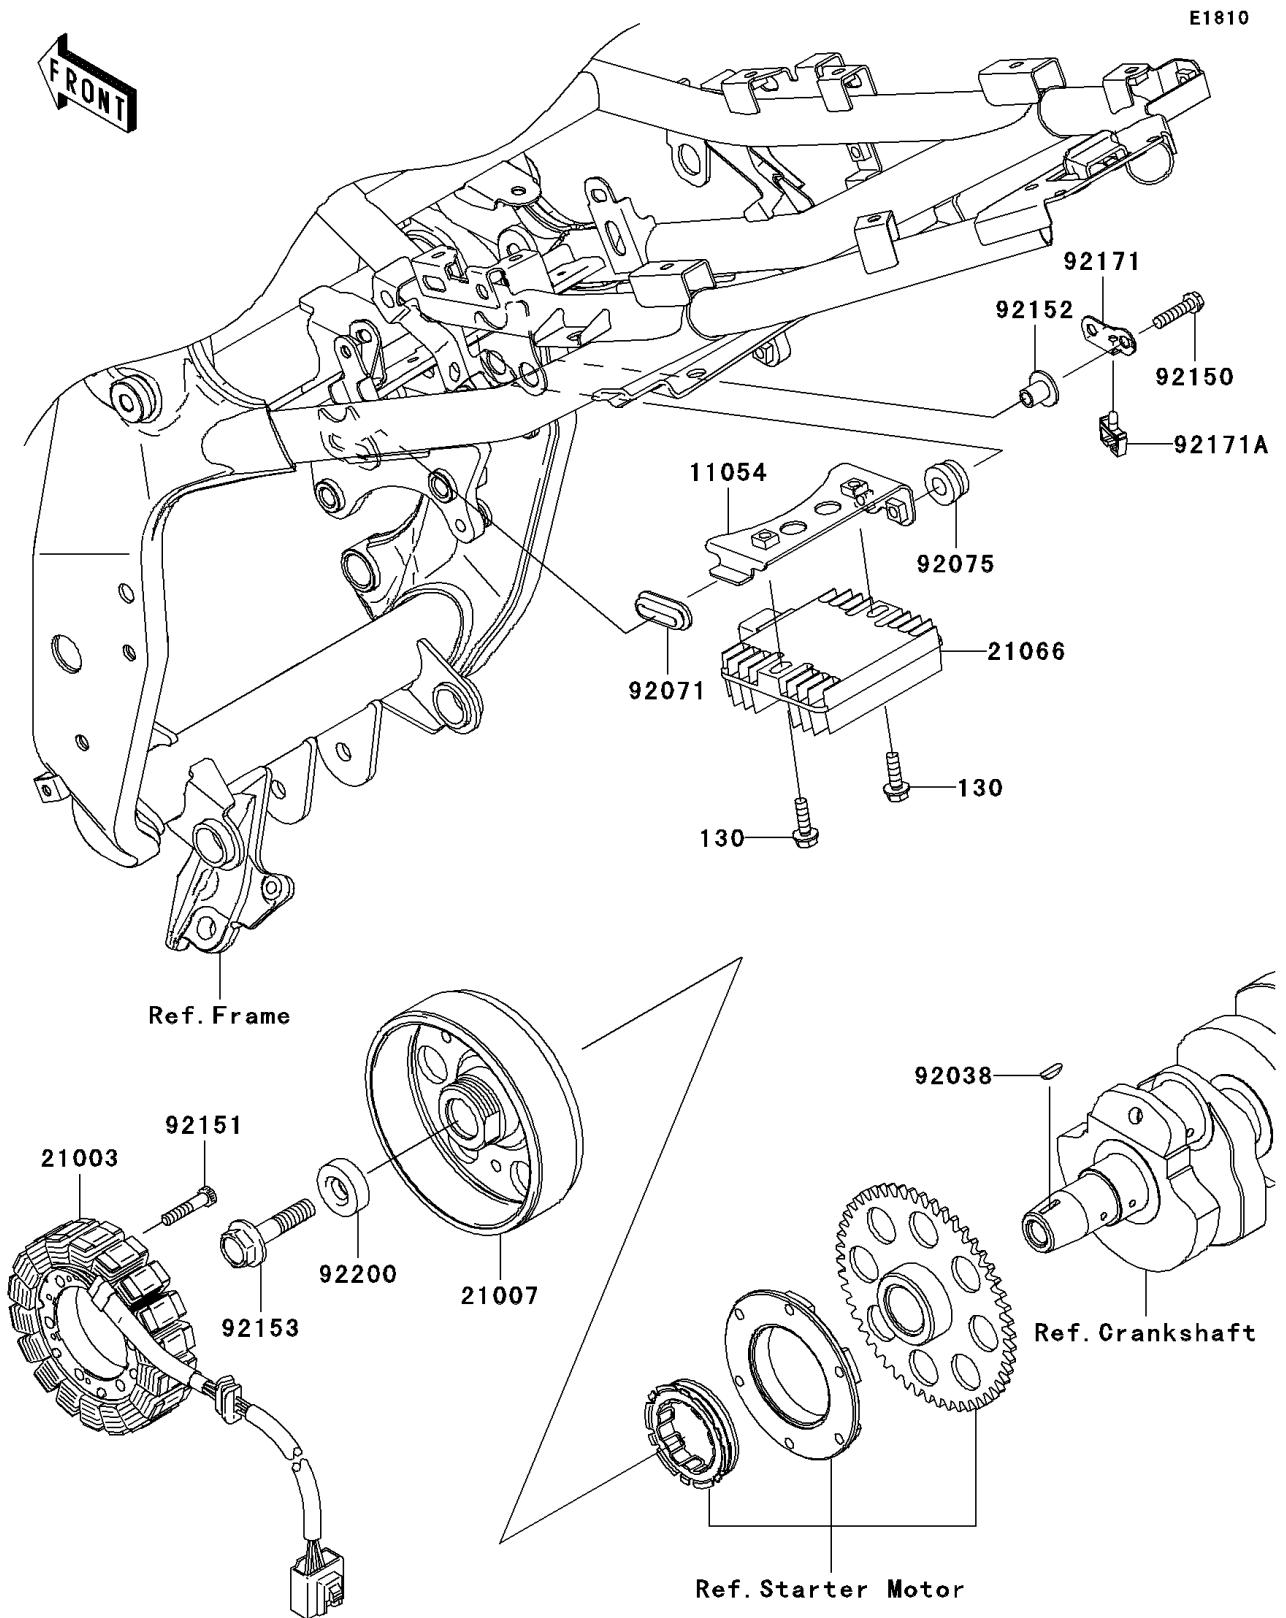

2008 Z750 (European) PARTS DIAGRAM

Generator

2008 Z750 (European) PARTS LIST

Generator

ITEM NAME	PART NUMBER	QUANTITY
BOLT-FLANGED,6X20 (Ref # 130)	130BB0620	2
BRACKET,REGULATOR (Ref # 11054)	11054-0875	1
STATOR (Ref # 21003)	21003-0046	1
ROTOR (Ref # 21007)	21007-0021	1
REGULATOR-VOLTAGE (Ref # 21066)	21066-1127	1
KEY (Ref # 92038)	92038-1060	1
GROMMET (Ref # 92071)	92071-1187	1
DAMPER,RUBBER (Ref # 92075)	92075-1123	2
BOLT,FLANGED-SMALL,6X25 (Ref # 92150)	92150-1779	2
BOLT,6X30 (Ref # 92151)	92151-1626	4
COLLAR (Ref # 92152)	92152-0667	2
BOLT,12X40 (Ref # 92153)	92153-1855	1
CLAMP (Ref # 92171)	92171-0930	1
CLAMP (Ref # 92171A)	92171-0931	1
WASHER,12X34X9 (Ref # 92200)	92200-0369	1