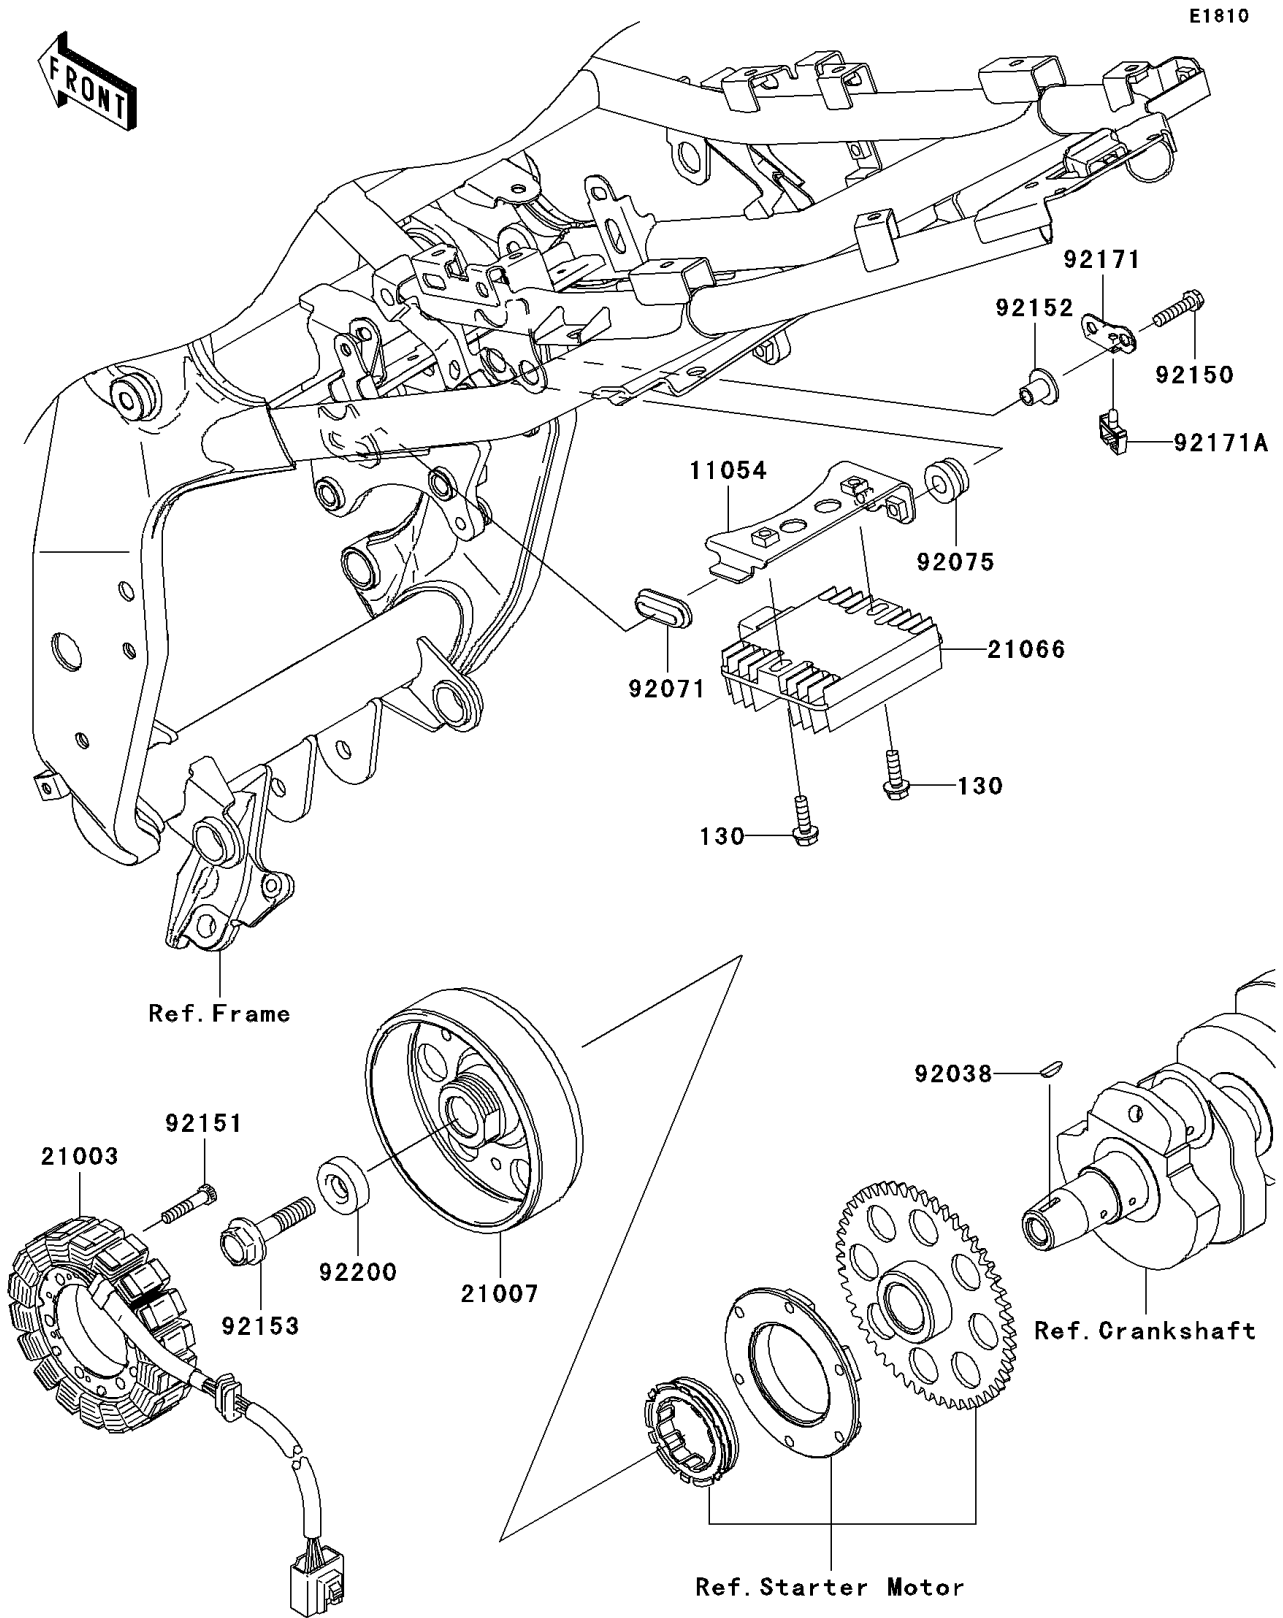

# 2010 Z750 (European) PARTS DIAGRAM

Generator

## 2010 Z750 (European) PARTS LIST

### Generator

ITEM NAME	PART NUMBER	QUANTITY
BOLT-FLANGED,6X20 (Ref # 130)	130BB0620	2
BRACKET,REGULATOR (Ref # 11054)	11054-0875	1
STATOR (Ref # 21003)	21003-0046	1
ROTOR (Ref # 21007)	21007-0021	1
REGULATOR-VOLTAGE (Ref # 21066)	21066-1127	1
KEY (Ref # 92038)	92038-1060	1
GROMMET (Ref # 92071)	92071-1187	1
DAMPER,RUBBER (Ref # 92075)	92075-1123	2
BOLT,FLANGED-SMALL,6X25 (Ref # 92150)	92150-1779	2
BOLT,6X30 (Ref # 92151)	92151-1626	4
COLLAR (Ref # 92152)	92152-0667	2
BOLT,12X40 (Ref # 92153)	92153-1855	1
CLAMP (Ref # 92171)	92171-0930	1
CLAMP (Ref # 92171A)	92171-0931	1
WASHER,12X34X9 (Ref # 92200)	92200-0369	1