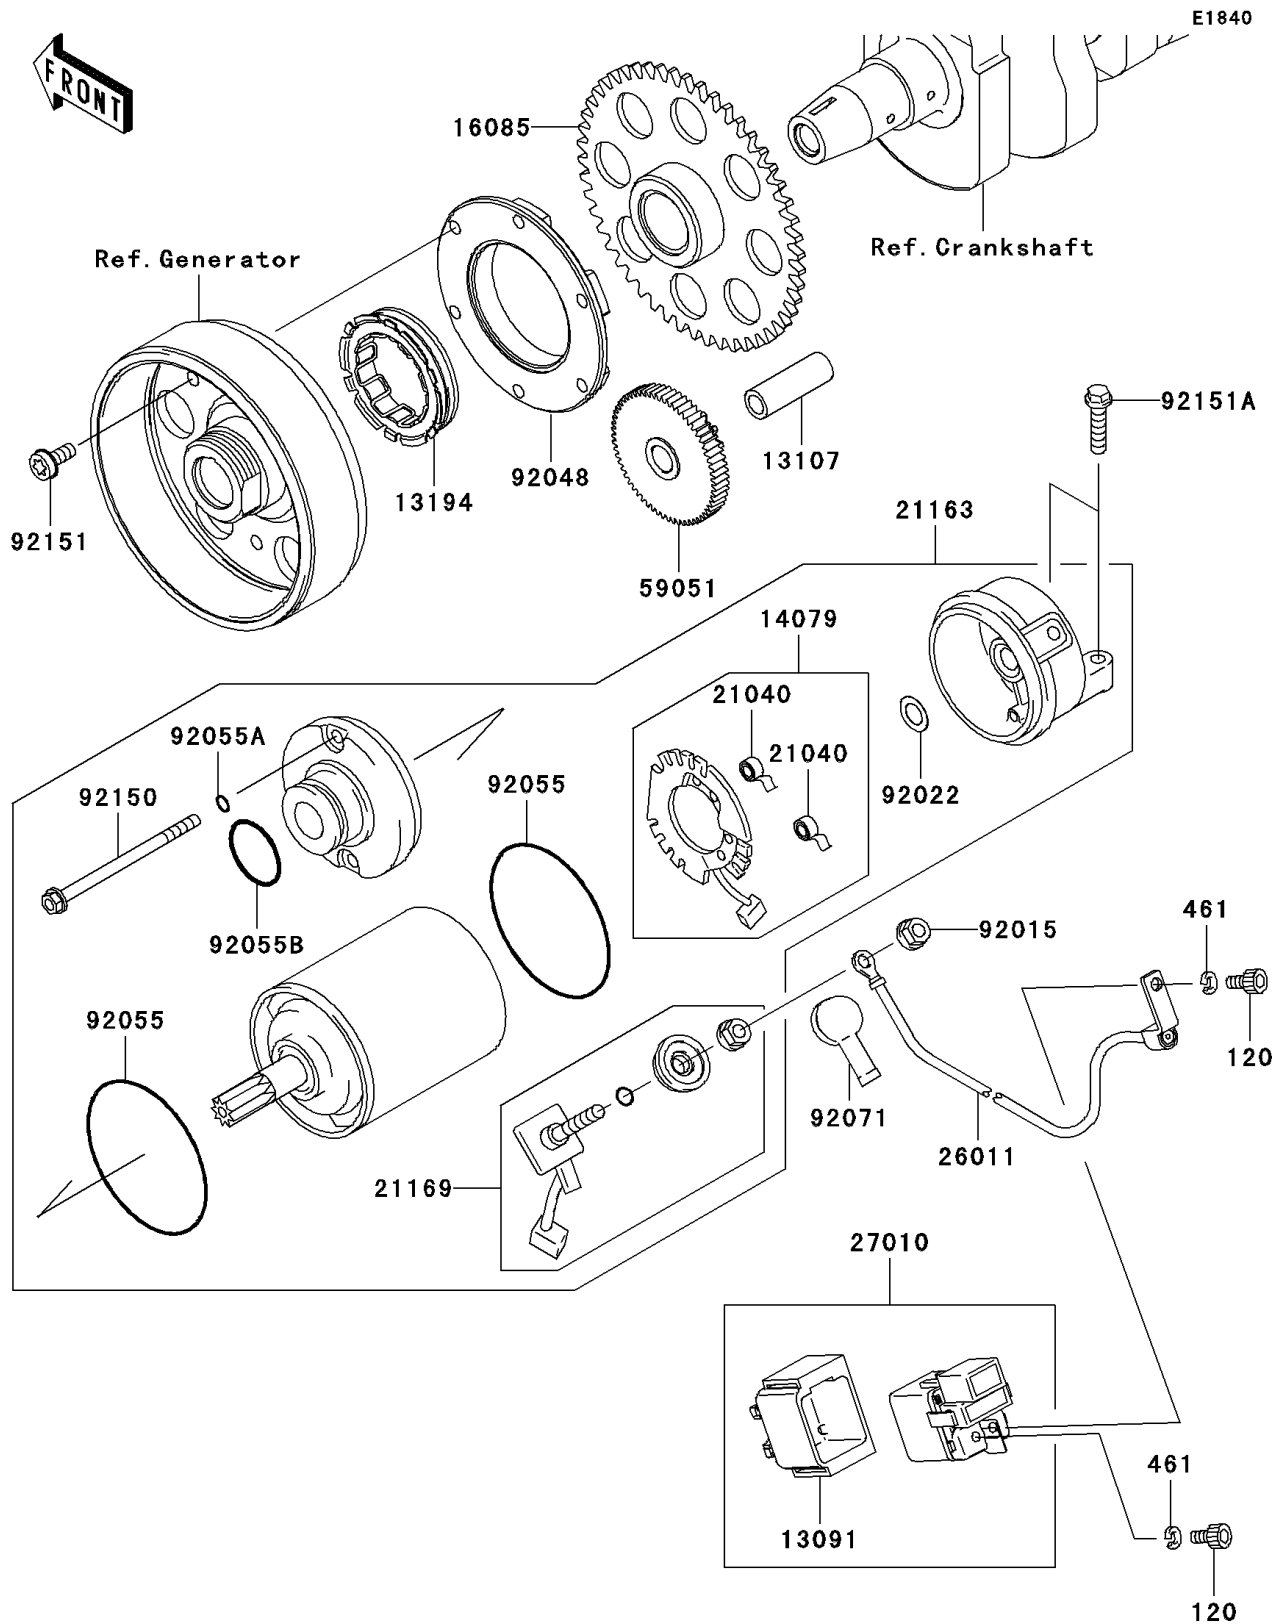

2007 Z750 (European) PARTS DIAGRAM

Starter Motor

2007 Z750 (European) PARTS LIST

Starter Motor

| ITEM NAME | PART NUMBER | QUANTITY |
|--|-------------|----------|
| BOLT-SOCKET,5X10 (Ref # 120) | 120CB0510 | 2 |
| WASHER-SPRING,5MM,BLACK (Ref # 461) | 461DB0500 | 2 |
| HOLDER (Ref # 13091) | 13091-1992 | 1 |
| SHAFT,IDLER GEAR (Ref # 13107) | 13107-1377 | 1 |
| CLUTCH-ONEWAY (Ref # 13194) | 13194-1096 | 1 |
| HOLDER-ASSY,STARTER (Ref # 14079) | 14079-0009 | 1 |
| GEAR,CLUTCH ONEWAY (Ref # 16085) | 16085-1303 | 1 |
| SPRING-BRUSH (Ref # 21040) | 21040-0001 | 2 |
| STARTER-ELECTRIC (Ref # 21163) | 21163-0024 | 1 |
| TERMINAL,STARTER (Ref # 21169) | 21169-1058 | 1 |
| WIRE-LEAD (Ref # 26011) | 26011-0121 | 1 |
| SWITCH,MAGNETIC (Ref # 27010) | 27010-1376 | 1 |
| GEAR-SPUR,IDLER (Ref # 59051) | 59051-0037 | 1 |
| NUT (Ref # 92015) | 92015-1623 | 1 |
| WASHER (Ref # 92022) | 92022-2200 | 1 |
| RACE,CLUTCH ONEWAY (Ref # 92048) | 92048-1114 | 1 |
| RING-O,62MM (Ref # 92055) | 92055-1260 | 2 |
| RING-O,4.5MM (Ref # 92055A) | 92055-1261 | 2 |
| RING-O,24.4X3.1 (Ref # 92055B) | 92055-1262 | 1 |
| GROMMET,STARTER TERMINAL (Ref # 92071) | 92071-1120 | 1 |
| BOLT (Ref # 92150) | 92150-1237 | 2 |
| BOLT,6X14 (Ref # 92151) | 92151-1335 | 6 |
| BOLT,FLANGED-SMALL,6X25 (Ref # 92151A) | 92151-1930 | 2 |