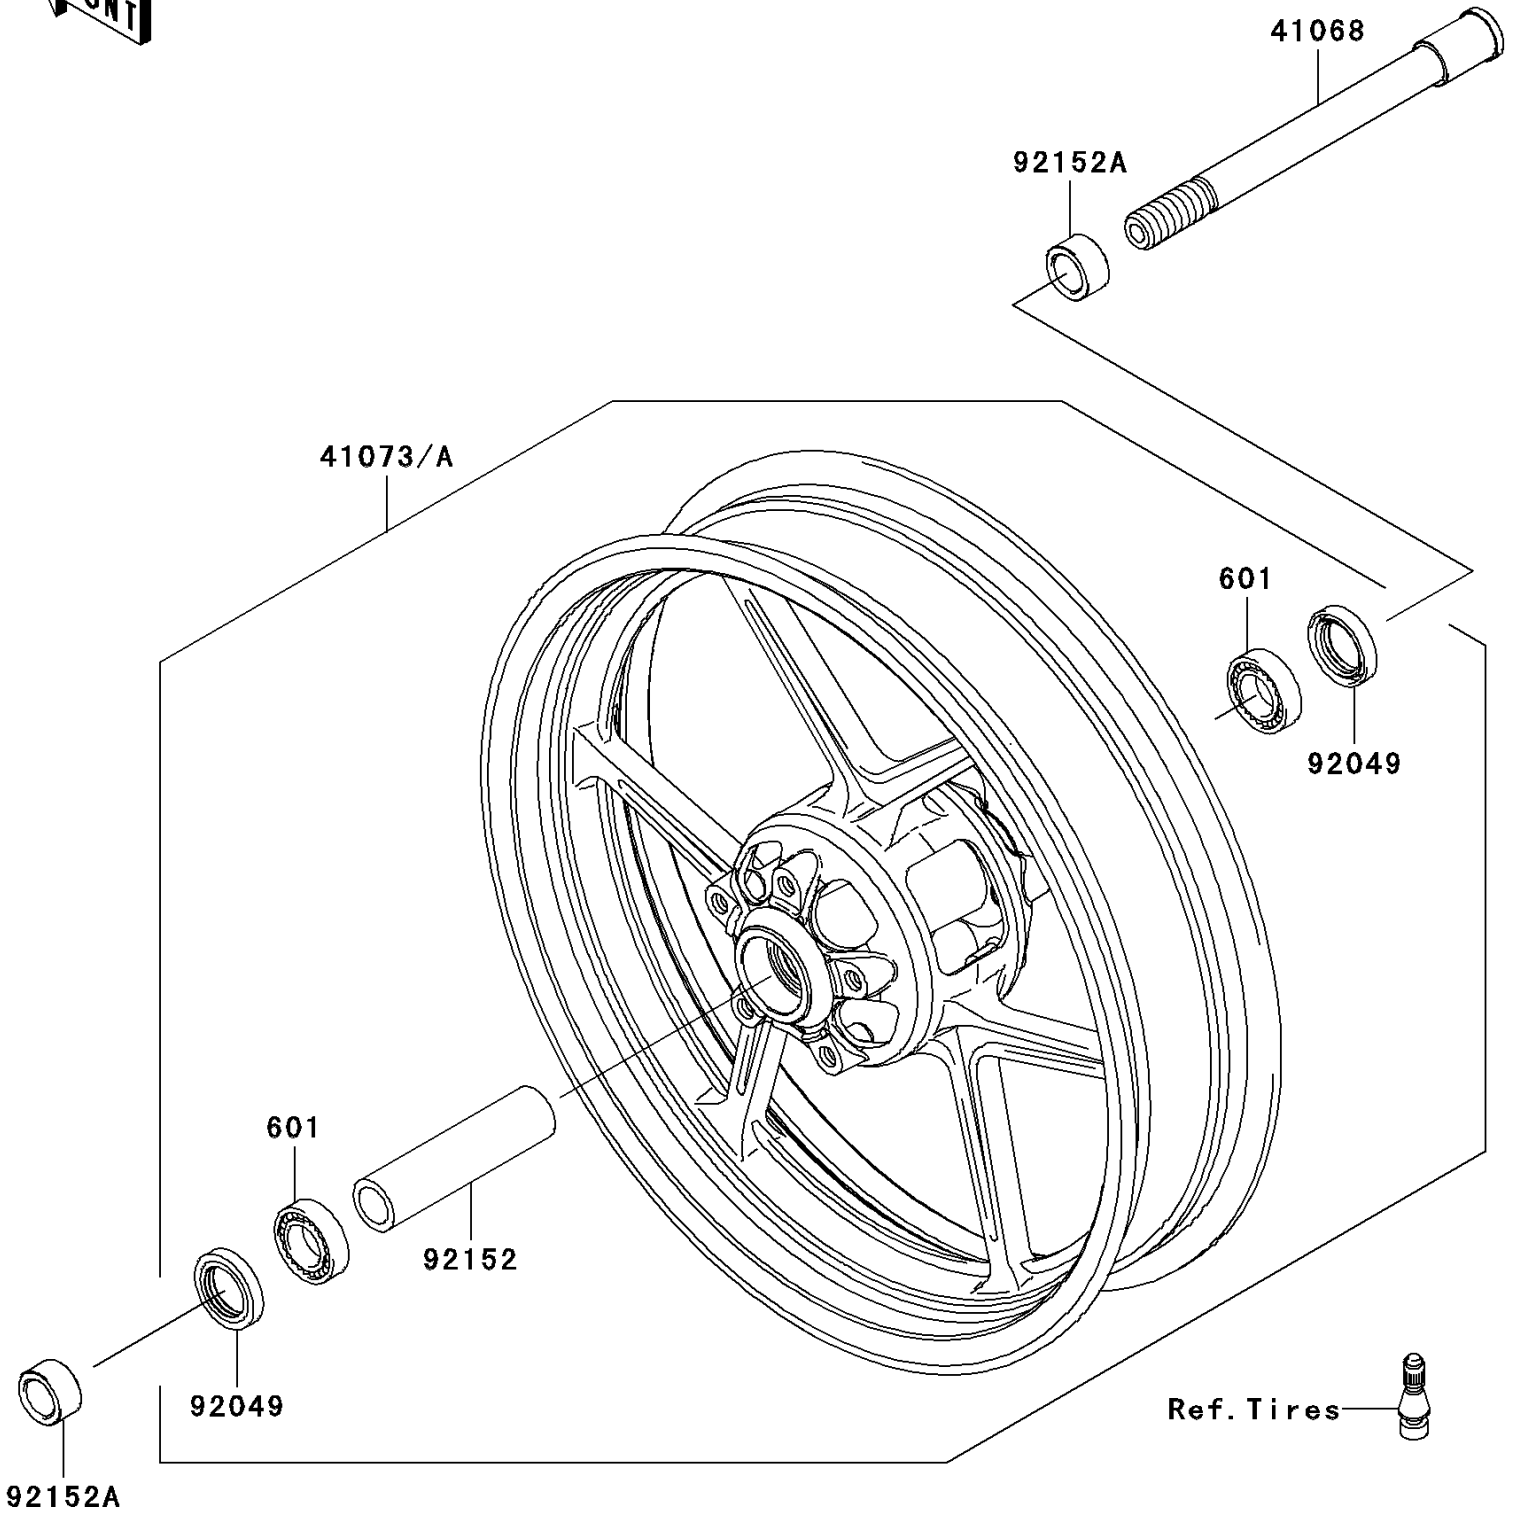

2008 Z750 (European) PARTS DIAGRAM

Front Hub

F2230

2008 Z750 (European) PARTS LIST

Front Hub

ITEM NAME	PART NUMBER	QUANTITY
BEARING-BALL,#6004UUC3 (Ref # 601)	601B6004UU	2
AXLE,FR (Ref # 41068)	41068-0038	1
WHEEL-ASSY,FR,BLACK (Ref # 41073)	41073-0053-R2	1
WHEEL-ASSY,FR,M.F.P.SILVER (Ref # 41073A)	41073-0053-795	1
SEAL-OIL,BJN30427-C3 (Ref # 92049)	92049-1057	2
COLLAR,FR HUB,L=115 (Ref # 92152)	92152-0087	1
COLLAR,FR AXLE,L=15.5 (Ref # 92152A)	92152-0310	2