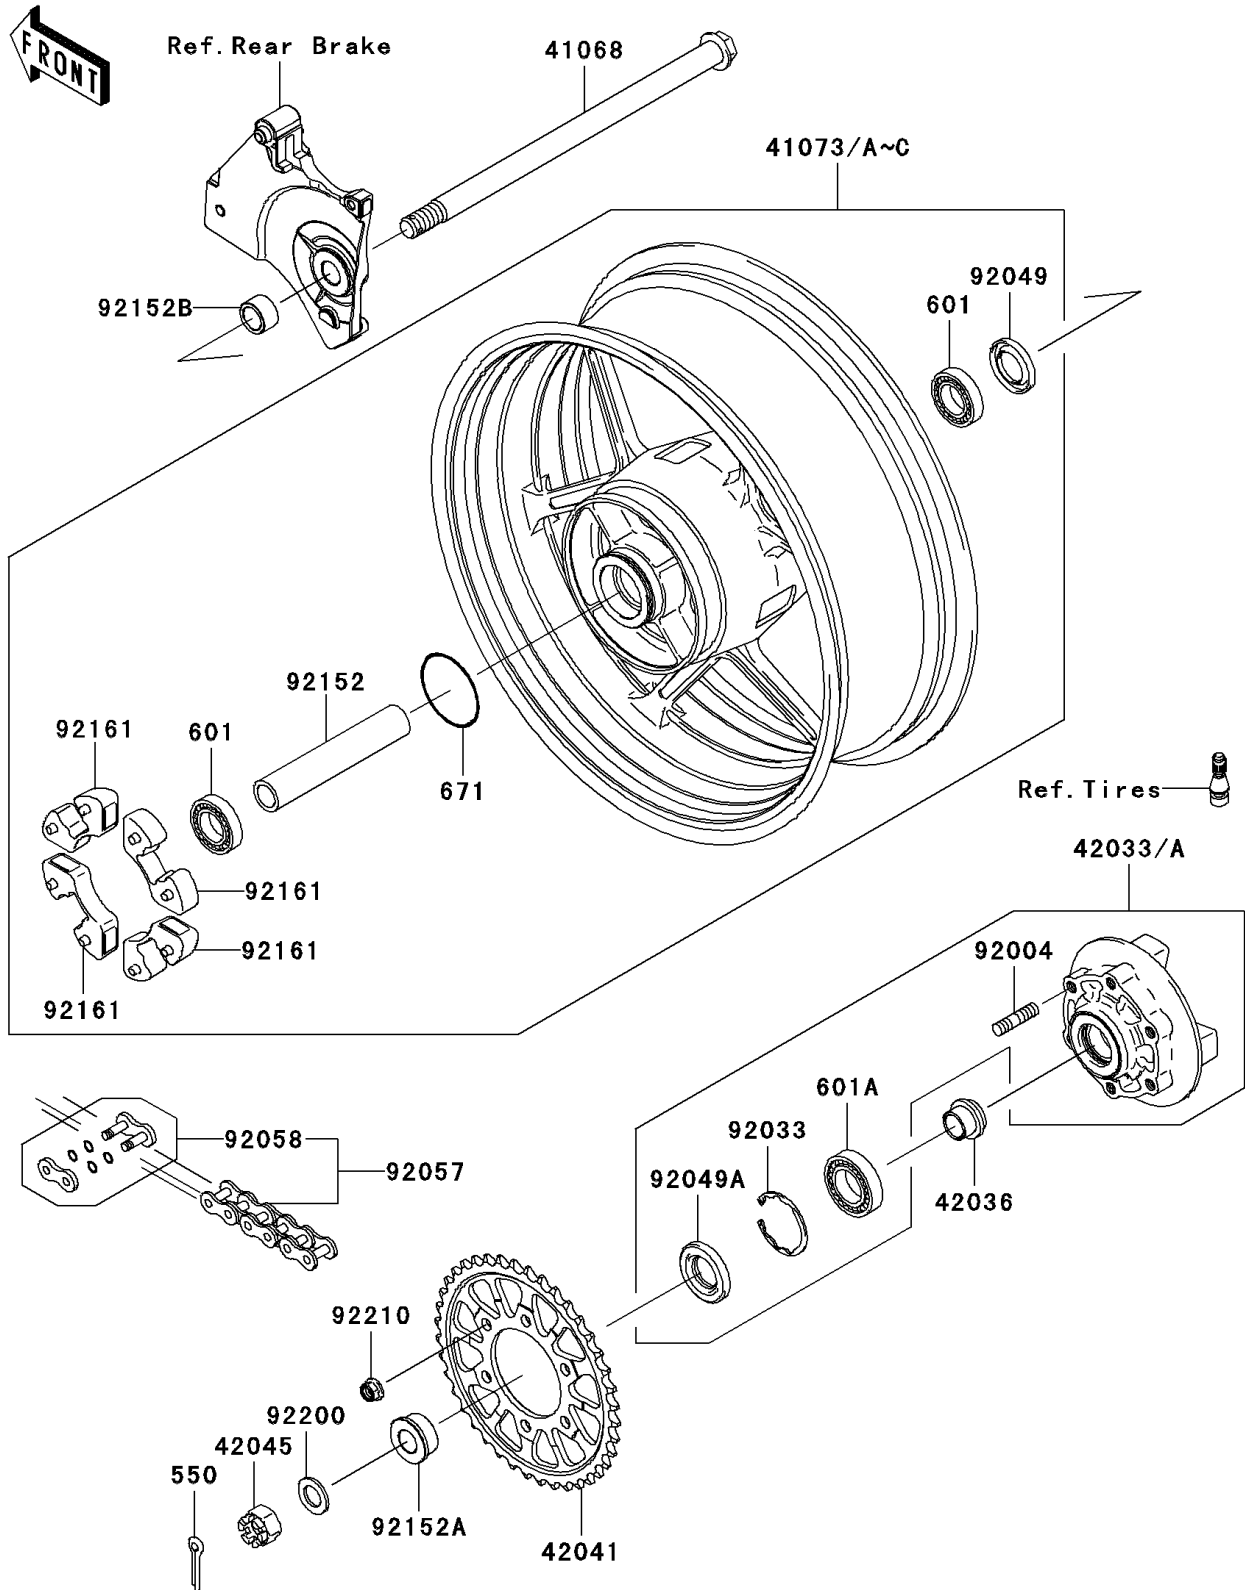

2008 Z750 (European) PARTS DIAGRAM

Rear Hub

F2240

2008 Z750 (European) PARTS LIST

Rear Hub

ITEM NAME	PART NUMBER	QUANTITY
PIN-COTTER,4.0X35 (Ref # 550)	550AA4035	1
BEARING-BALL,6204UUC3 (Ref # 601)	601B6204UU	2
BEARING-BALL (Ref # 601A)	601B6205UU	1
O RING,60MM (Ref # 671)	671B2560	1
AXLE,RR (Ref # 41068)	41068-0023	1
WHEEL-ASSY,RR,BLACK (Ref # 41073)	41073-0115-R2	1
WHEEL-ASSY,RR,M.F.P.SILVER (Ref # 41073A)	41073-0115-795	1
COUPLING-ASSY,RR HUB (Ref # 42033)	42033-0003	1
SLEEVE,RR HUB,L=23 (Ref # 42036)	42036-1251	1
SPROCKET-HUB,43T (Ref # 42041)	42041-0070	1
NUT,CASTLE,18MM (Ref # 42045)	42045-018	1
STUD,10X19 (Ref # 92004)	92004-0028	6
RING-SNAP,52MM (Ref # 92033)	92033-1043	1
SEAL-OIL,BJN28475 (Ref # 92049)	92049-1056	1
SEAL-OIL (Ref # 92049A)	92049-1287	1
CHAIN,DRIVE,EK520MVXL1X112L (Ref # 92057)	92057-0129	1
JOINT-CHAIN,DRIVE (Ref # 92058)	92058-0007	1
COLLAR,RR HUB,L=150 (Ref # 92152)	92152-0070	1
COLLAR,RR AXLE,LH,L=18 (Ref # 92152A)	92152-0118	1
COLLAR,RR AXLE,RH,L=16.4 (Ref # 92152B)	92152-0559	1
DAMPER,SHOCK,RR HUB (Ref # 92161)	92161-0342	4
WASHER,19X32X2.6 (Ref # 92200)	92200-1489	1
NUT,LOCK,FLANGED,10MM (Ref # 92210)	92210-0276	6