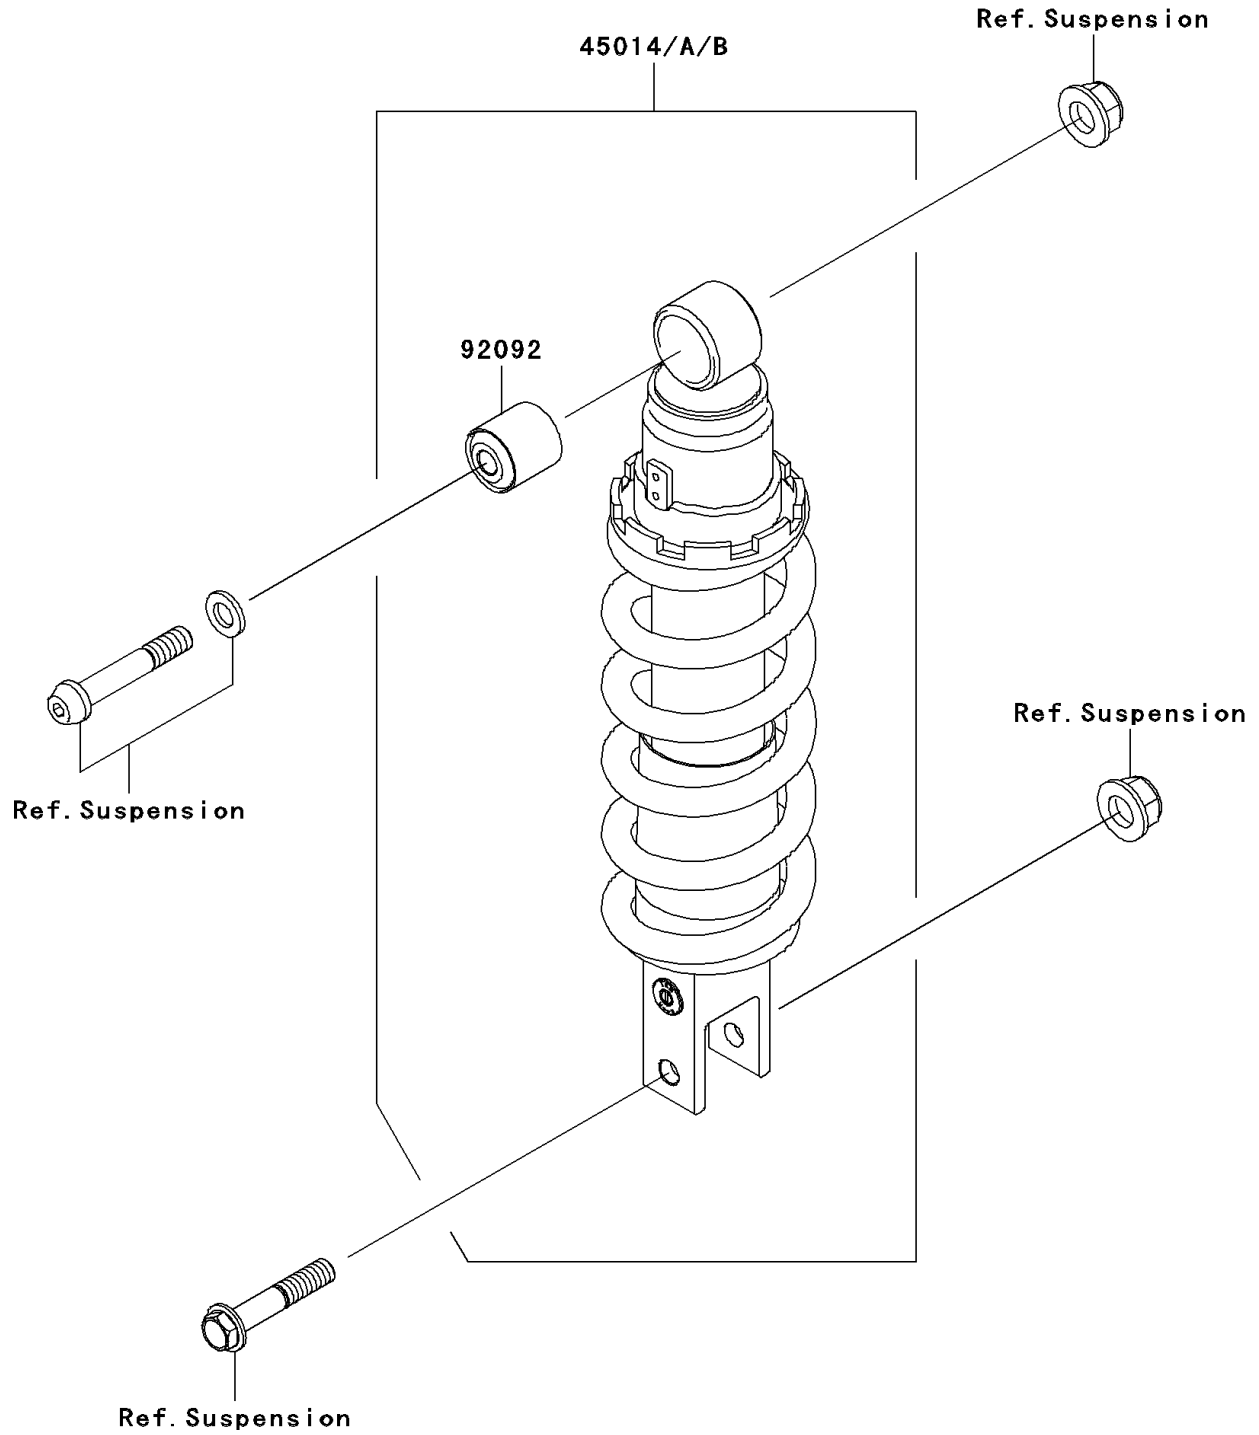

# 2010 Z750 (European) PARTS DIAGRAM

Shock Absorber(s)

F2280

### Shock Absorber(s)

ITEM NAME	PART NUMBER	QUANTITY
SHOCK,SPRING BLK+BODY UP BLK (Ref # 45014B)	45014-0253-23J	1
BUSHING-RUBBER (Ref # 92092)	92092-1058	1