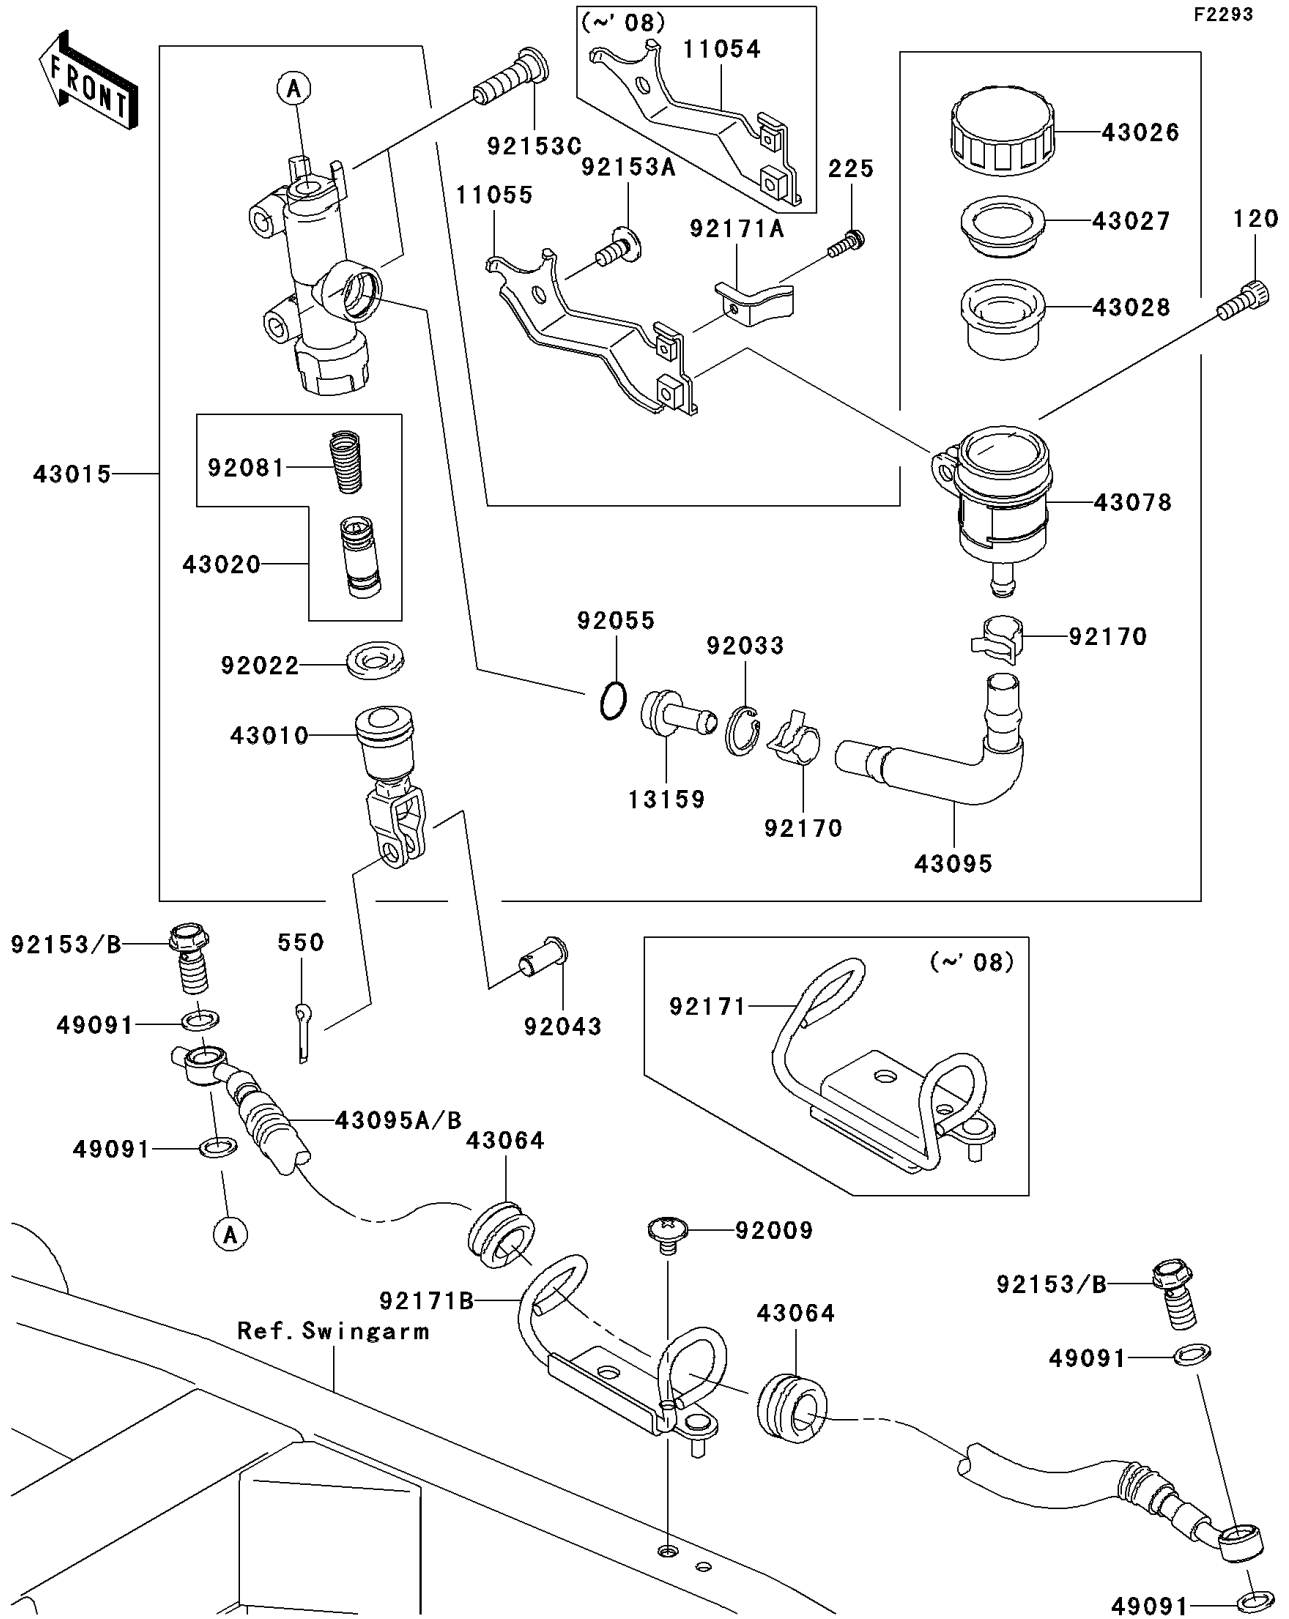

2007 Z750 (European) PARTS DIAGRAM

Rear Master Cylinder

2007 Z750 (European) PARTS LIST

Rear Master Cylinder

ITEM NAME	PART NUMBER	QUANTITY
BOLT-SOCKET,6X16 (Ref # 120)	120CA0616	1
SCREW-PAN-WSP-CROS,4X12 (Ref # 225)	225AB0412	1
PIN-COTTER,2.0X15 (Ref # 550)	550AA2015	1
BRACKET,RESERVOIR TANK,RR (Ref # 11054)	11054-1887	1
CONNECTOR (Ref # 13159)	13159-1065	1
ROD-ASSY-BRAKE (Ref # 43010)	43010-1062	1
CYLINDER-ASSY-MASTER,RR (Ref # 43015)	43015-0083	1
PISTON-COMP-BRAKE (Ref # 43020)	43020-1057	1
CAP-BRAKE (Ref # 43026)	43026-0009	1
PLATE-DIAPHRAGM (Ref # 43027)	43027-1053	1
DIAPHRAGM (Ref # 43028)	43028-1065	1
GROMMET,HOSE CLAMP (Ref # 43064)	43064-007	2
RESERVOIR (Ref # 43078)	43078-0040	1
HOSE-BRAKE,RR MASTER CYLINDER (Ref # 43095)	43095-0342	1
HOSE-BRAKE,RR (Ref # 43095A)	43095-0371	1
WASHER-SEAL,10.1X14.5X1.5 (Ref # 49091)	49091-0001	4
SCREW,6X10 (Ref # 92009)	92009-1661	1
WASHER,CIRCRIP (Ref # 92022)	92022-1601	1
RING-SNAP,20.5MM (Ref # 92033)	92033-1186	1
PIN,8X17 (Ref # 92043)	92043-0104	1
RING-O,MASTER CYLINDER (Ref # 92055)	92055-1251	1
SPRING,MASTER CYLINDER (Ref # 92081)	92081-1737	1
BOLT,SOCKET,6X14 (Ref # 92153A)	92153-1361	1
BOLT,OIL,L=23 (Ref # 92153B)	92153-1419	2
BOLT,SOCKET,8X30 (Ref # 92153C)	92153-1624	2
CLAMP,HOSE (Ref # 92170)	92170-1091	2
CLAMP,BRAKE HOSE (Ref # 92171)	92171-0489	1
CLAMP,RESERVOIR TANK (Ref # 92171A)	92171-0776	1