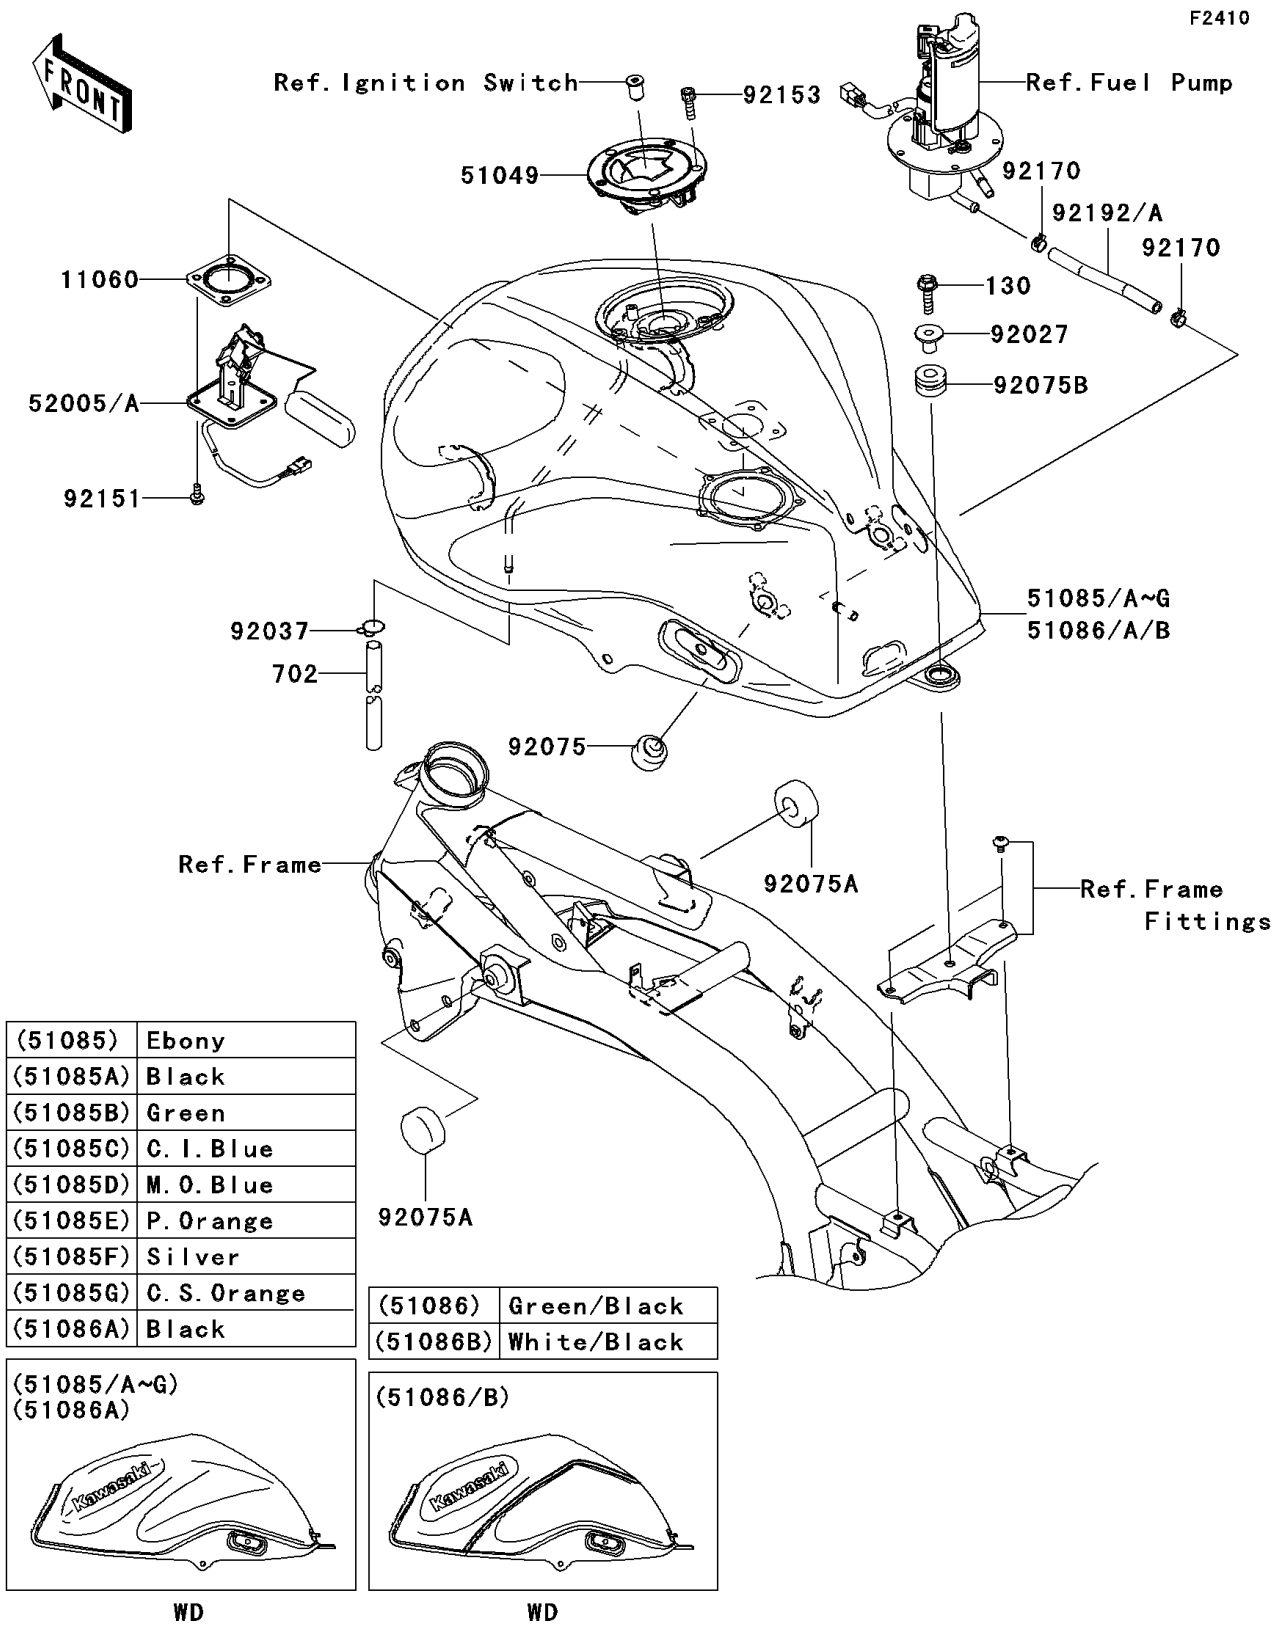

# 2010 Z750 (European) PARTS DIAGRAM

Fuel Tank

## 2010 Z750 (European) PARTS LIST

### Fuel Tank

ITEM NAME	PART NUMBER	QUANTITY
BOLT-FLANGED,8X30 (Ref # 130)	130BA0830	1
TUBE-RUBBER,6X9X750 (Ref # 702)	702A06750	1
GASKET,FUEL GAUGE (Ref # 11060)	11060-1952	1
CAP-TANK,FUEL (Ref # 51049)	51049-0039	1
TANK-COMP-FUEL,C.S.ORANGE (Ref # 51085G)	51085-5320-28G	1
TANK-COMP-FUEL,M.S.BLACK (Ref # 51086A)	51086-5283-660	1
TANK-COMP-FUEL,WHITE/BLACK (Ref # 51086B)	51086-5286-28F	1
GAUGE,FUEL (Ref # 52005A)	52005-0074	1
COLLAR,L=19.3 (Ref # 92027)	92027-1780	1
CLAMP,TUBE (Ref # 92037)	92037-010	1
DAMPER (Ref # 92075)	92075-015	2
DAMPER,FUEL TANK (Ref # 92075A)	92075-101	2
DAMPER (Ref # 92075B)	92075-1736	1
BOLT,5X12 (Ref # 92151)	92151-1599	4
BOLT,SOCKET,5X16 (Ref # 92153)	92153-1616	3
CLAMP (Ref # 92170)	92170-1492	2
TUBE,FUEL (Ref # 92192A)	92192-0593	1