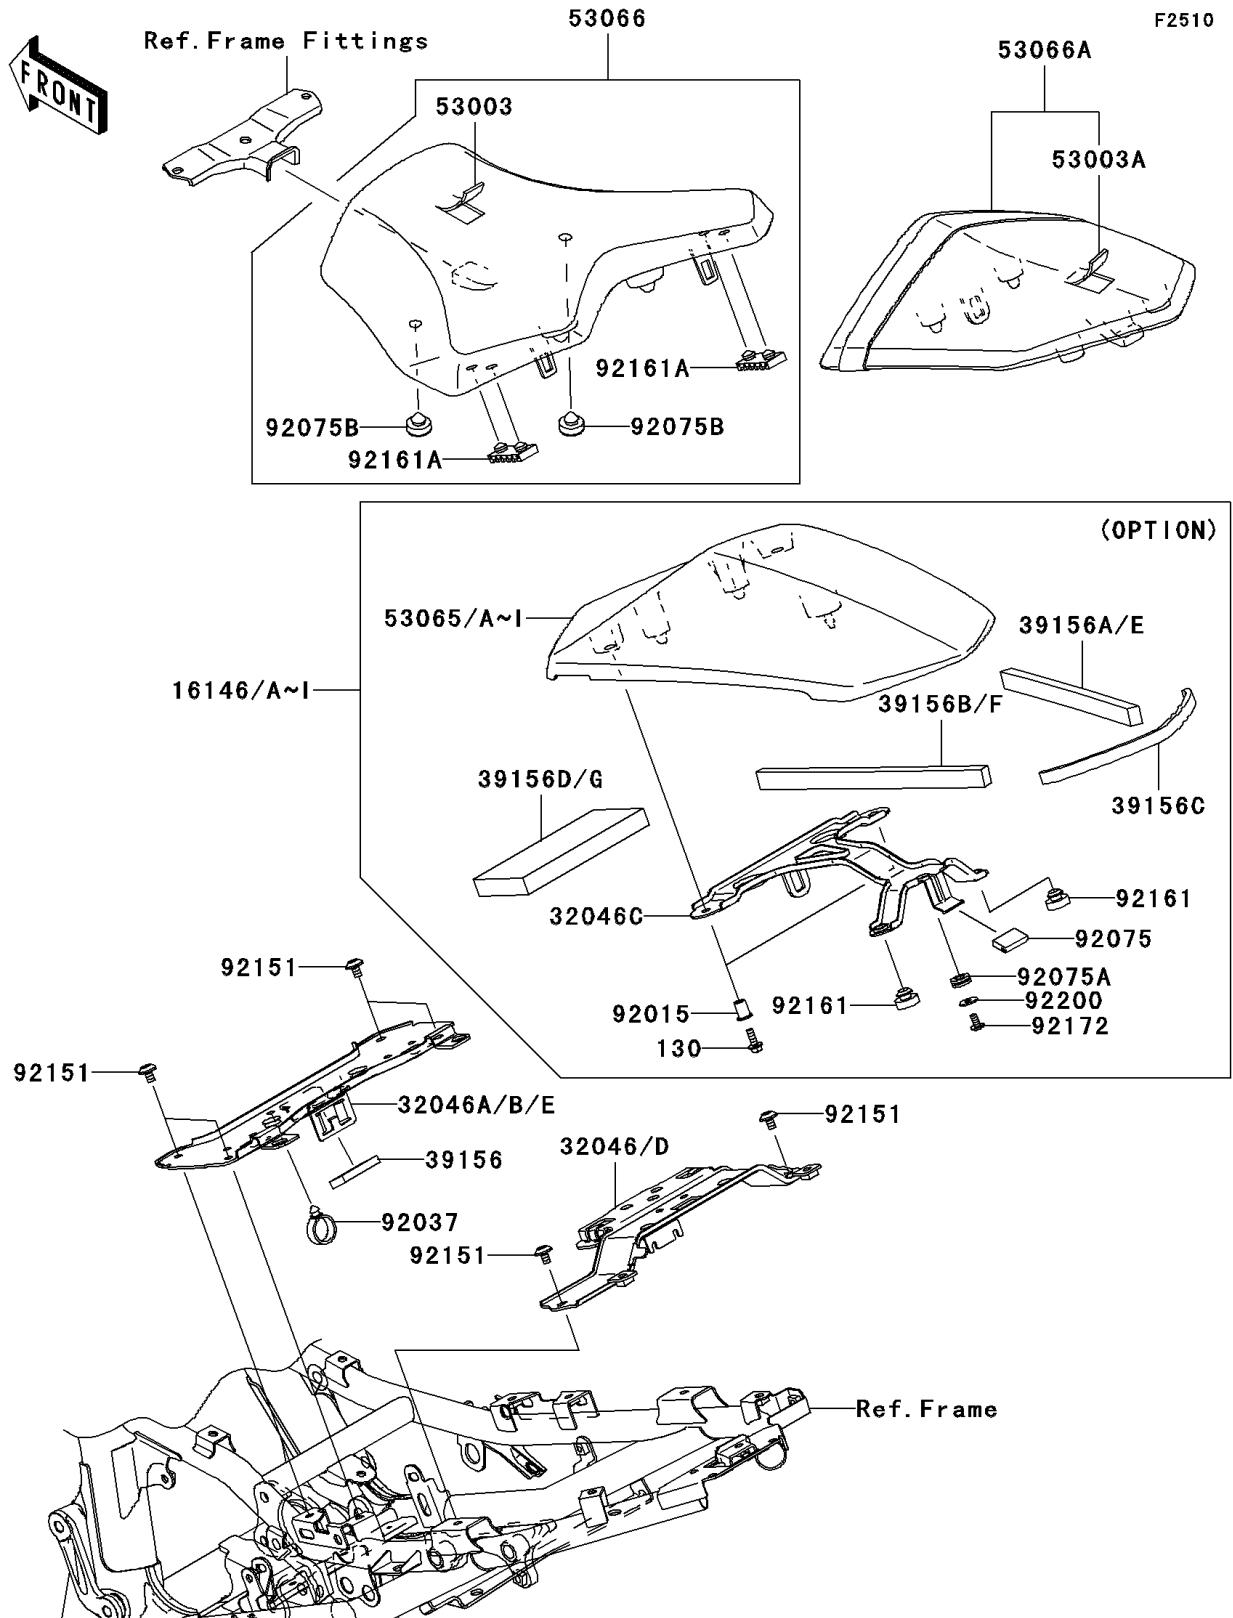

2007 Z750 (European) PARTS DIAGRAM

Seat

2007 Z750 (European) PARTS LIST

Seat

ITEM NAME	PART NUMBER	QUANTITY
COVER-ASSY,SINGLE SEAT,EBONY (Ref # 16146)	16146-0075-H8	1
COVER-ASSY,SINGLE SEAT,SILVER (Ref # 16146C)	16146-0075-17M	1
COVER-ASSY,SINGLE SEAT,GREEN (Ref # 16146D)	16146-0075-17P	1
BRACKET-SEAT,RR (Ref # 32046)	32046-0114	1
BRACKET-SEAT,FR (Ref # 32046A)	32046-0117	1
BRACKET-SEAT (Ref # 32046C)	32046-0120	1
PAD (Ref # 39156)	39156-0320	1
PAD,SEAT COVER,RH (Ref # 39156A)	39156-0415	1
PAD,SEAT COVER,LH (Ref # 39156B)	39156-0416	1
PAD,SEAT COVER,RR (Ref # 39156C)	39156-0417	1
PAD,SEAT COVER,FR (Ref # 39156D)	39156-0419	1
BOLT-FLANGED,5X14 (Ref # 130)	130BA0514	2
LEATHER,FRONT SEAT,BLACK (Ref # 53003)	53003-0095-MA	1
LEATHER,REAR SEAT,BLACK (Ref # 53003A)	53003-0096-MA	1
COVER SEAT,EBONY (Ref # 53065)	53065-0015-H8	1
COVER SEAT,SILVER (Ref # 53065C)	53065-0015-17M	1
COVER SEAT,C.L.GREEN (Ref # 53065D)	53065-0015-17P	1
SEAT-ASSY,FR,BLACK (Ref # 53066)	53066-0138-MA	1
SEAT,RR,LEATHER BLK+BAND BLK (Ref # 53066A)	53066-0139-12Y	1
NUT,WELL,5MM (Ref # 92015)	92015-1757	2
CLAMP,HOSE (Ref # 92037)	92037-1827	1
DAMPER (Ref # 92075)	92075-1446	1
DAMPER (Ref # 92075A)	92075-161	1
DAMPER (Ref # 92075B)	92075-1927	2
BOLT,SOCKET,6X14 (Ref # 92151)	92151-1654	6
DAMPER (Ref # 92161)	92161-0046	2
DAMPER,SEAT (Ref # 92161A)	92161-0149	2
SCREW,TAPPING,5X10 (Ref # 92172)	92172-1061	1
WASHER (Ref # 92200)	92200-0288	1