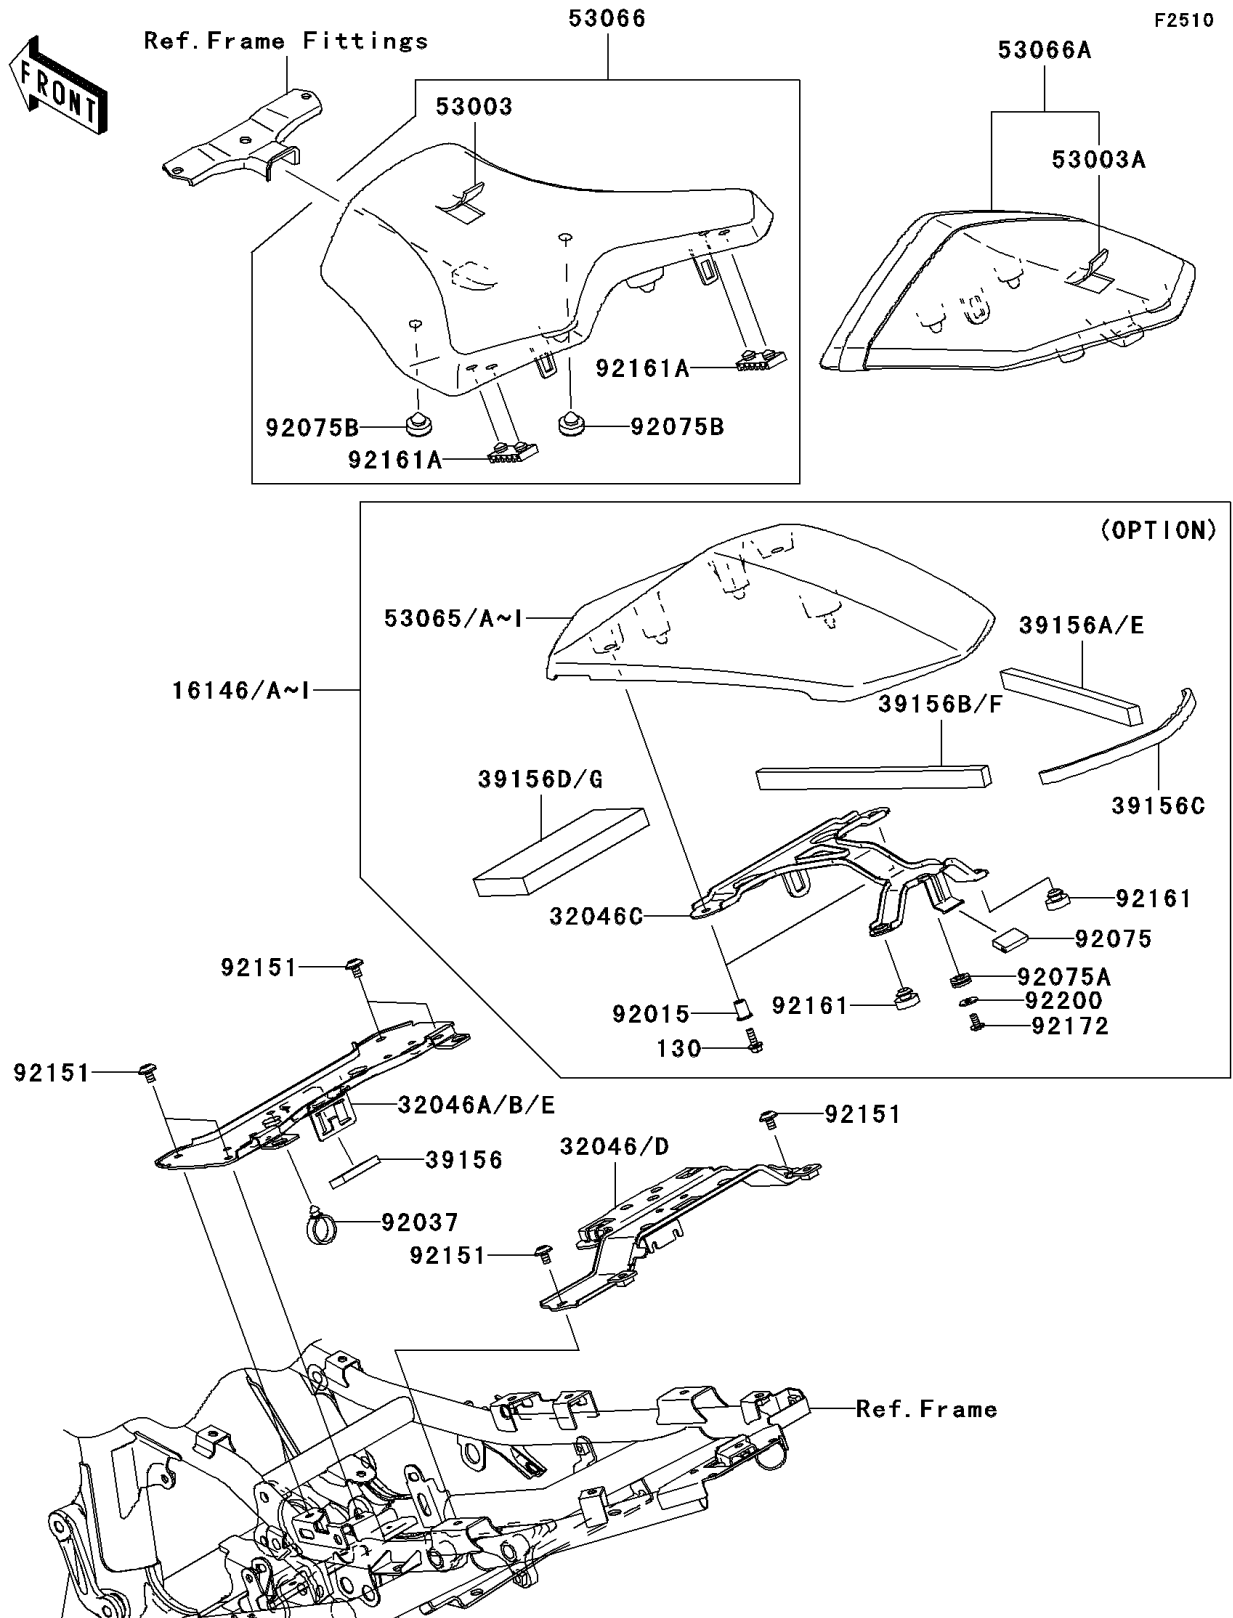

2010 Z750 (European) PARTS DIAGRAM

Seat

2010 Z750 (European) PARTS LIST

Seat

ITEM NAME	PART NUMBER	QUANTITY
-----------	-------------	----------