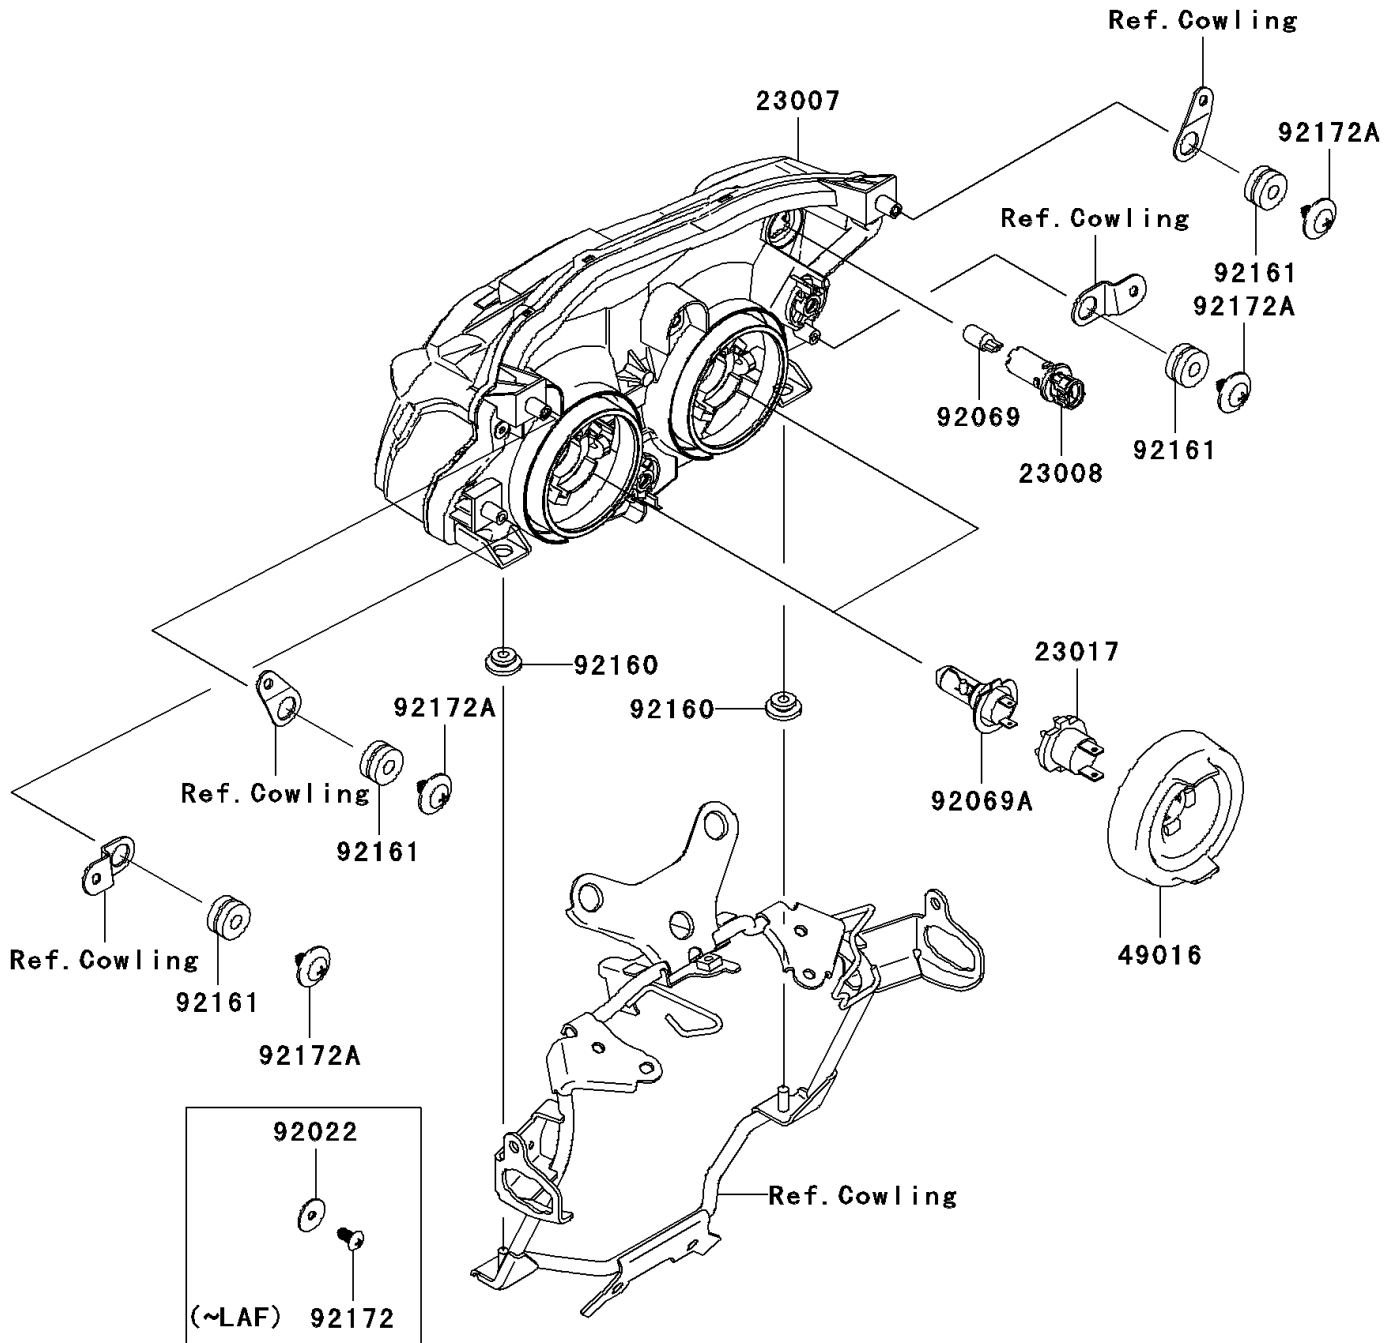

2010 Z750 (European) PARTS DIAGRAM

Headlight(s)

F2710

2010 Z750 (European) PARTS LIST

Headlight(s)

ITEM NAME	PART NUMBER	QUANTITY
LENS-COMP,HEAD LAMP (Ref # 23007)	23007-0079	1
SOCKET-ASSY,HEAD LAMP (Ref # 23008)	23008-0063	2
SOCKET,HEAD LAMP (Ref # 23017)	23017-0003	2
COVER-SEAL,HEAD LAMP (Ref # 49016)	49016-0038	2
WASHER,5.5X20X1.2 (Ref # 92022)	92022-1405	4
BULB,12V 5W (Ref # 92069)	92069-1016	2
BULB,12V 55W,H7 (Ref # 92069A)	92069-1126	2
DAMPER (Ref # 92160)	92160-1613	2
DAMPER (Ref # 92161)	92161-0054	4
SCREW,TAPPING,5X14 (Ref # 92172)	92172-0006	4