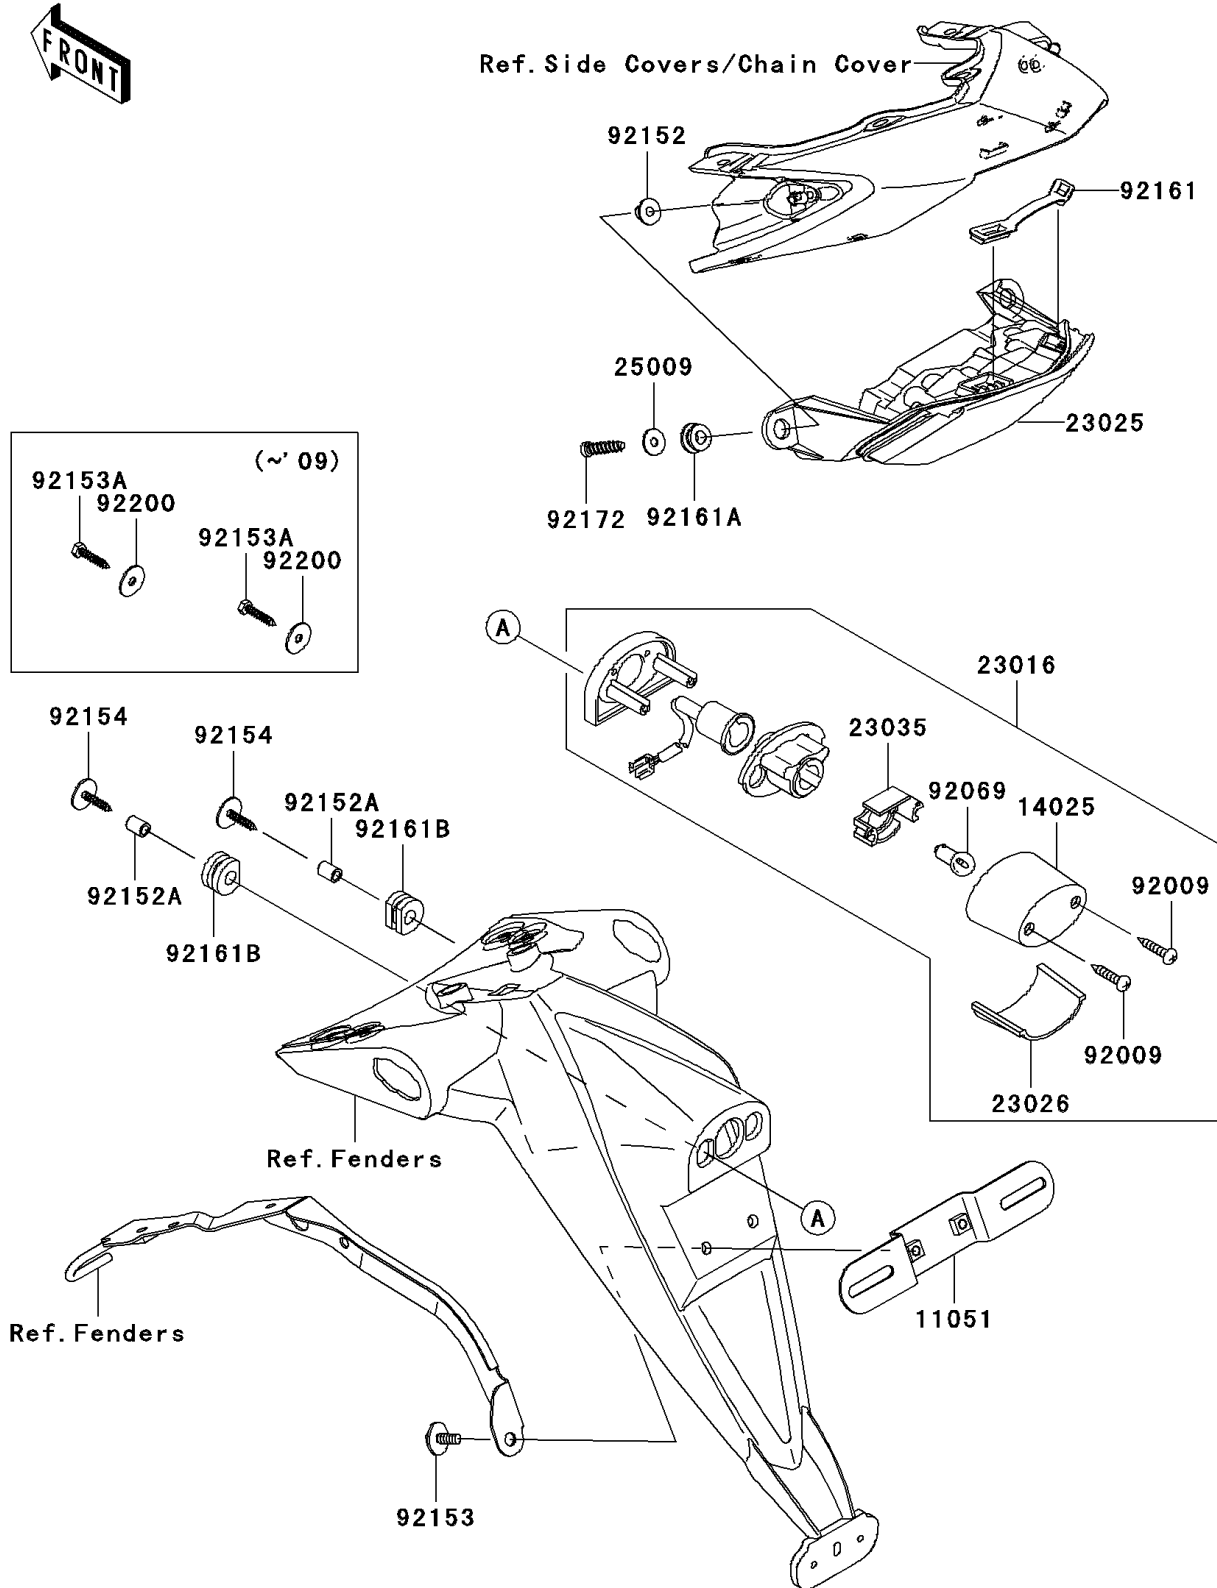

2009 Z750 (European) PARTS DIAGRAM

Taillight(s)

F2720

2009 Z750 (European) PARTS LIST

Taillight(s)

ITEM NAME	PART NUMBER	QUANTITY
BRACKET,LICENSE (Ref # 11051)	11051-1503	1
COVER,LICENSE LAMP (Ref # 14025)	14025-1725	1
LAMP-ASSY,LICENSE (Ref # 23016)	23016-1200	1
LAMP-TAIL (Ref # 23025)	23025-0059	1
LENS,LICENSE LAMP (Ref # 23026)	23026-1064	1
REFLECTOR-LAMP,LICENSE (Ref # 23035)	23035-1066	1
WASHER,5.2X16X1.2 (Ref # 25009)	25009-004	2
SCREW,TAPPING,4X20 (Ref # 92009)	92009-1378	2
BULB,12V 5W (Ref # 92069)	92069-1055	1
COLLAR (Ref # 92152)	92152-0092	2
COLLAR,6X9X11.5 (Ref # 92152A)	92152-0372	2
BOLT,6X16 (Ref # 92153)	92153-0684	2
BOLT,TAPPING,5X25 (Ref # 92153A)	92153-1424	2
DAMPER,TAIL LAMP (Ref # 92161)	92161-0191	1
DAMPER (Ref # 92161A)	92161-0317	2
DAMPER (Ref # 92161B)	92161-0776	2
SCREW-PAN-CROS,5X25 (Ref # 92172)	92172-0056	2
WASHER,5.5X20X1.2 (Ref # 92200)	92200-0284	2