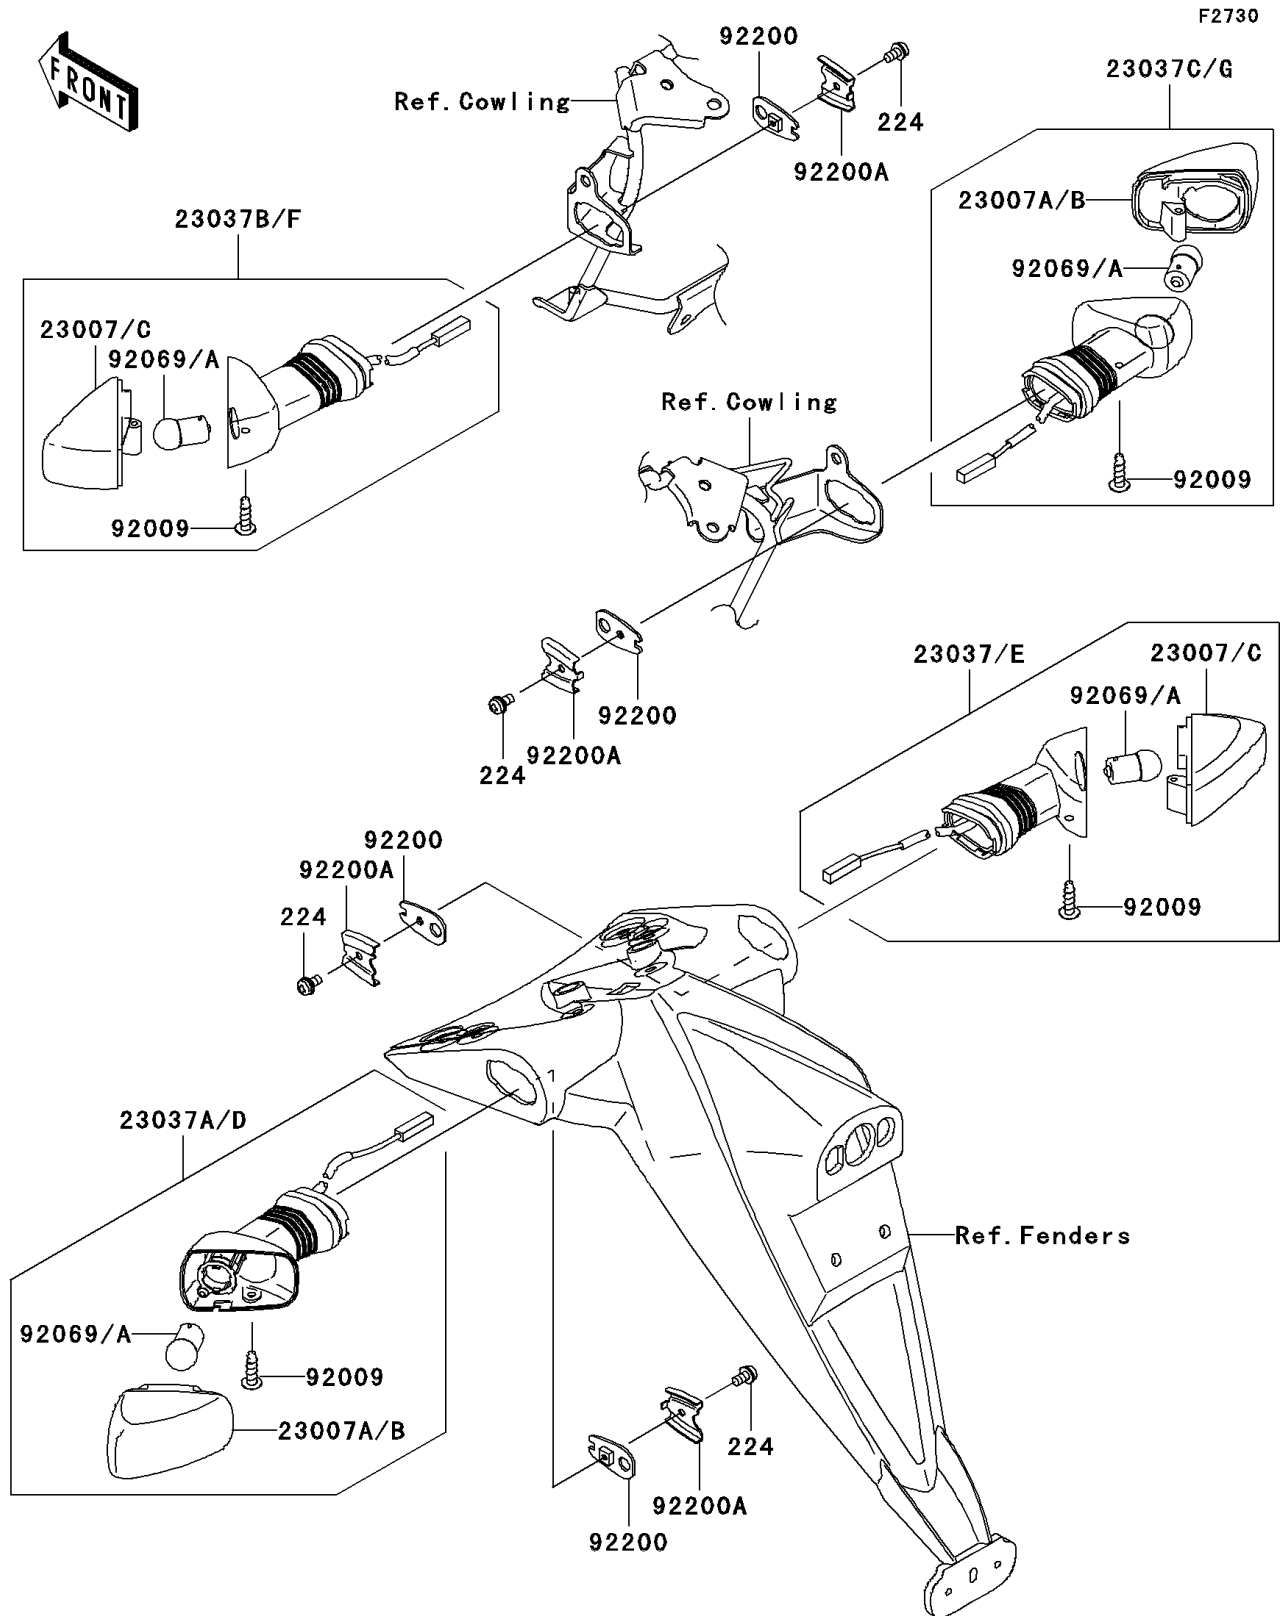

# 2010 Z750 (European) PARTS DIAGRAM

Turn Signals

## 2010 Z750 (European) PARTS LIST

### Turn Signals

ITEM NAME	PART NUMBER	QUANTITY
SCREW-PAN-WP-CROS,4X8 (Ref # 224)	224AB0408	4
LENS-COMP,SIGNAL LAMP (Ref # 23007B)	23007-0102	2
LENS-COMP,SIGNAL LAMP (Ref # 23007C)	23007-0103	2
LAMP-ASSY-SIGNAL,RR,LH (Ref # 23037D)	23037-0129	1
LAMP-ASSY-SIGNAL,RR,RH (Ref # 23037E)	23037-0130	1
LAMP-ASSY-SIGNAL,FR,LH (Ref # 23037F)	23037-0148	1
LAMP-ASSY-SIGNAL,FR,RH (Ref # 23037G)	23037-0149	1
SCREW,4X16,BLACK (Ref # 92009)	92009-1158	4
BULB,12V 10W (Ref # 92069A)	92069-0020	4
WASHER,SIGNAL LAMP (Ref # 92200)	92200-0164	4
WASHER,SIGNAL LAMP (Ref # 92200A)	92200-0165	4