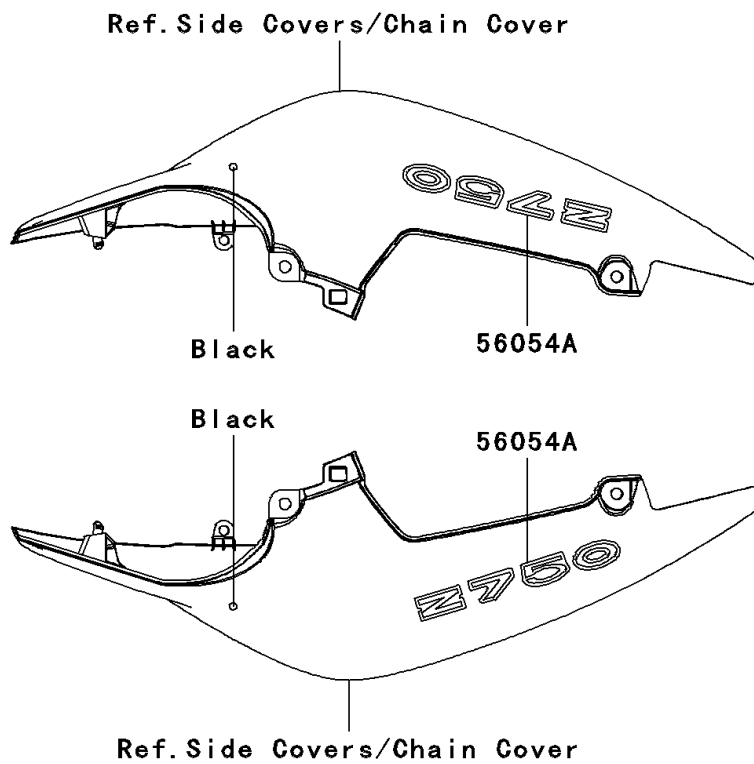

# 2010 Z750 (European) PARTS DIAGRAM

Decals(Black)(LAF/LAS)

F28611

## 2010 Z750 (European) PARTS LIST

Decals(Black)(LAF/LAS)

ITEM NAME	PART NUMBER	QUANTITY
MARK,FUEL TANK,KAWASAKI (Ref # 56054)	56054-0517	2
MARK,TAIL COVER,Z750 (Ref # 56054A)	56054-0518	2