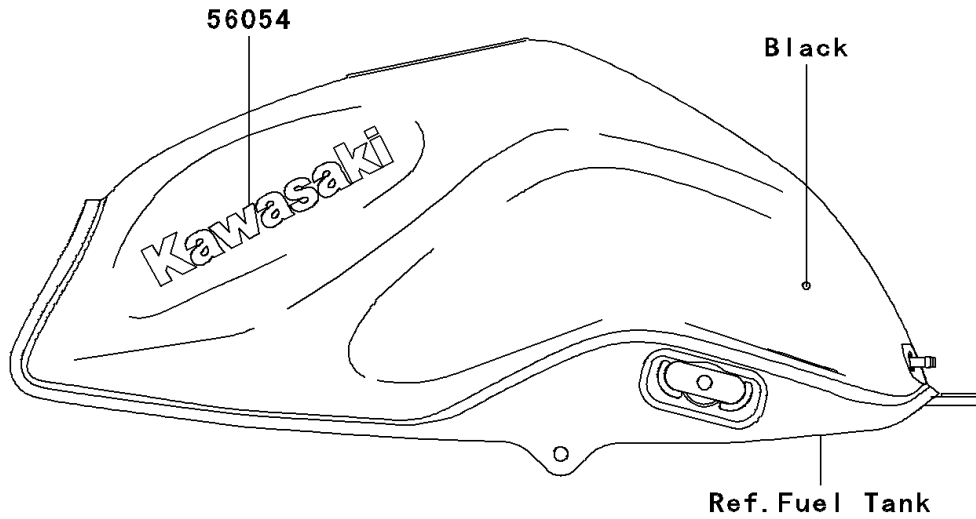

# 2010 Z750 (European) PARTS DIAGRAM

Decals(Black)(LAF/LAS)

F28611

## 2010 Z750 (European) PARTS LIST

Decals(Black)(LAF/LAS)

ITEM NAME	PART NUMBER	QUANTITY
MARK,FUEL TANK,KAWASAKI (Ref # 56054)	56054-0517	2
MARK,TAIL COVER,Z750 (Ref # 56054A)	56054-0518	2