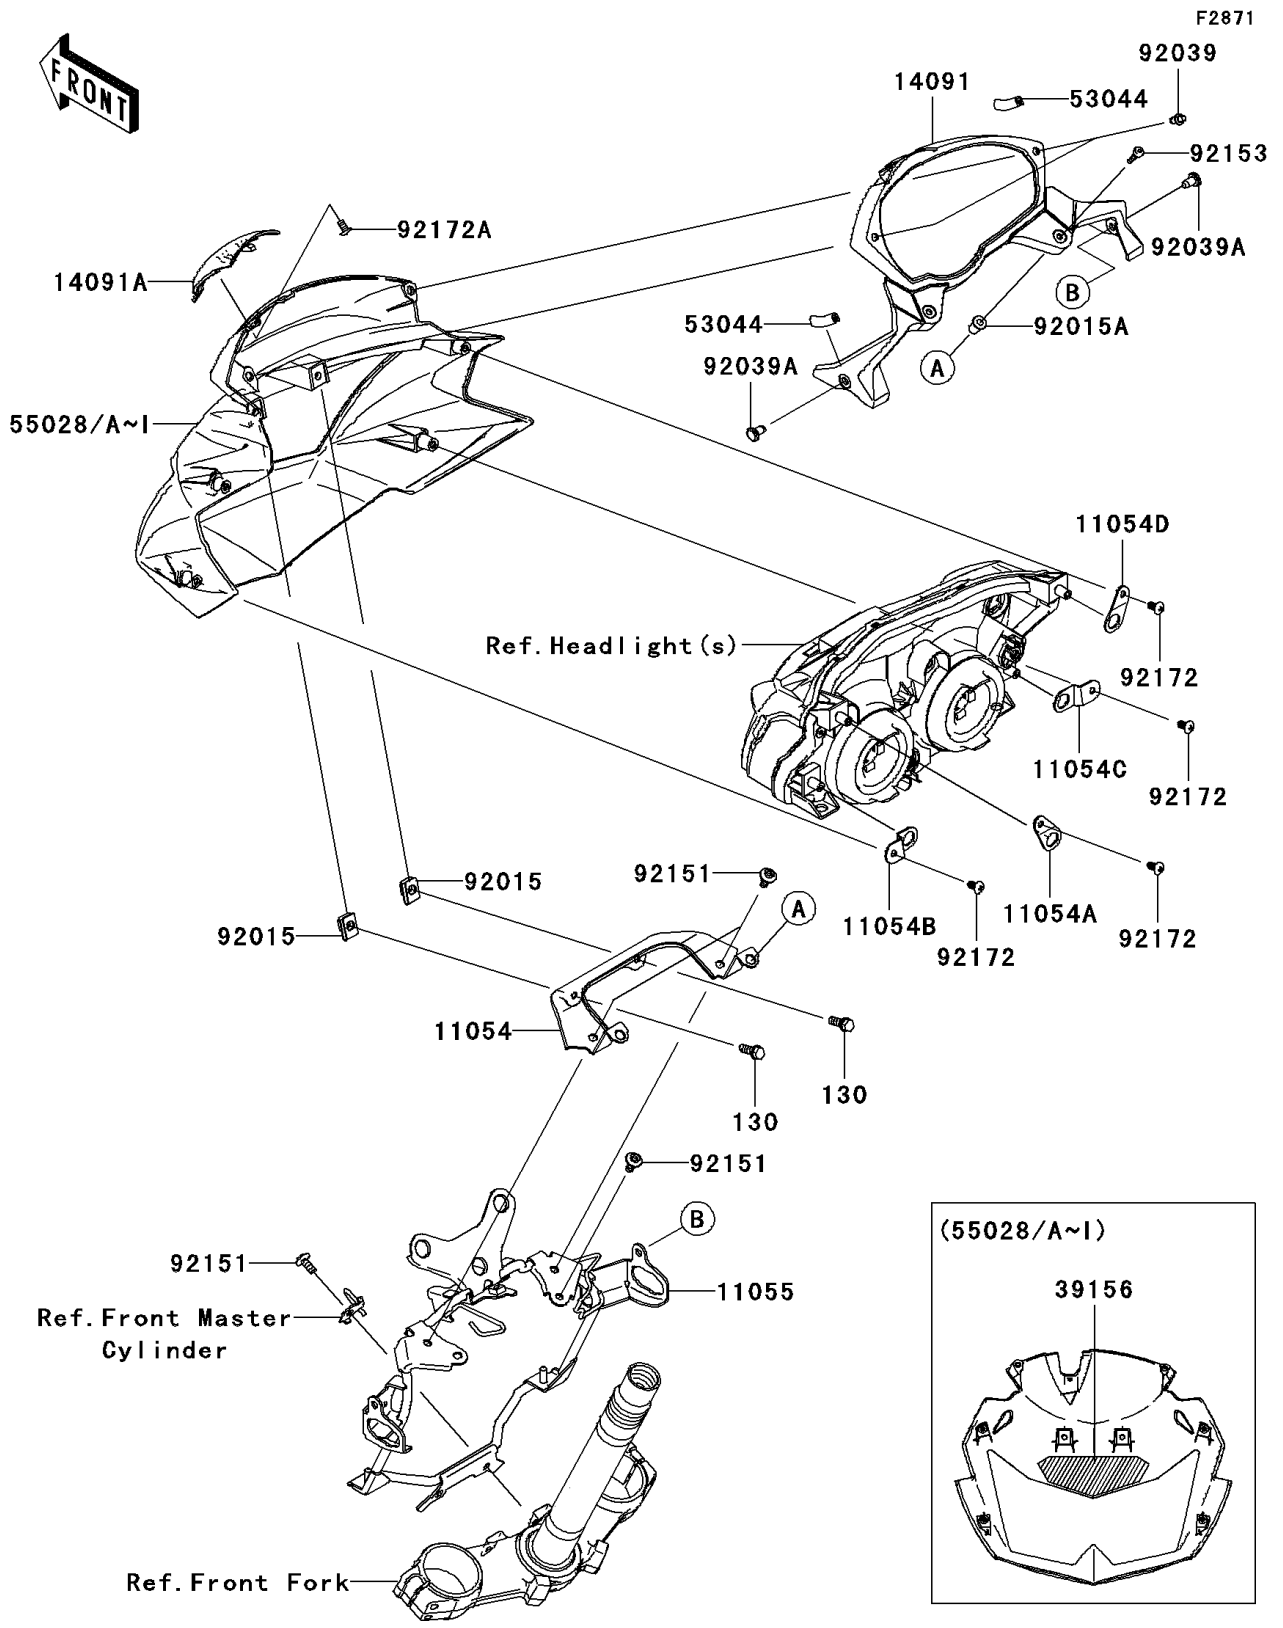

2008 Z750 (European) PARTS DIAGRAM

Cowling

2008 Z750 (European) PARTS LIST

Cowling

ITEM NAME	PART NUMBER	QUANTITY
BOLT-FLANGED,6X18 (Ref # 130)	130CA0618	2
BRACKET (Ref # 11054)	11054-0936	1
BRACKET,HEAD LAMP,UPP,LH (Ref # 11054A)	11054-0937	1
BRACKET,HEAD LAMP,LWR,LH (Ref # 11054B)	11054-0938	1
BRACKET,HEAD LAMP,LWR,RH (Ref # 11054C)	11054-0939	1
BRACKET,HEAD LAMP,UPP,RH (Ref # 11054D)	11054-1185	1
BRACKET,METER (Ref # 11055)	11055-0076	1
COVER,METER (Ref # 14091)	14091-0686	1
COVER,UPP COWLING (Ref # 14091A)	14091-0725	1
PAD,UPP COWLING (Ref # 39156)	39156-0338	1
TRIM,L=40 (Ref # 53044)	53044-0012	2
COWLING,UPP,EBONY (Ref # 55028)	55028-0147-H8	1
COWLING,UPP,P.ORANGE (Ref # 55028A)	55028-0147-17H	1
COWLING,UPP,M.O.BLUE (Ref # 55028I)	55028-0147-726	1
NUT,6MM (Ref # 92015)	92015-1602	2
NUT,WELL,5MM (Ref # 92015A)	92015-1757	2
RIVET (Ref # 92039)	92039-0023	2
RIVET (Ref # 92039A)	92039-1286	2
BOLT,SOCKET,6X14 (Ref # 92151)	92151-1654	6
BOLT,SOCKET,5X18 (Ref # 92153)	92153-0370	2
SCREW,TAPPING,5X14 (Ref # 92172)	92172-0006	4
SCREW,TAPPING,5X10 (Ref # 92172A)	92172-1061	1