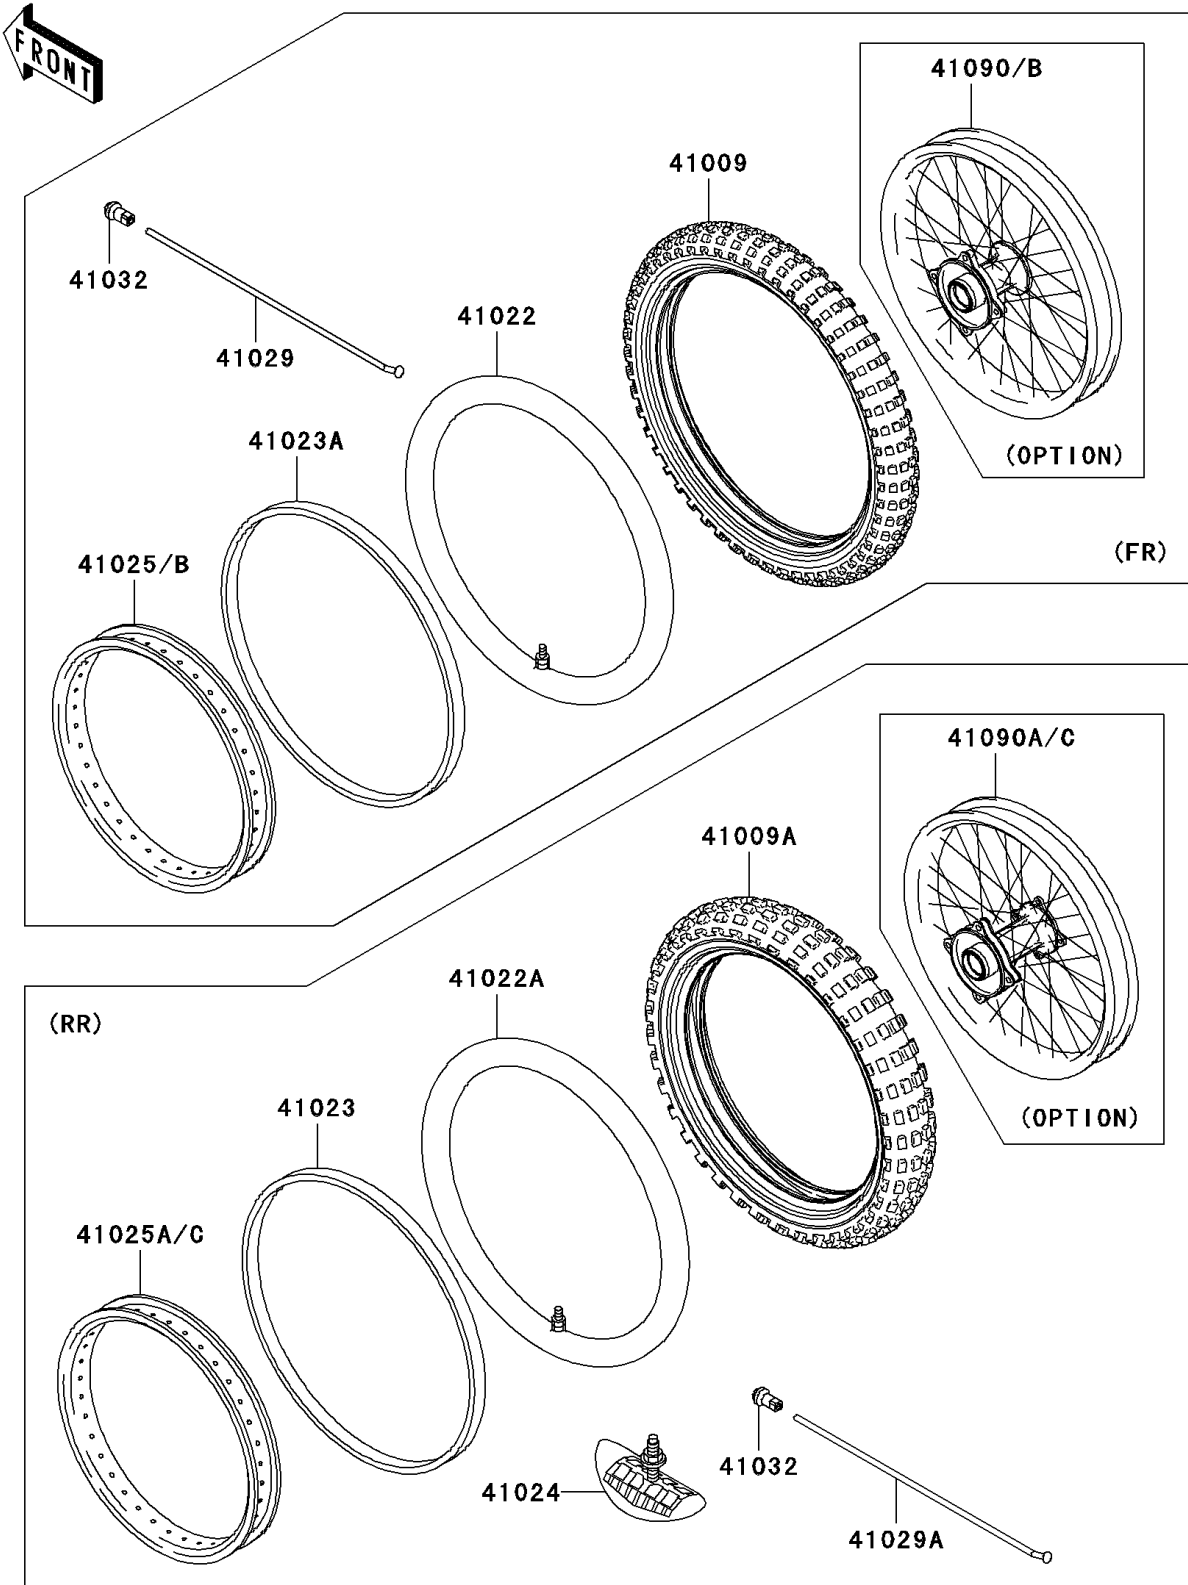

# 2007 KX65 PARTS DIAGRAM

Wheels/Tires

F2210

## 2007 KX65 PARTS LIST

### Wheels/Tires

ITEM NAME	PART NUMBER	QUANTITY
TIRE,FR,60/100-14 30M,D756F(D) (Ref # 41009)	41009-0105	1
TIRE,RR,80/100-12 41M,D756F(D) (Ref # 41009A)	41009-0106	1
TUBE-TIRE,60/100-14(D) (Ref # 41022)	41022-1114	1
TUBE-TIRE,80/100-12(D) (Ref # 41022A)	41022-1115	1
BAND-RIM,80/100-12(D) (Ref # 41023)	41023-1066	1
BAND-RIM,80/100-14(D) (Ref # 41023A)	41023-1068	1
STOPPER-RIM,1.60-M(DUNLOP) (Ref # 41024)	41024-010	1
RIM,FR,1.40X14 (Ref # 41025B)	41025-1388	1
RIM,RR,1.60X12 (Ref # 41025C)	41025-1389	1
SPOKE-INNER,FR,150MMX159D (Ref # 41029)	41029-1302	28
SPOKE-INNER,RR,125.5MMX167D (Ref # 41029A)	41029-1303	28
NIPPLE-SPOKE (Ref # 41032)	41032-1055	56
WHEEL-SUB ASSY,FR (Ref # 41090)	41090-1124	1
WHEEL-SUB ASSY,RR (Ref # 41090A)	41090-1125	1