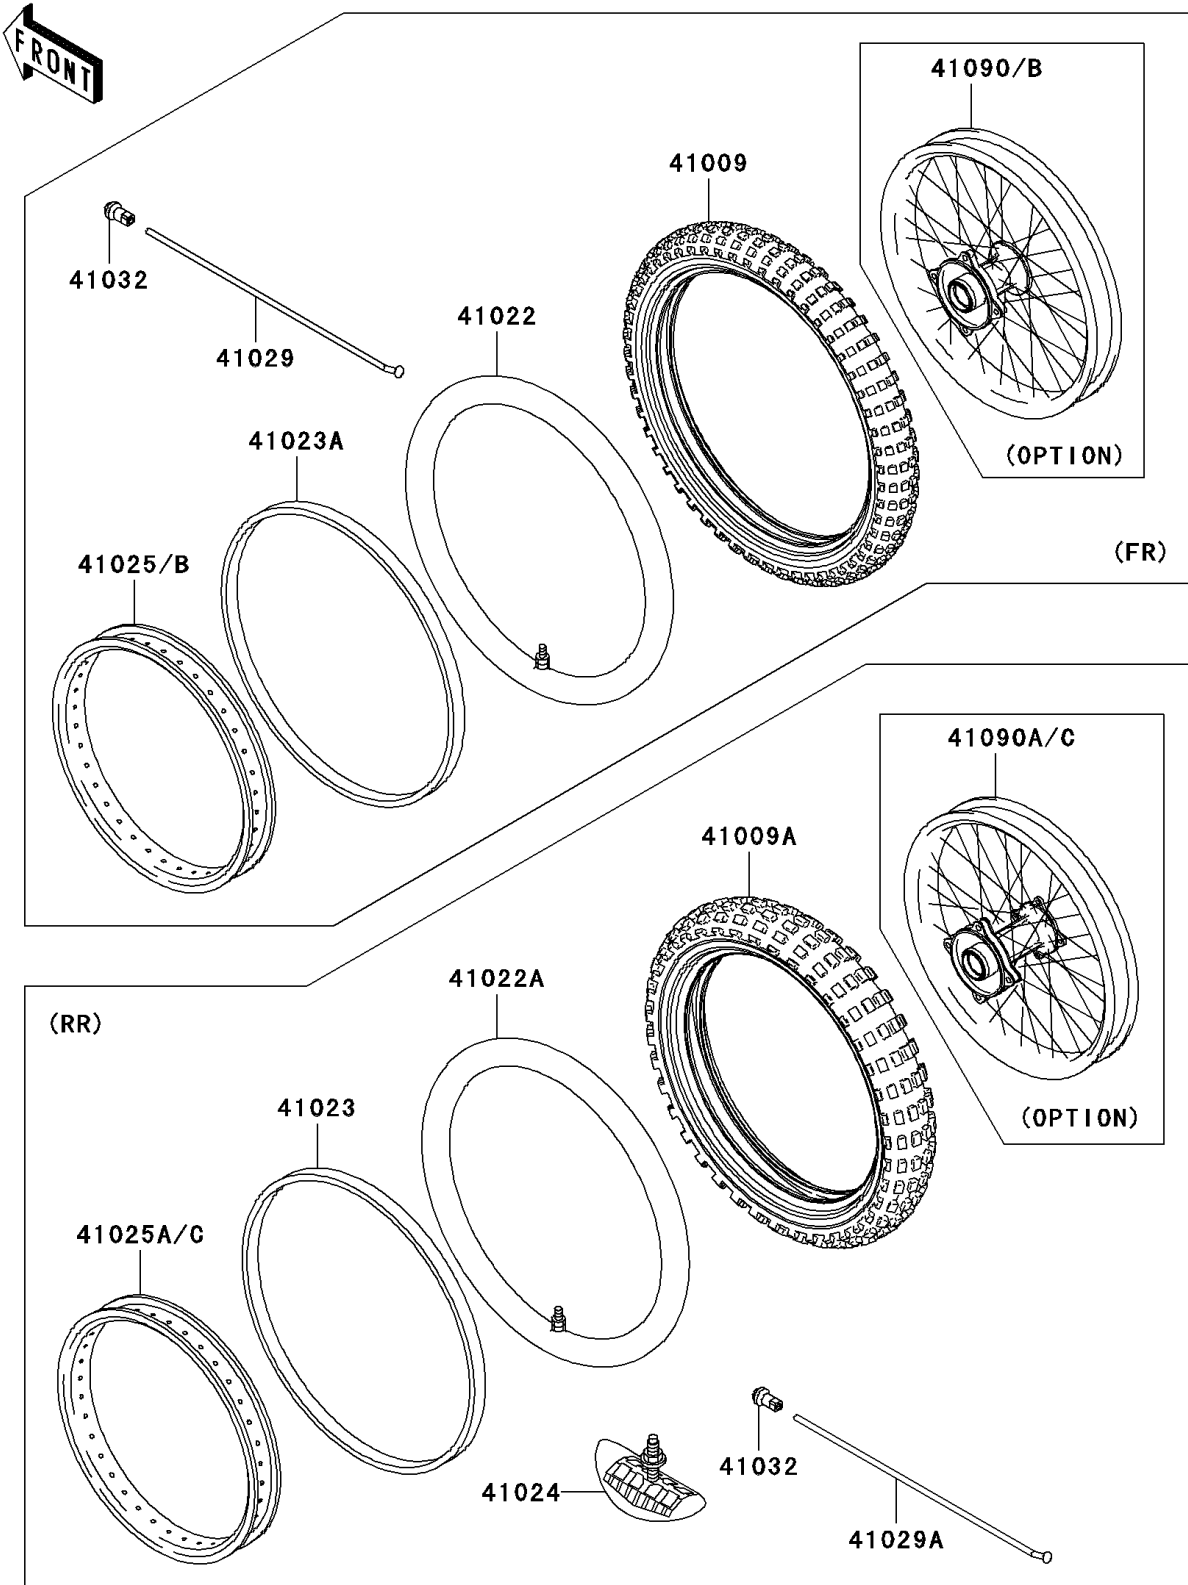

2007 KX65 PARTS DIAGRAM

Wheels/Tires

F2210

2007 KX65 PARTS LIST

Wheels/Tires

ITEM NAME	PART NUMBER	QUANTITY
TIRE,FR,60/100-14 30M,D756F(D) (Ref # 41009)	41009-0105	1
TIRE,RR,80/100-12 41M,D756F(D) (Ref # 41009A)	41009-0106	1
TUBE-TIRE,60/100-14(D) (Ref # 41022)	41022-1114	1
TUBE-TIRE,80/100-12(D) (Ref # 41022A)	41022-1115	1
BAND-RIM,80/100-12(D) (Ref # 41023)	41023-1066	1
BAND-RIM,80/100-14(D) (Ref # 41023A)	41023-1068	1
STOPPER-RIM,1.60-M(DUNLOP) (Ref # 41024)	41024-010	1
RIM,FR,1.40X14 (Ref # 41025B)	41025-1388	1
RIM,RR,1.60X12 (Ref # 41025C)	41025-1389	1
SPOKE-INNER,FR,150MMX159D (Ref # 41029)	41029-1302	28
SPOKE-INNER,RR,125.5MMX167D (Ref # 41029A)	41029-1303	28
NIPPLE-SPOKE (Ref # 41032)	41032-1055	56
WHEEL-SUB ASSY,FR (Ref # 41090)	41090-1124	1
WHEEL-SUB ASSY,RR (Ref # 41090A)	41090-1125	1