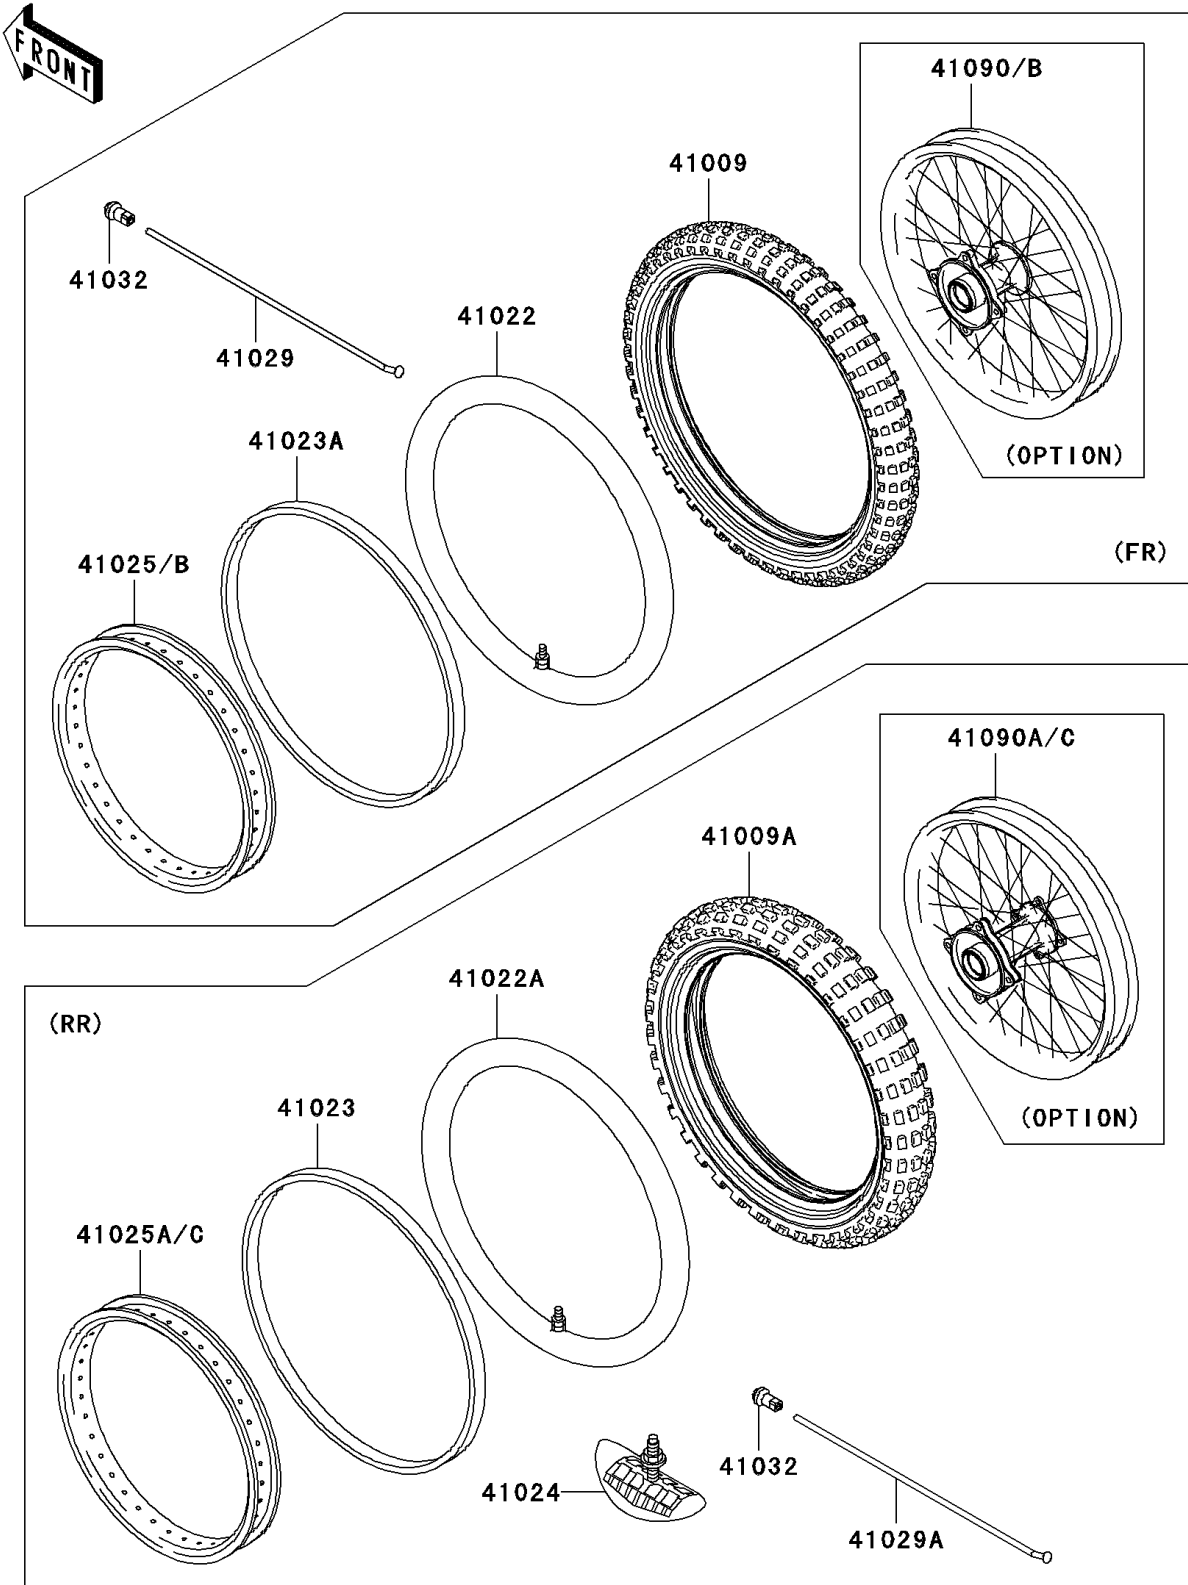

# 2008 KX™ 65 PARTS DIAGRAM

Wheels/Tires

F2210

## 2008 KX™ 65 PARTS LIST

### Wheels/Tires

ITEM NAME	PART NUMBER	QUANTITY
TIRE,FR,60/100-14 30M,D756F(D) (Ref # 41009)	41009-0105	1
TIRE,RR,80/100-12 41M,D756F(D) (Ref # 41009A)	41009-0106	1
TUBE-TIRE,60/100-14(D) (Ref # 41022)	41022-1114	1
TUBE-TIRE,80/100-12(D) (Ref # 41022A)	41022-1115	1
BAND-RIM,80/100-12(D) (Ref # 41023)	41023-1066	1
BAND-RIM,80/100-14(D) (Ref # 41023A)	41023-1068	1
STOPPER-RIM,1.60-M(DUNLOP) (Ref # 41024)	41024-010	1
RIM,FR,1.40X14 (Ref # 41025B)	41025-1388	1
RIM,RR,1.60X12 (Ref # 41025C)	41025-1389	1
SPOKE-INNER,FR,150MMX159D (Ref # 41029)	41029-1302	28
SPOKE-INNER,RR,125.5MMX167D (Ref # 41029A)	41029-1303	28
NIPPLE-SPOKE (Ref # 41032)	41032-1055	56
WHEEL-SUB ASSY,FR (Ref # 41090)	41090-1124	1
WHEEL-SUB ASSY,RR (Ref # 41090A)	41090-1125	1