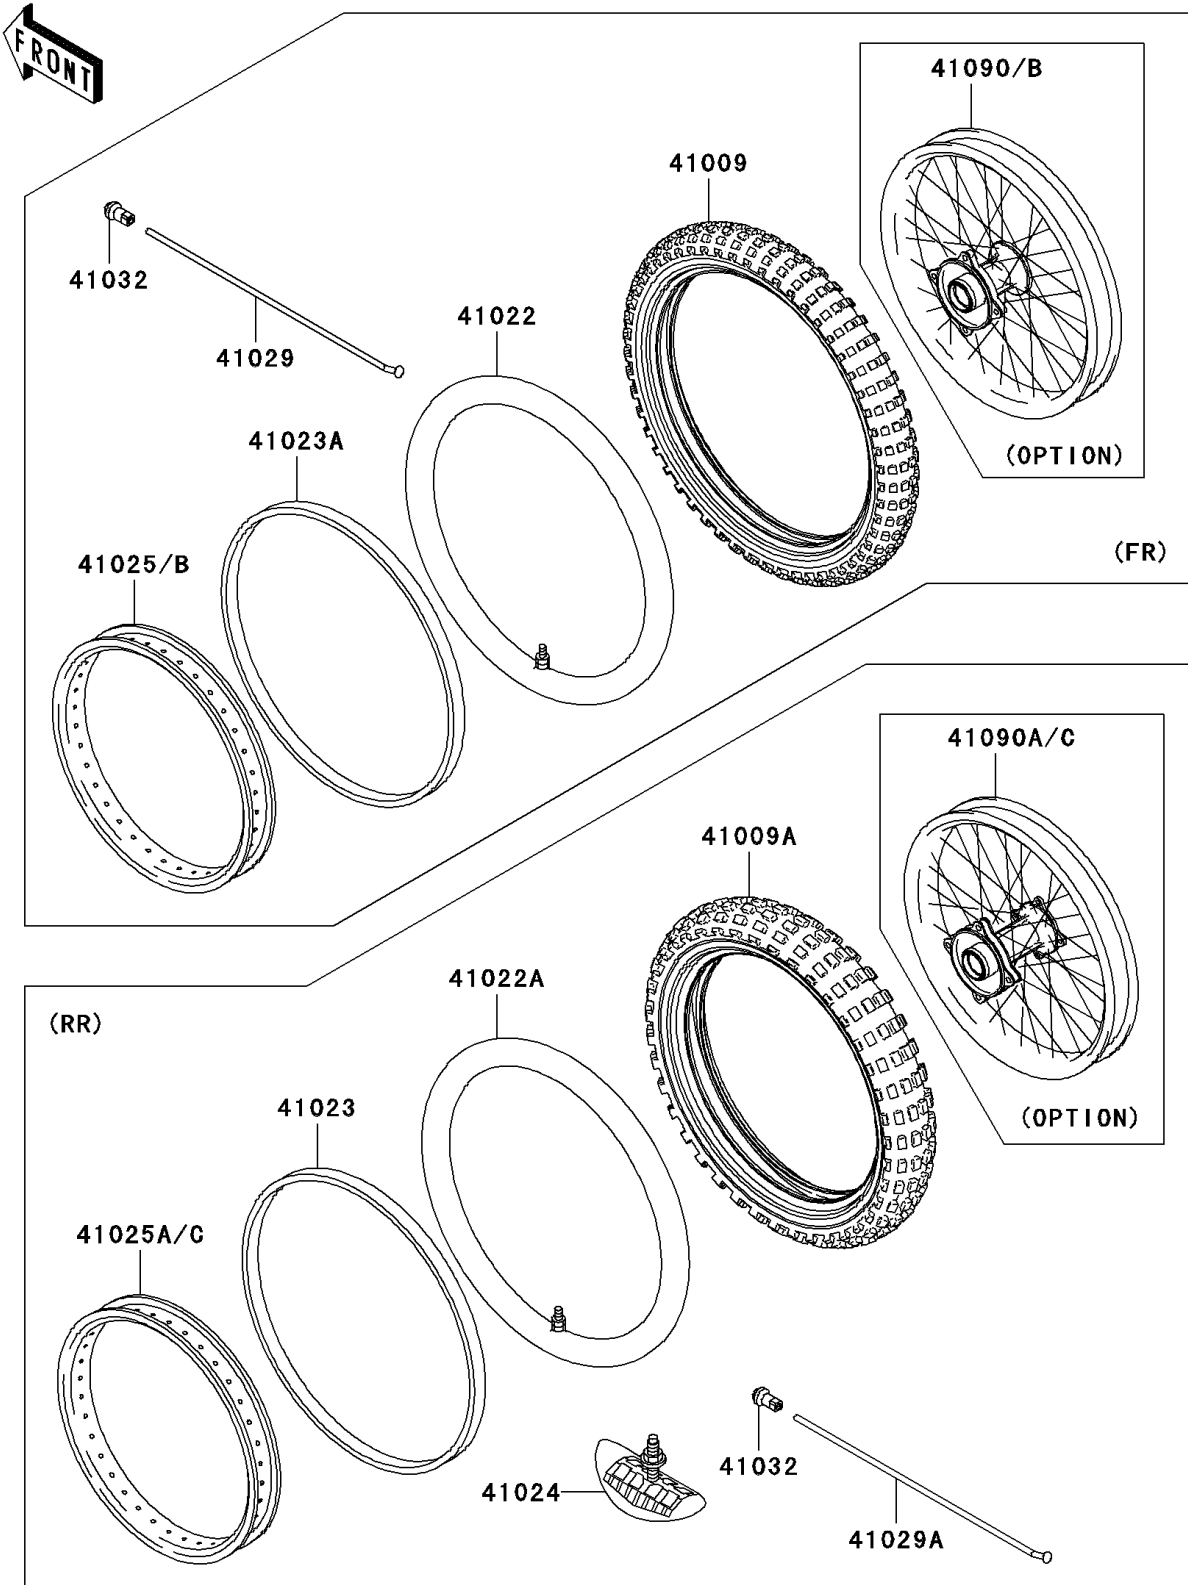

2009 KX™ 65 PARTS DIAGRAM

Wheels/Tires

F2210

2009 KX™ 65 PARTS LIST

Wheels/Tires

ITEM NAME	PART NUMBER	QUANTITY
TIRE,FR,60/100-14 30M,D756F(D) (Ref # 41009)	41009-0105	1
TIRE,RR,80/100-12 41M,D756F(D) (Ref # 41009A)	41009-0106	1
TUBE-TIRE,60/100-14(D) (Ref # 41022)	41022-1114	1
TUBE-TIRE,80/100-12(D) (Ref # 41022A)	41022-1115	1
BAND-RIM,80/100-12(D) (Ref # 41023)	41023-1066	1
BAND-RIM,80/100-14(D) (Ref # 41023A)	41023-1068	1
STOPPER-RIM,1.60-M(DUNLOP) (Ref # 41024)	41024-010	1
RIM,FR,1.40X14,BLACK (Ref # 41025)	41025-0129-WC	1
RIM,RR,1.60X12,BLACK (Ref # 41025A)	41025-0130-WC	1
SPOKE-INNER,FR,150MMX159D (Ref # 41029)	41029-1302	28
SPOKE-INNER,RR,125.5MMX167D (Ref # 41029A)	41029-1303	28
NIPPLE-SPOKE (Ref # 41032)	41032-1055	56
WHEEL-SUB ASSY,FR,1.40X14 (Ref # 41090B)	41090-5220	1
WHEEL-SUB ASSY,RR,1.60X12 (Ref # 41090C)	41090-5221	1