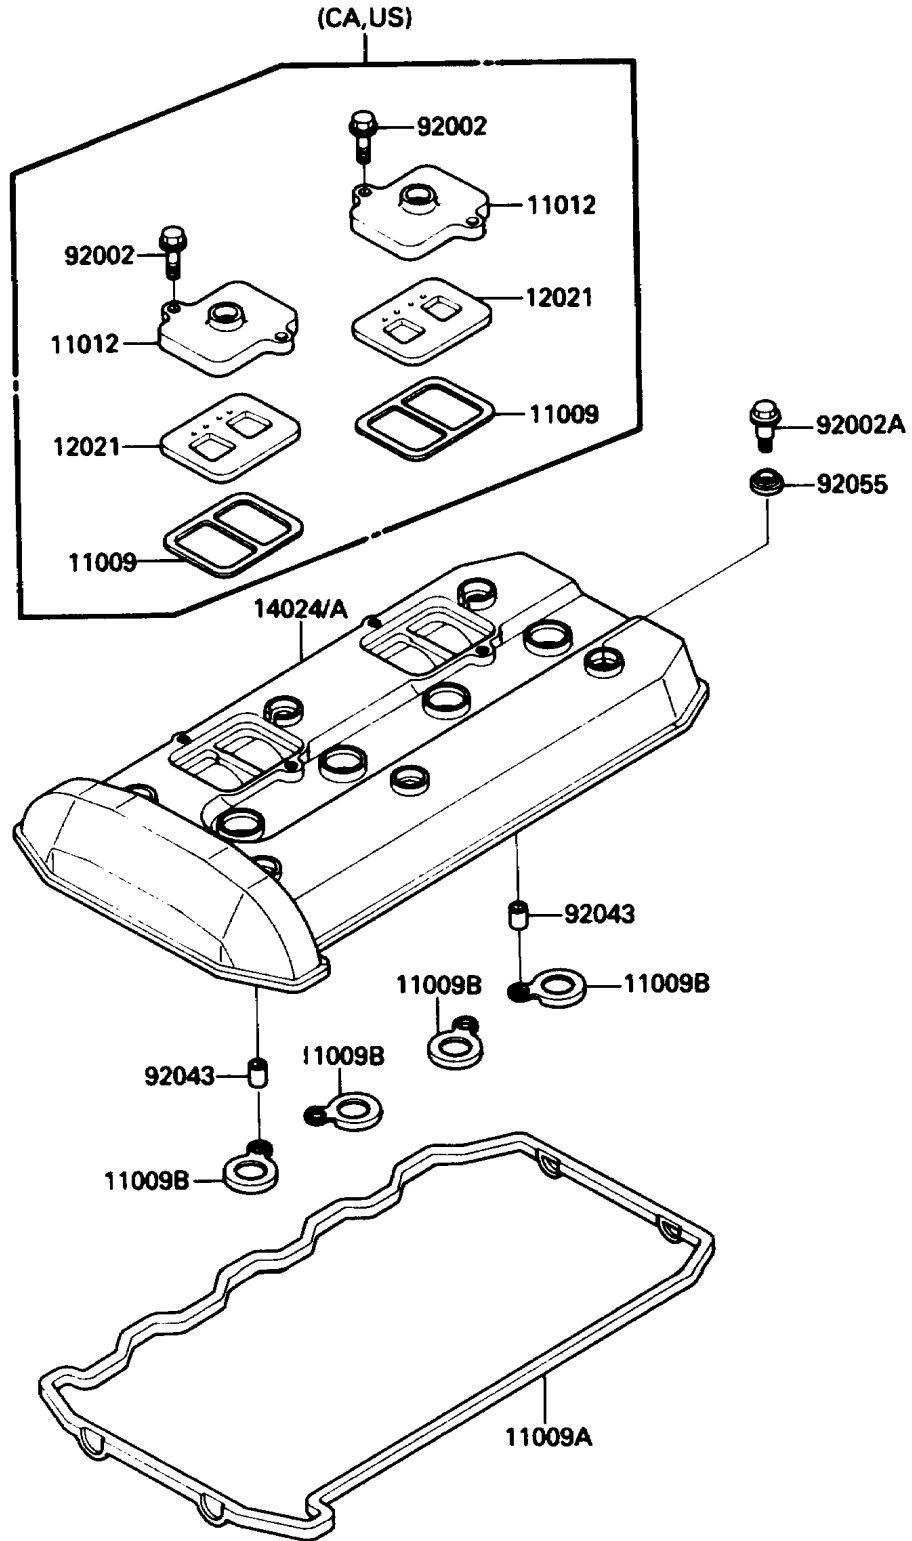

1988 NINJA[®] ZX-10 PARTS DIAGRAM

Cylinder Head Cover

E1112-0105

1988 NINJA® ZX-10 PARTS LIST

Cylinder Head Cover

ITEM NAME	PART NUMBER	QUANTITY
GASKET,HEAD COVER (Ref # 11009A)	11009-1724	1
GASKET,SPARK PLUG (Ref # 11009B)	11009-1725	4
BOLT,HEAD COVER (Ref # 92002A)	92002-1504	6
PIN,8.2X10X14 (Ref # 92043)	92043-1264	4
RING-O,HEAD COVER BOLT (Ref # 92055)	92055-1352	6
GASKET,REED VALVE (Ref # 11009)	11009-1379	2
CAP,REED VALVE (Ref # 11012)	11012-1532	2
VALVE-ASSY-REED (Ref # 12021)	12021-1053	2
COVER,HEAD (Ref # 14024)	14024-1628	1
COVER,HEAD (Ref # 14024A)	14024-1645	1
BOLT,6X22 (Ref # 92002)	92002-1068	4