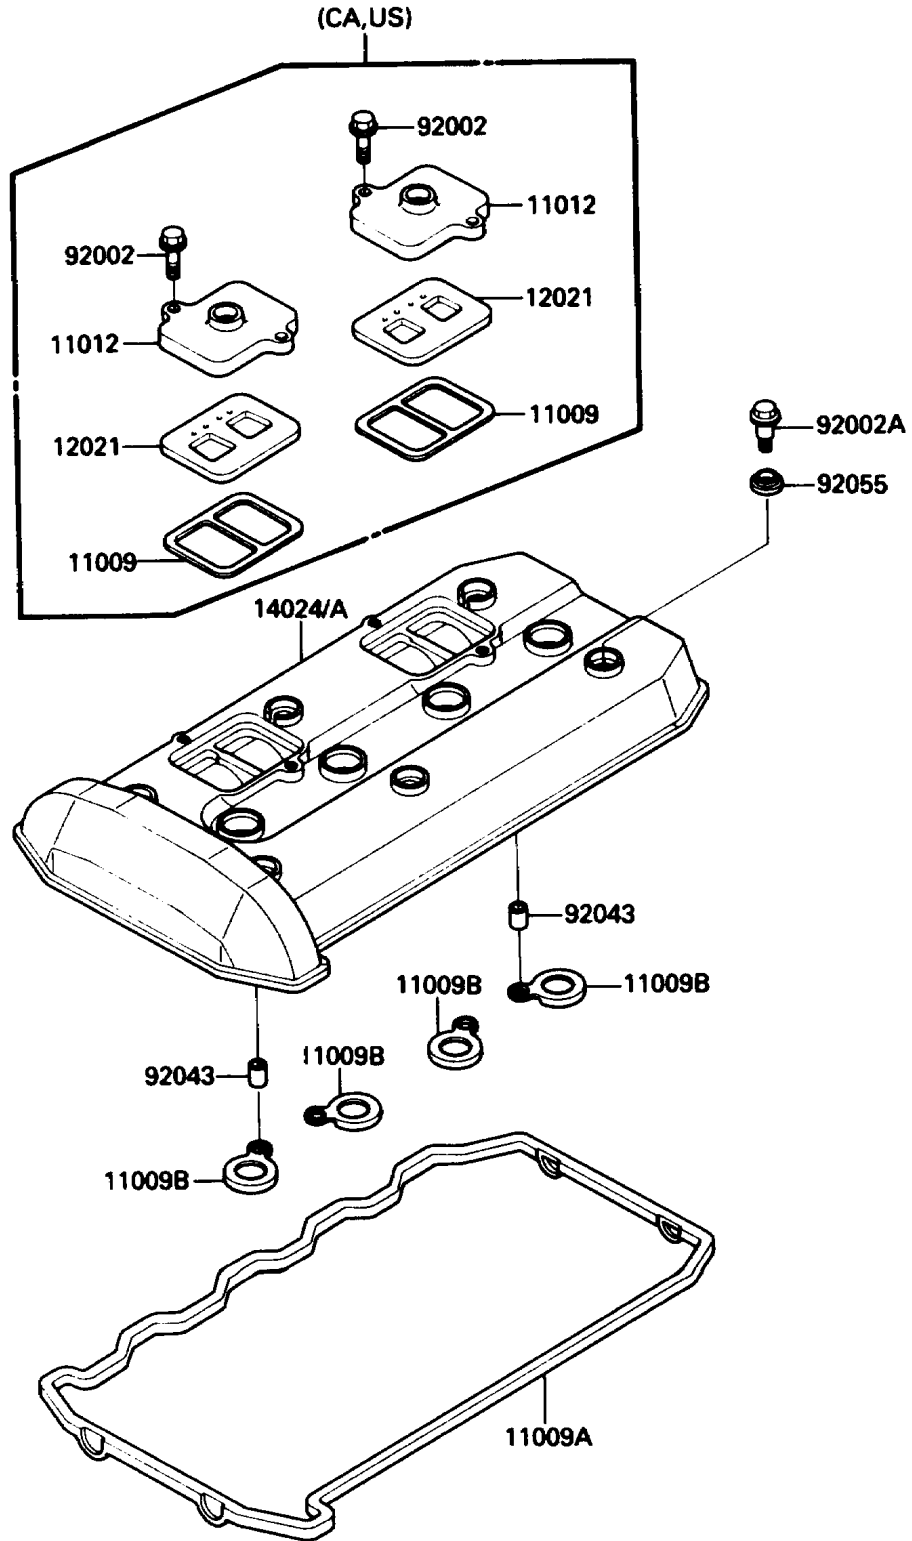

1988 NINJA® ZX-10 PARTS DIAGRAM

Cylinder Head Cover

E1112-0105

1988 NINJA® ZX-10 PARTS LIST

Cylinder Head Cover

ITEM NAME	PART NUMBER	QUANTITY
GASKET,HEAD COVER (Ref # 11009A)	11009-1724	1
GASKET,SPARK PLUG (Ref # 11009B)	11009-1725	4
BOLT,HEAD COVER (Ref # 92002A)	92002-1504	6
PIN,8.2X10X14 (Ref # 92043)	92043-1264	4
RING-O,HEAD COVER BOLT (Ref # 92055)	92055-1352	6
GASKET,REED VALVE (Ref # 11009)	11009-1379	2
CAP,REED VALVE (Ref # 11012)	11012-1532	2
VALVE-ASSY-REED (Ref # 12021)	12021-1053	2
COVER,HEAD (Ref # 14024)	14024-1628	1
COVER,HEAD (Ref # 14024A)	14024-1645	1
BOLT,6X22 (Ref # 92002)	92002-1068	4