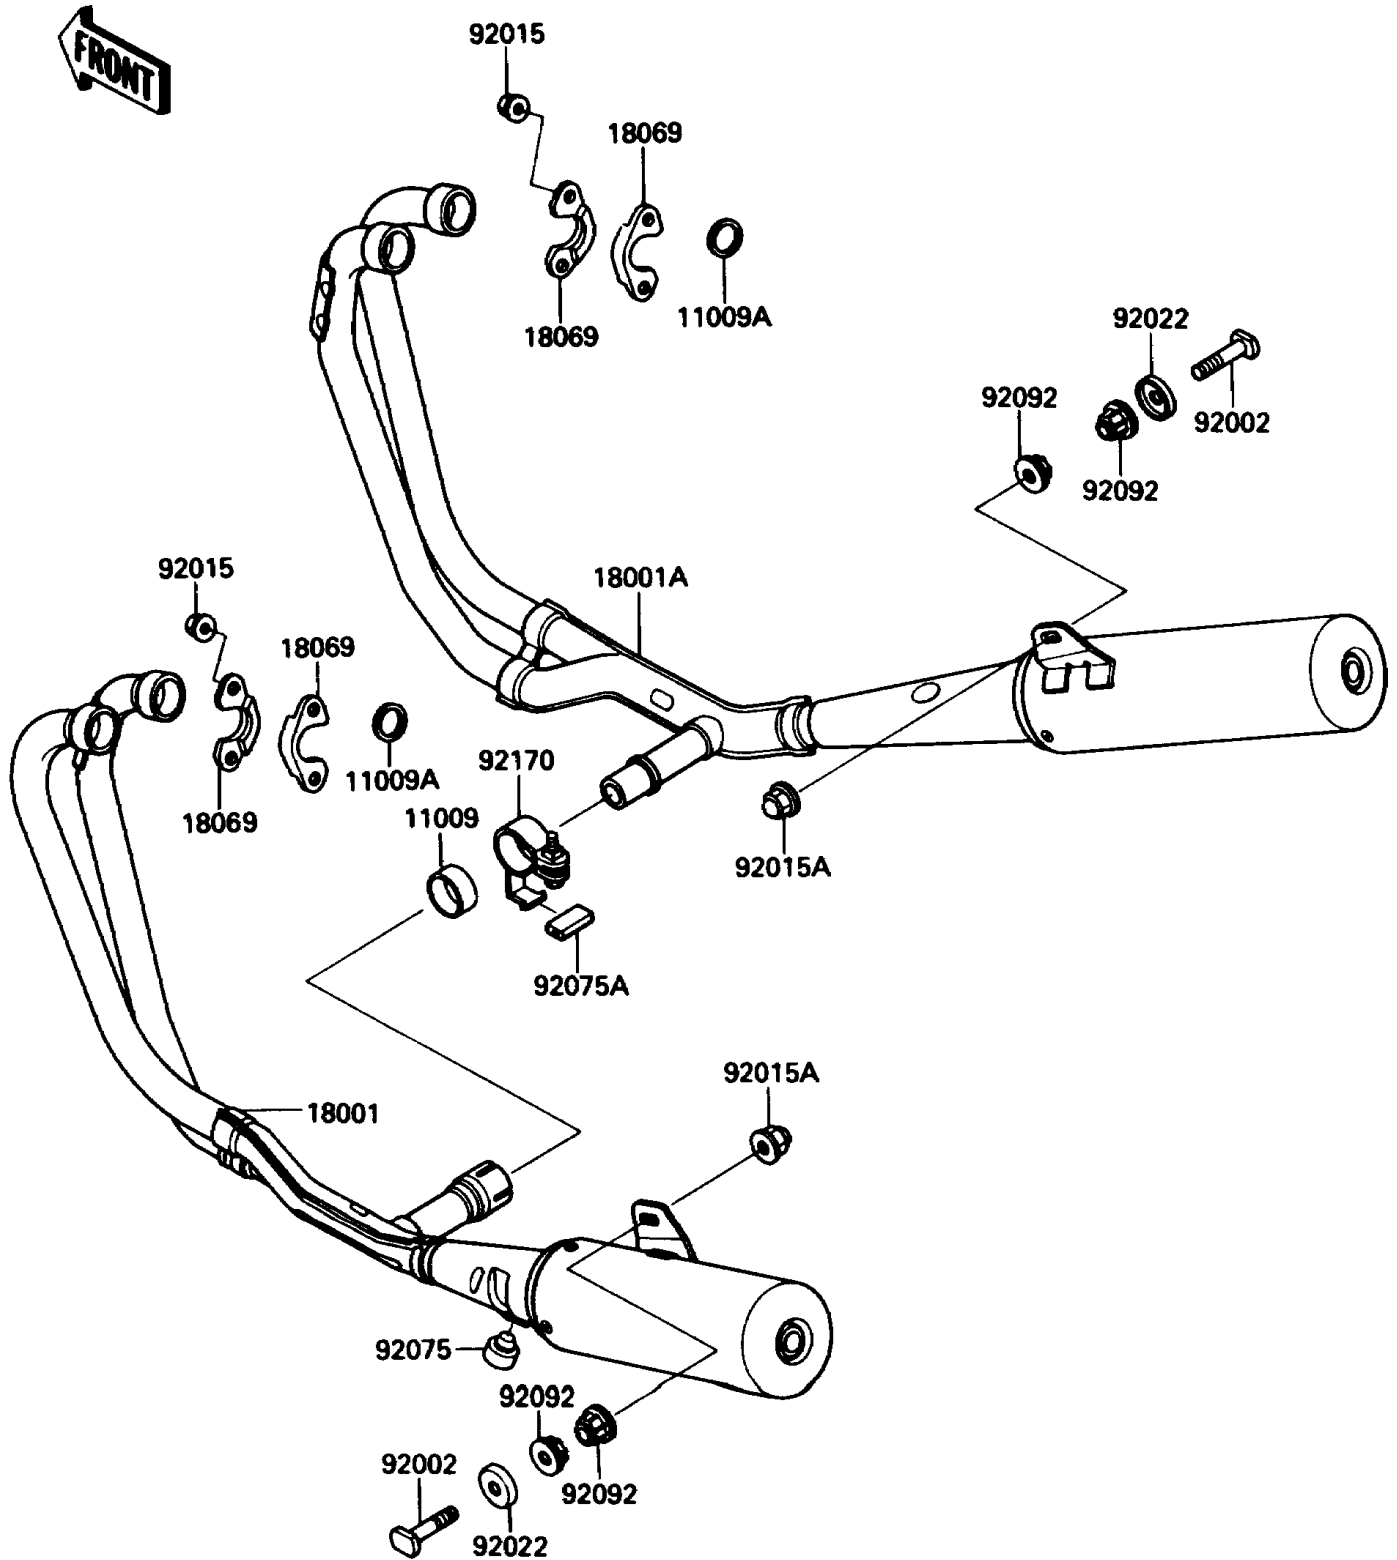

1988 NINJA® ZX-10 PARTS DIAGRAM

Muffler(s)

E1140-0295

1988 NINJA® ZX-10 PARTS LIST

Muffler(s)

ITEM NAME	PART NUMBER	QUANTITY
GASKET (Ref # 11009)	11009-1751	4
GASKET,EXHAUST PIPE HOLDER (Ref # 11009A)	18067-013	1
MUFFLER,LH (Ref # 18001)	18001-1683	1
MUFFLER,RH (Ref # 18001A)	18001-1684	1
HOLDER-EXHAUST PIPE (Ref # 18069)	18069-1054	8
BOLT,10X55 (Ref # 92002)	92002-1939	2
NUT,LOCK,8MM (Ref # 92015)	92015-1380	8
NUT,CAP,10MM (Ref # 92015A)	92015-1749	2
WASHER,CUP TYPE,BLACK (Ref # 92022)	92022-1355	2
DAMPER (Ref # 92075)	92075-015	1
DAMPER (Ref # 92075A)	92075-1446	1
BUSHING-RUBBER,MUFFLER (Ref # 92092)	92092-1013	4
CLAMP,MUFFLER (Ref # 92170)	92170-1053	1