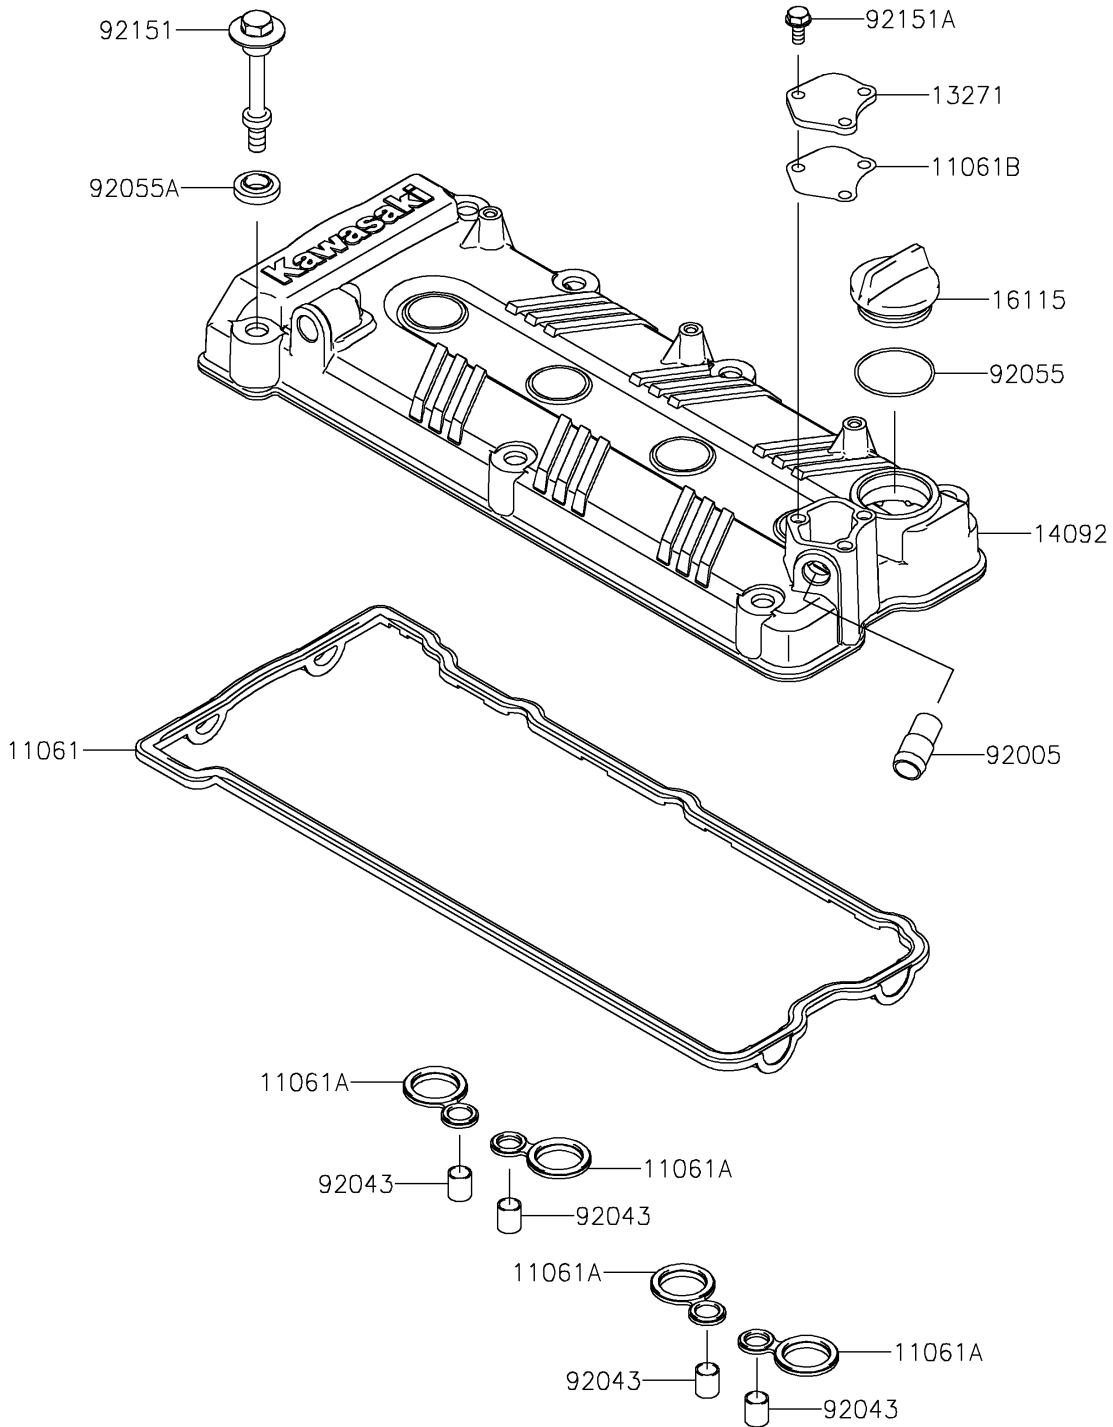

2020 JET SKI® SX-R™ PARTS DIAGRAM

Cylinder Head Cover

E1112

2020 JET SKI® SX-R™ PARTS LIST

Cylinder Head Cover

ITEM NAME	PART NUMBER	QUANTITY
GASKET,HEAD COVER (Ref # 11061)	11061-0090	1
GASKET,SPARK PLUG HOLE (Ref # 11061A)	11061-0105	4
GASKET,PLATE (Ref # 11061B)	11061-0814	1
PLATE (Ref # 13271)	13271-3898	1
COVER,HEAD (Ref # 14092)	14092-0836	1
CAP-OIL FILLER (Ref # 16115)	16115-1064	1
FITTING (Ref # 92005)	92005-3741	1
PIN,10.1X12X14 (Ref # 92043)	92043-4009	4
RING-O,38X1.9 (Ref # 92055)	92055-1295	1
RING-O,HEAD COVER BOLT (Ref # 92055A)	92055-1352	7
BOLT,HEAD COVER (Ref # 92151)	92151-1221	7
BOLT,6X14 (Ref # 92151A)	92151-3788	3