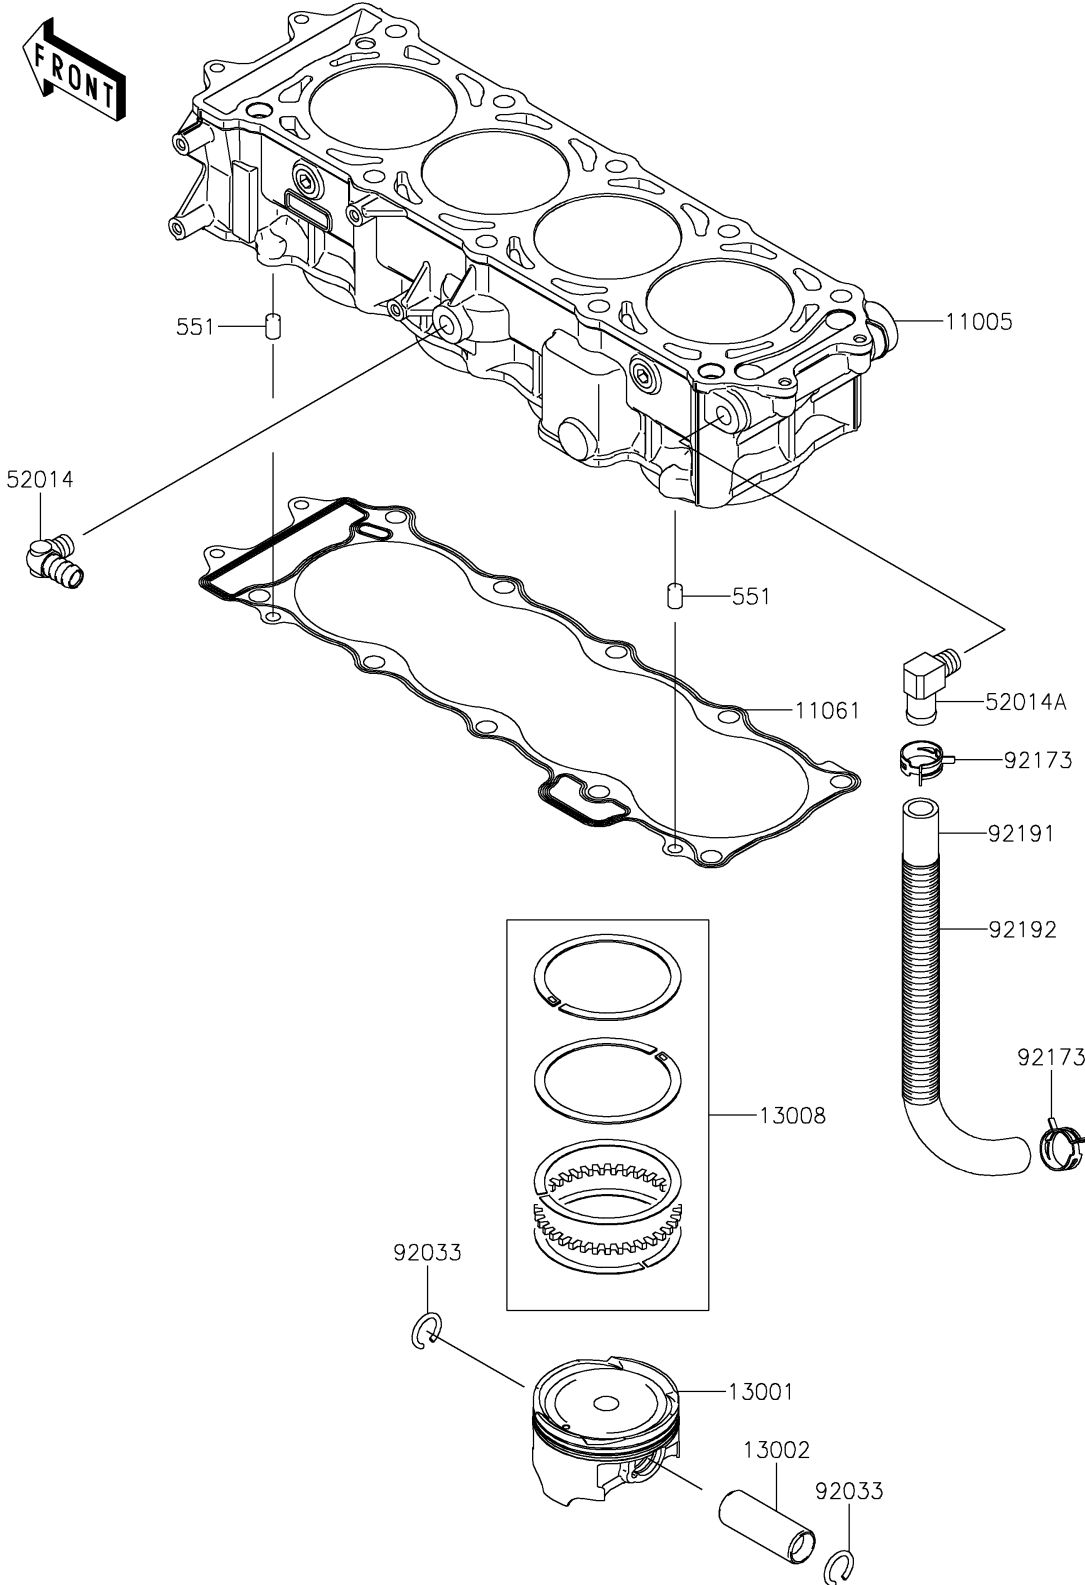

2018 JET SKI® SX-R™ PARTS DIAGRAM

Cylinder/Piston(s)

E1120

2018 JET SKI® SX-R™ PARTS LIST

Cylinder/Piston(s)

ITEM NAME	PART NUMBER	QUANTITY
CYLINDER-ENGINE (Ref # 11005)	11005-3768	1
GASKET,CYLINDER BASE (Ref # 11061)	11061-3708	1
PISTON-ENGINE (Ref # 13001)	13001-3737	4
PIN-PISTON (Ref # 13002)	13002-3709	4
RING-SET-PISTON (Ref # 13008)	13008-0048	4
ELBOW (Ref # 52014)	52014-3711	1
ELBOW (Ref # 52014A)	52014-3717	1
RING-SNAP (Ref # 92033)	92033-1188	8
CLAMP (Ref # 92173)	92173-1039	2
TUBE,BREATHER (Ref # 92191)	92191-3983	1
TUBE,CORRUGATED,L=265 (Ref # 92192)	92192-1083	1
PIN-DOWEL (Ref # 551)	551R0812	2