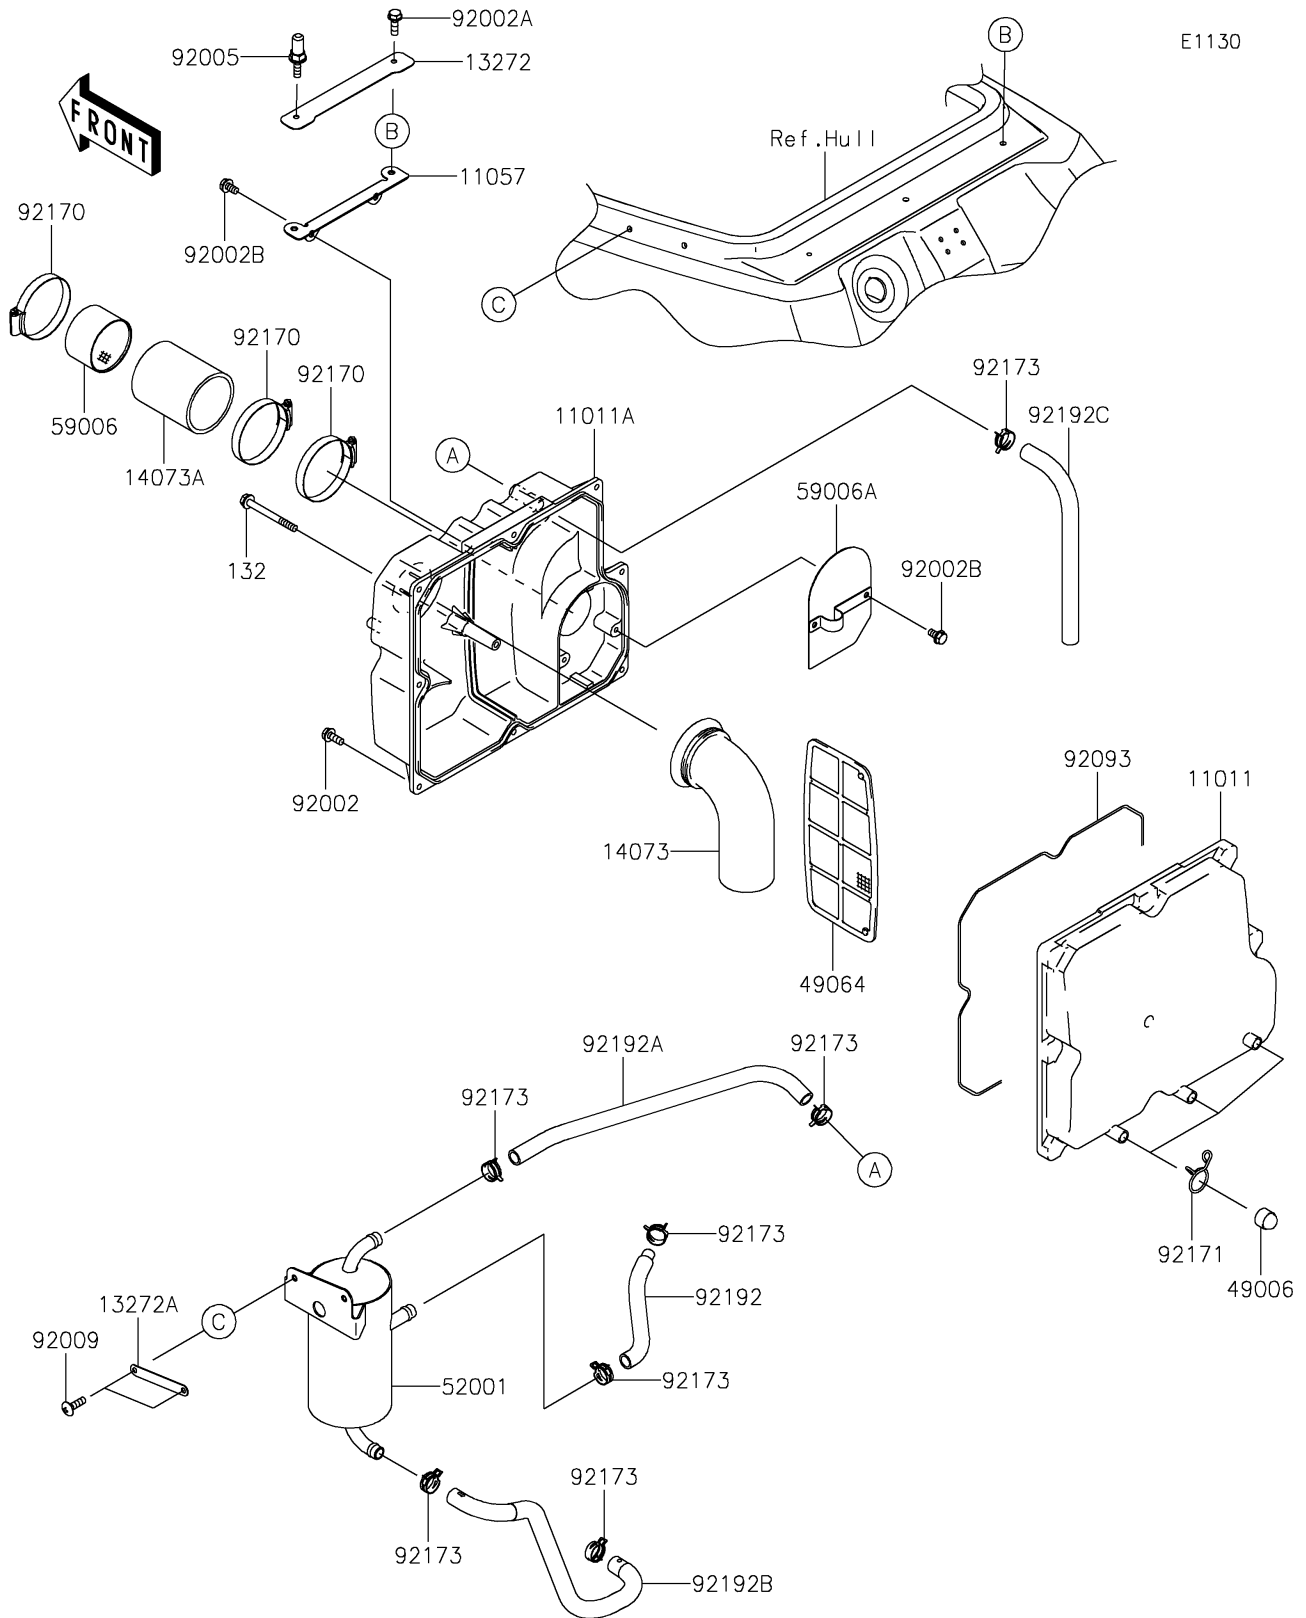

2017 JET SKI® SX-R™ PARTS DIAGRAM

Intake Silencer

E1130

2017 JET SKI® SX-R™ PARTS LIST

Intake Silencer

ITEM NAME	PART NUMBER	QUANTITY
CASE-AIR FILTER,RR (Ref # 11011)	11011-3704	1
CASE-AIR FILTER,FR (Ref # 11011A)	11011-3706	1
BRACKET (Ref # 11057)	11057-0450	1
PLATE (Ref # 13272)	13272-2418	1
PLATE (Ref # 13272A)	13272-2419	1
DUCT,AIR INLET (Ref # 14073)	14073-3794	1
DUCT,AIR FILTER-THOROTTLE (Ref # 14073A)	14073-3795	1
BOOT,DRAIN (Ref # 49006)	49006-3718	3
FILTER-AIR (Ref # 49064)	49064-3702	1
TANK-OIL (Ref # 52001)	52001-0010	1
ARRESTER-FLAME (Ref # 59006)	59006-0019	1
ARRESTER-FLAME (Ref # 59006A)	59006-3720	1
BOLT,6X16 (Ref # 92002)	92002-3728	8
BOLT,6X20 (Ref # 92002A)	92002-3755	1
BOLT,6X12 (Ref # 92002B)	92002-3763	4
FITTING (Ref # 92005)	92005-0877	1
SCREW,6X20 (Ref # 92009)	92009-3870	2
SEAL (Ref # 92093)	92093-3766	1
CLAMP (Ref # 92170)	92170-3764	3
CLAMP,BOOT (Ref # 92171)	92171-3711	3
CLAMP (Ref # 92173)	92173-1039	7
TUBE,CYLINDER HEAD-OIL TANK (Ref # 92192)	92192-1704	1
TUBE,OIL TANK-AIR CLEANER (Ref # 92192A)	92192-1705	1
TUBE,OIL TANK-OIL PAN (Ref # 92192B)	92192-1776	1
TUBE,BLOWBY (Ref # 92192C)	92192-3725	1
BOLT-FLANGED-SMALL,6X60 (Ref # 132)	132BD0660	1