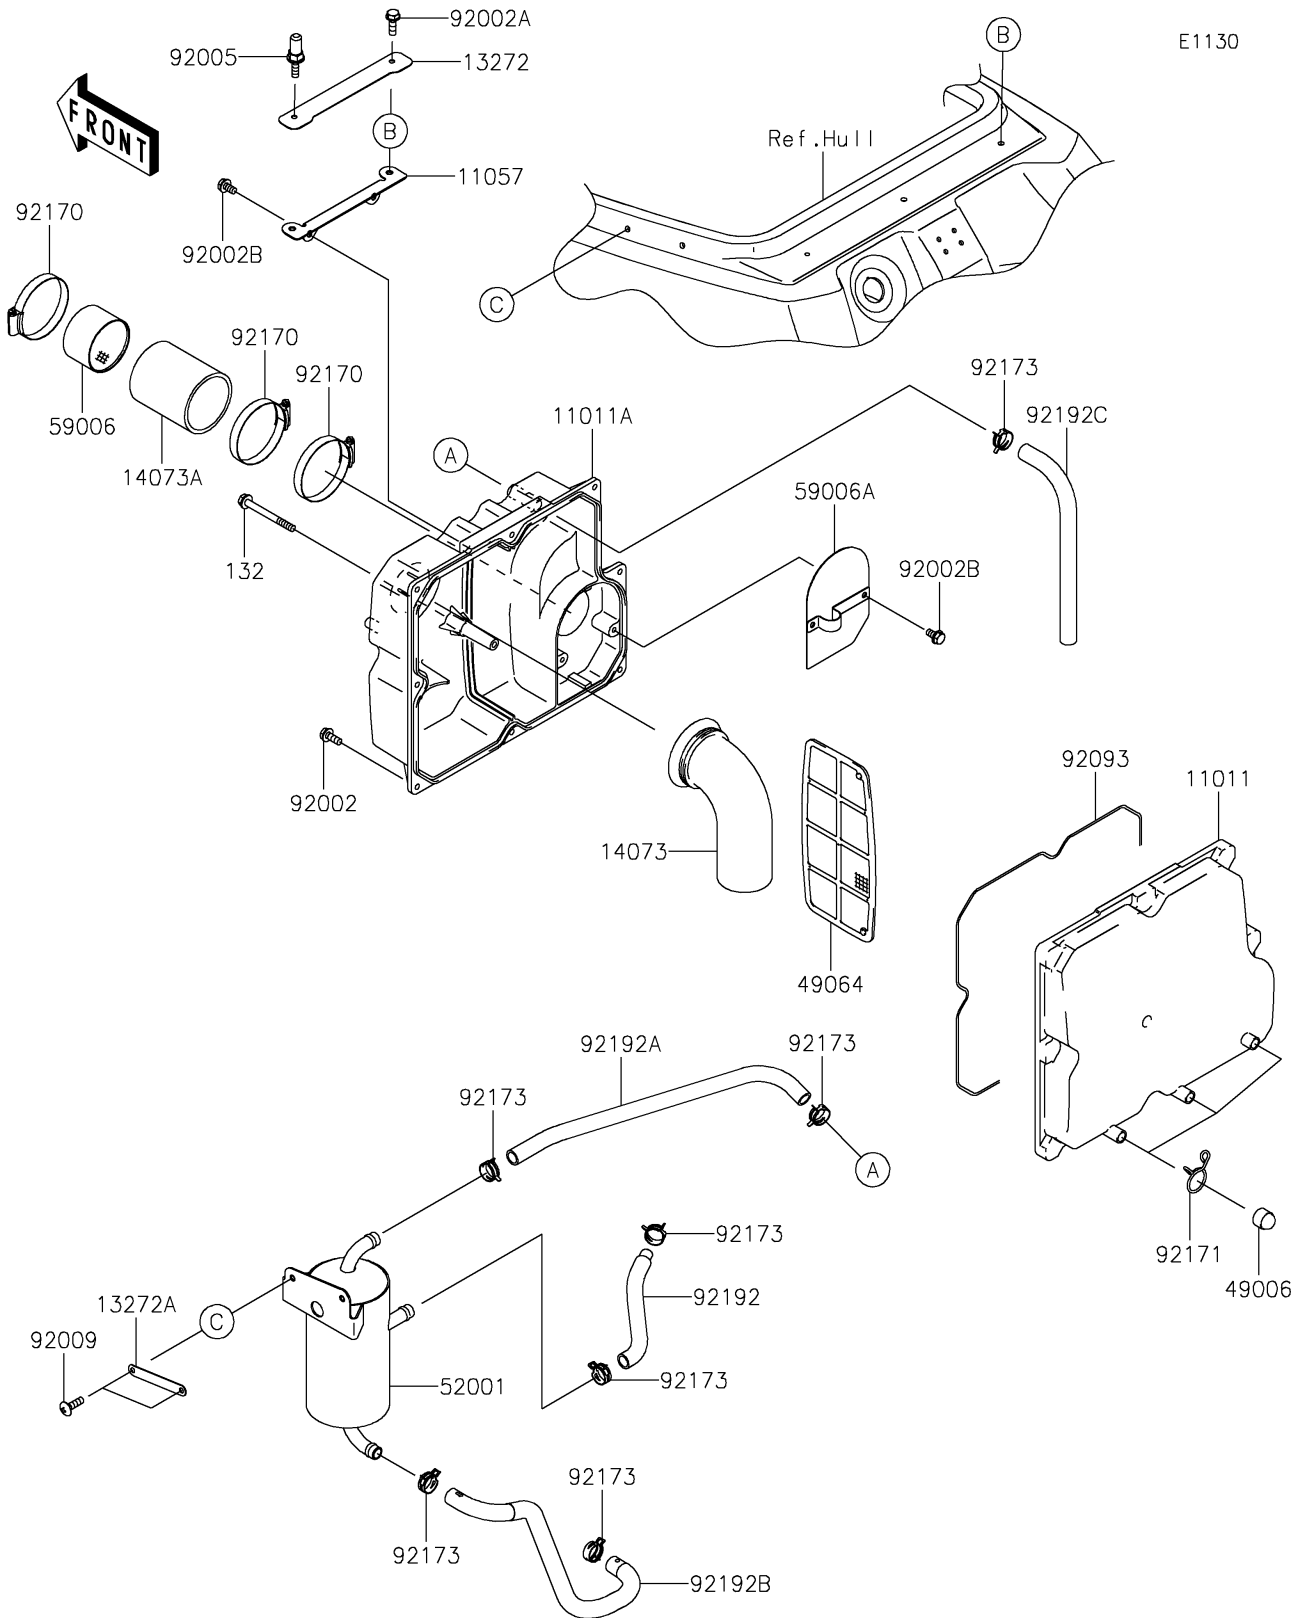

2020 JET SKI® SX-R™ PARTS DIAGRAM

Intake Silencer

E1130

2020 JET SKI® SX-R™ PARTS LIST

Intake Silencer

ITEM NAME	PART NUMBER	QUANTITY
CASE-AIR FILTER,RR (Ref # 11011)	11011-3704	1
CASE-AIR FILTER,FR (Ref # 11011A)	11011-3706	1
BRACKET (Ref # 11057)	11057-0450	1
PLATE (Ref # 13272)	13272-2418	1
PLATE (Ref # 13272A)	13272-2419	1
DUCT,AIR INLET (Ref # 14073)	14073-3794	1
DUCT,AIR FILTER-THOROTTLE (Ref # 14073A)	14073-3795	1
BOOT,DRAIN (Ref # 49006)	49006-3718	3
FILTER-AIR (Ref # 49064)	49064-3702	1
TANK-OIL (Ref # 52001)	52001-0010	1
ARRESTER-FLAME (Ref # 59006)	59006-0019	1
ARRESTER-FLAME (Ref # 59006A)	59006-3720	1
BOLT,6X16 (Ref # 92002)	92002-3728	8
BOLT,6X20 (Ref # 92002A)	92002-3755	1
BOLT,6X12 (Ref # 92002B)	92002-3763	4
FITTING (Ref # 92005)	92005-0877	1
SCREW,6X20 (Ref # 92009)	92009-3870	2
SEAL (Ref # 92093)	92093-3766	1
CLAMP (Ref # 92170)	92170-3764	3
CLAMP,BOOT (Ref # 92171)	92171-3711	3
CLAMP (Ref # 92173)	92173-1039	7
TUBE,CYLINDER HEAD-OIL TANK (Ref # 92192)	92192-1704	1
TUBE,OIL TANK-AIR CLEANER (Ref # 92192A)	92192-1705	1
TUBE,OIL TANK-OIL PAN (Ref # 92192B)	92192-1776	1
TUBE,BLOWBY (Ref # 92192C)	92192-3725	1
BOLT-FLANGED-SMALL,6X60 (Ref # 132)	132BD0660	1