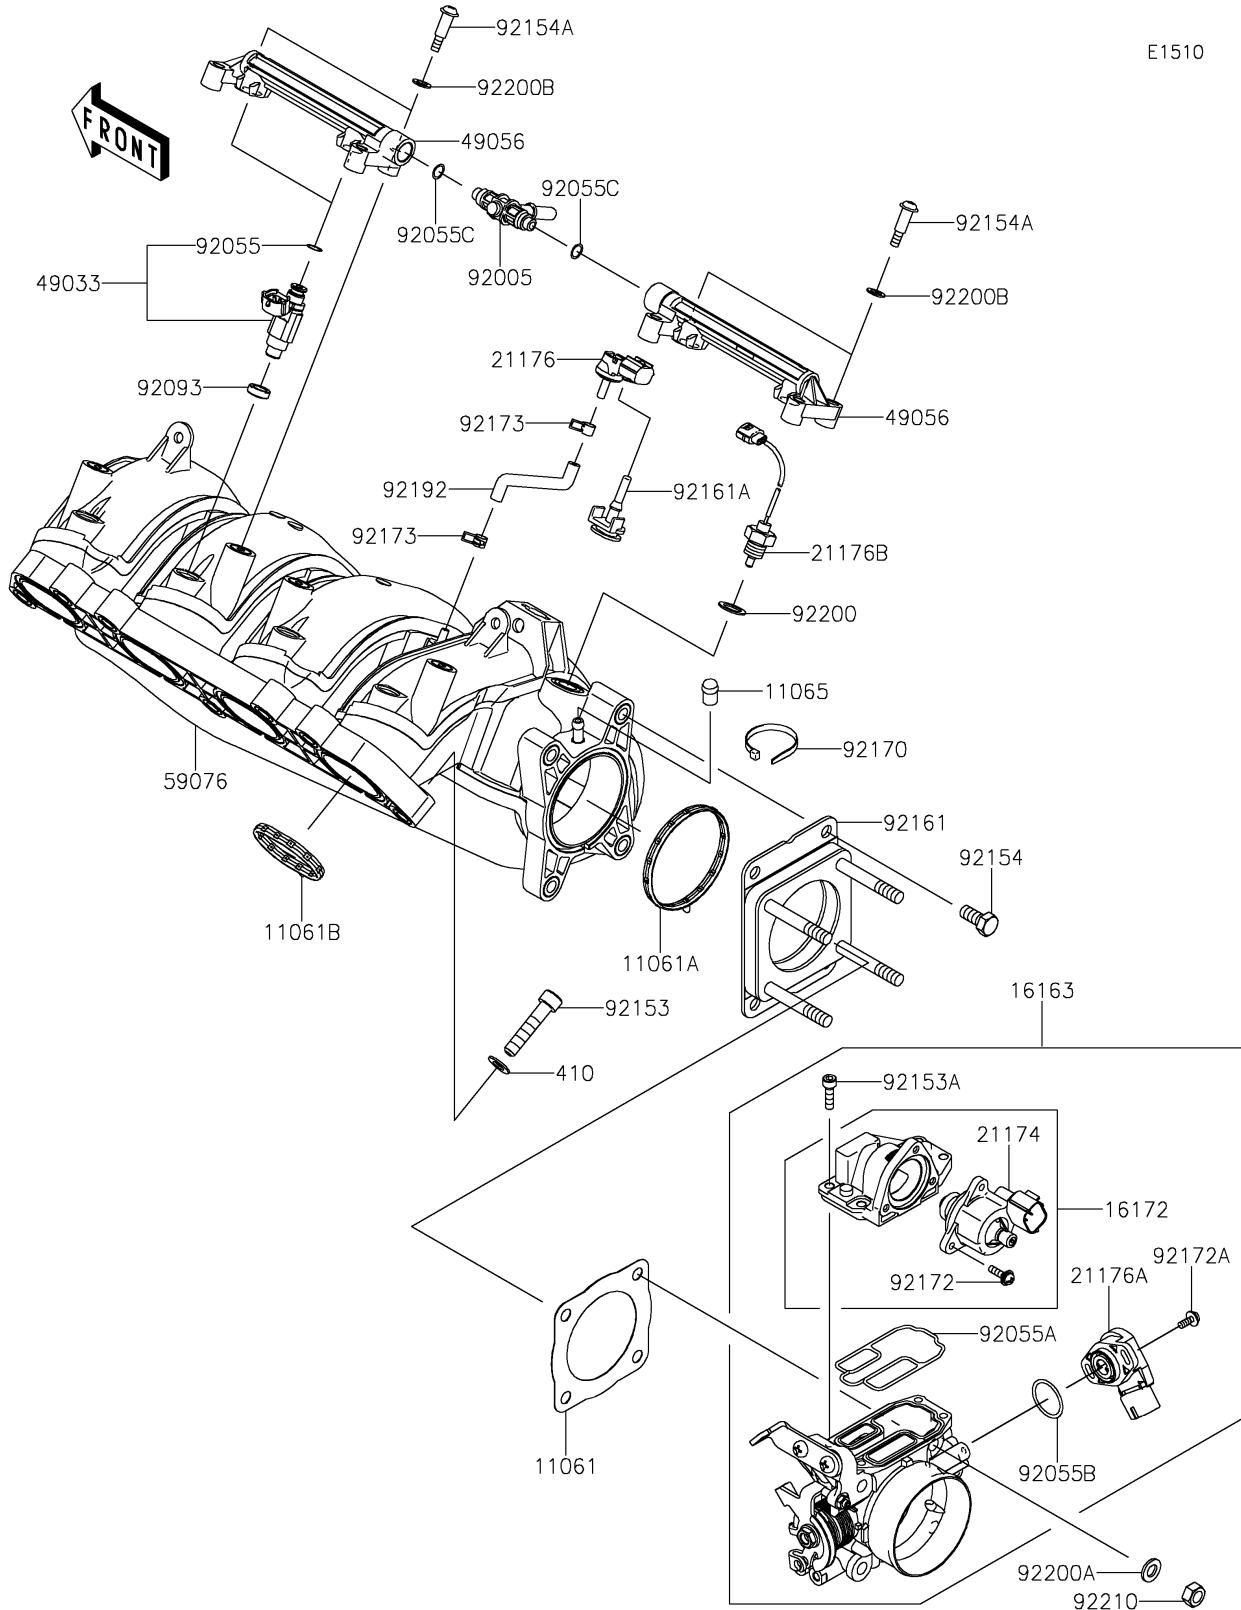

2019 JET SKI® SX-R™ PARTS DIAGRAM

Throttle

E1510

2019 JET SKI® SX-R™ PARTS LIST

Throttle

ITEM NAME	PART NUMBER	QUANTITY
GASKET,THROTTLE (Ref # 11061)	11061-0824	1
GASKET,MANIFOLD (Ref # 11061A)	11061-3766	1
GASKET,THROTTLE (Ref # 11061B)	11061-3767	4
CAP (Ref # 11065)	11065-0764	1
THROTTLE-ASSY (Ref # 16163)	16163-0919	1
ACTUATOR (Ref # 16172)	16172-0561	1
MOTOR-ELECTRIC,STM (Ref # 21174)	21174-0555	1
SENSOR,PRESSURE (Ref # 21176)	21176-0111	1
SENSOR,TPS (Ref # 21176A)	21176-3762	1
SENSOR,AIR TEMPERATURE (Ref # 21176B)	21176-3767	1
NOZZLE-INJECTION (Ref # 49033)	49033-3707	4
PIPE-INJECTION,FUEL (Ref # 49056)	49056-3705	2
MANIFOLD-INTAKE (Ref # 59076)	59076-0006	1
FITTING,FUEL PIPE (Ref # 92005)	92005-3766	1
RING-O,INJECTION NOZZLE (Ref # 92055)	92055-1622	4
RING-O (Ref # 92055A)	92055-3773	1
RING-O (Ref # 92055B)	92055-3774	1
RING-O (Ref # 92055C)	92055-3782	2
SEAL (Ref # 92093)	92093-0127	4
BOLT,SOCKET,8X40 (Ref # 92153)	92153-0517	7
BOLT (Ref # 92153A)	92153-3723	4
BOLT (Ref # 92154)	92154-1389	4
BOLT (Ref # 92154A)	92154-3713	4
DAMPER (Ref # 92161)	92161-1942	1
DAMPER (Ref # 92161A)	92161-3796	1
CLAMP (Ref # 92170)	92170-3749	1
SCREW (Ref # 92172)	92172-3710	3
SCREW (Ref # 92172A)	92172-3711	2
CLAMP (Ref # 92173)	92173-3702	2

2019 JET SKI® SX-R™ PARTS LIST

Throttle

ITEM NAME	PART NUMBER	QUANTITY
TUBE (Ref # 92192)	92192-1361	1
WASHER,12X18X1 (Ref # 92200)	92200-0712	1
WASHER (Ref # 92200A)	92200-3806	4
WASHER (Ref # 92200B)	92200-3807	4
NUT (Ref # 92210)	92210-0897	4
WASHER-PLAIN-SMALL,8MM (Ref # 410)	410S0800	7