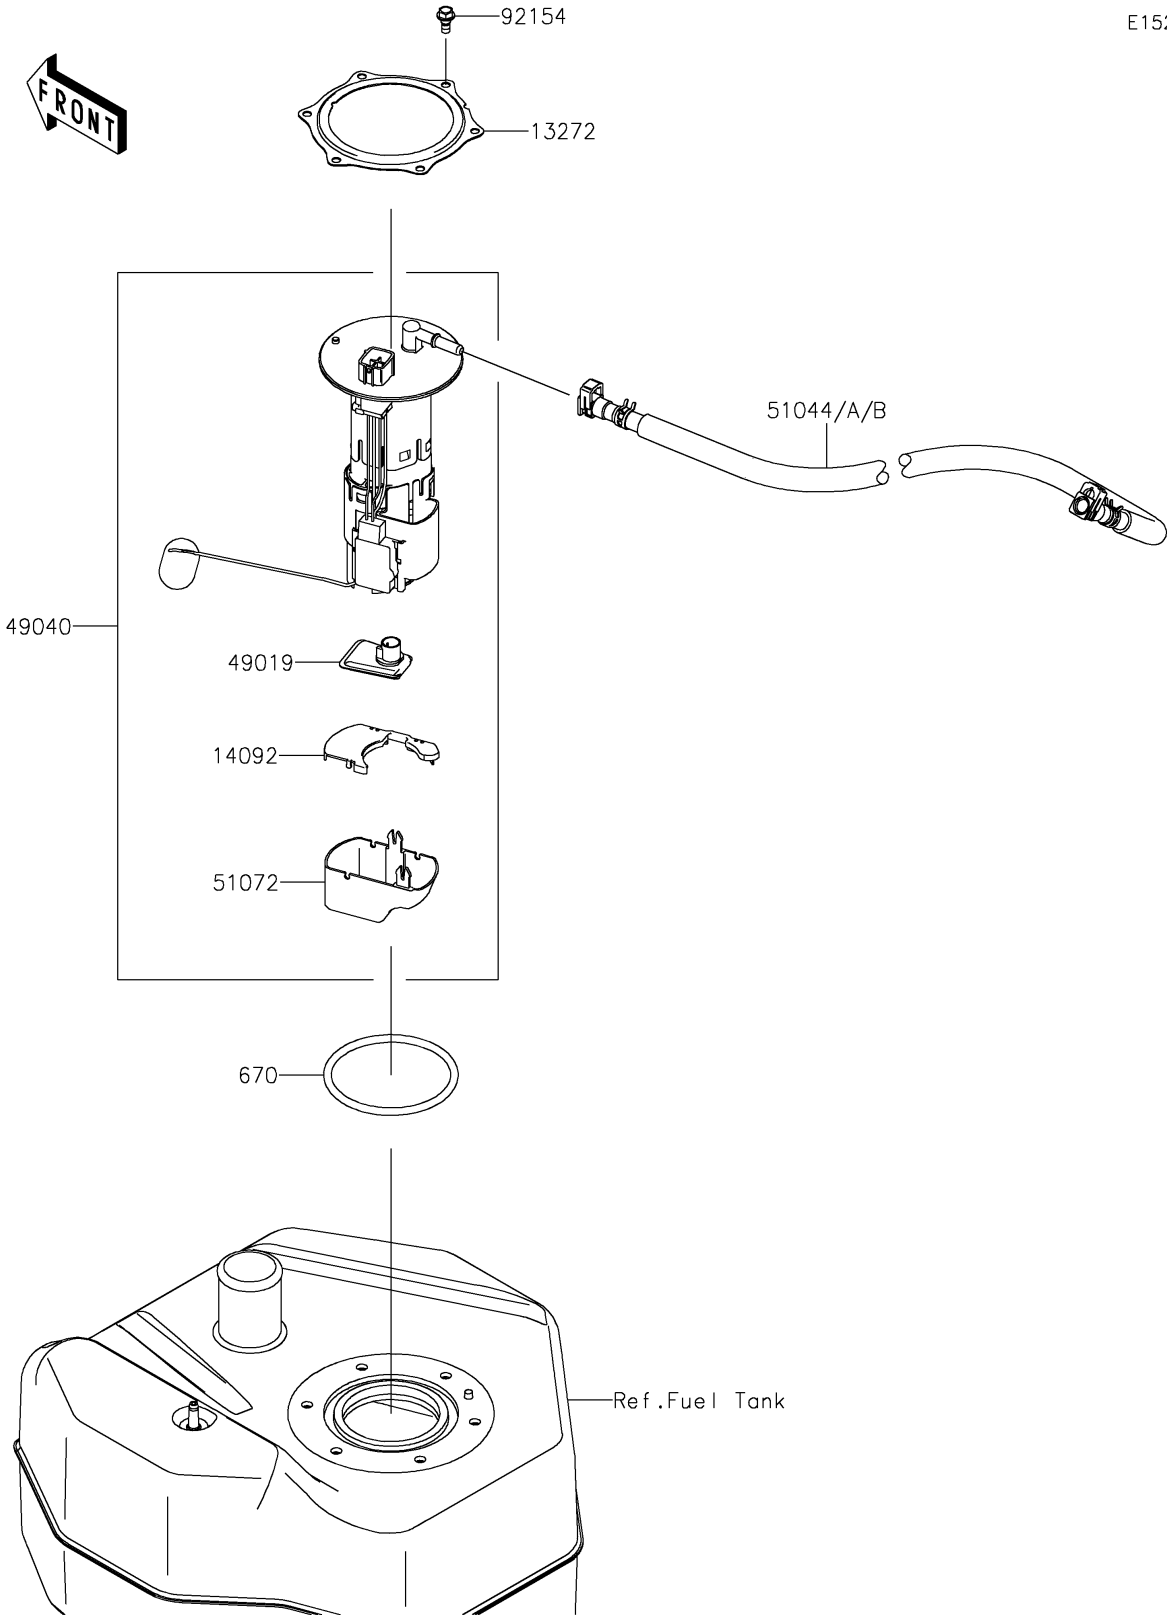

2018 JET SKI® SX-R™ PARTS DIAGRAM

Fuel Pump

E1520

2018 JET SKI® SX-R™ PARTS LIST

Fuel Pump

ITEM NAME	PART NUMBER	QUANTITY
PLATE (Ref # 13272)	13272-2589	1
COVER (Ref # 14092)	14092-1044	1
FILTER-FUEL (Ref # 49019)	49019-0013	1
PUMP-FUEL (Ref # 49040)	49040-0757	1
TUBE-ASSY,FUEL (Ref # 51044)	51044-0800	1
CHAMBER-FUEL (Ref # 51072)	51072-0003	1
BOLT,FUEL PUMP (Ref # 92154)	92154-3856	6
O RING (Ref # 670)	670E5090	1