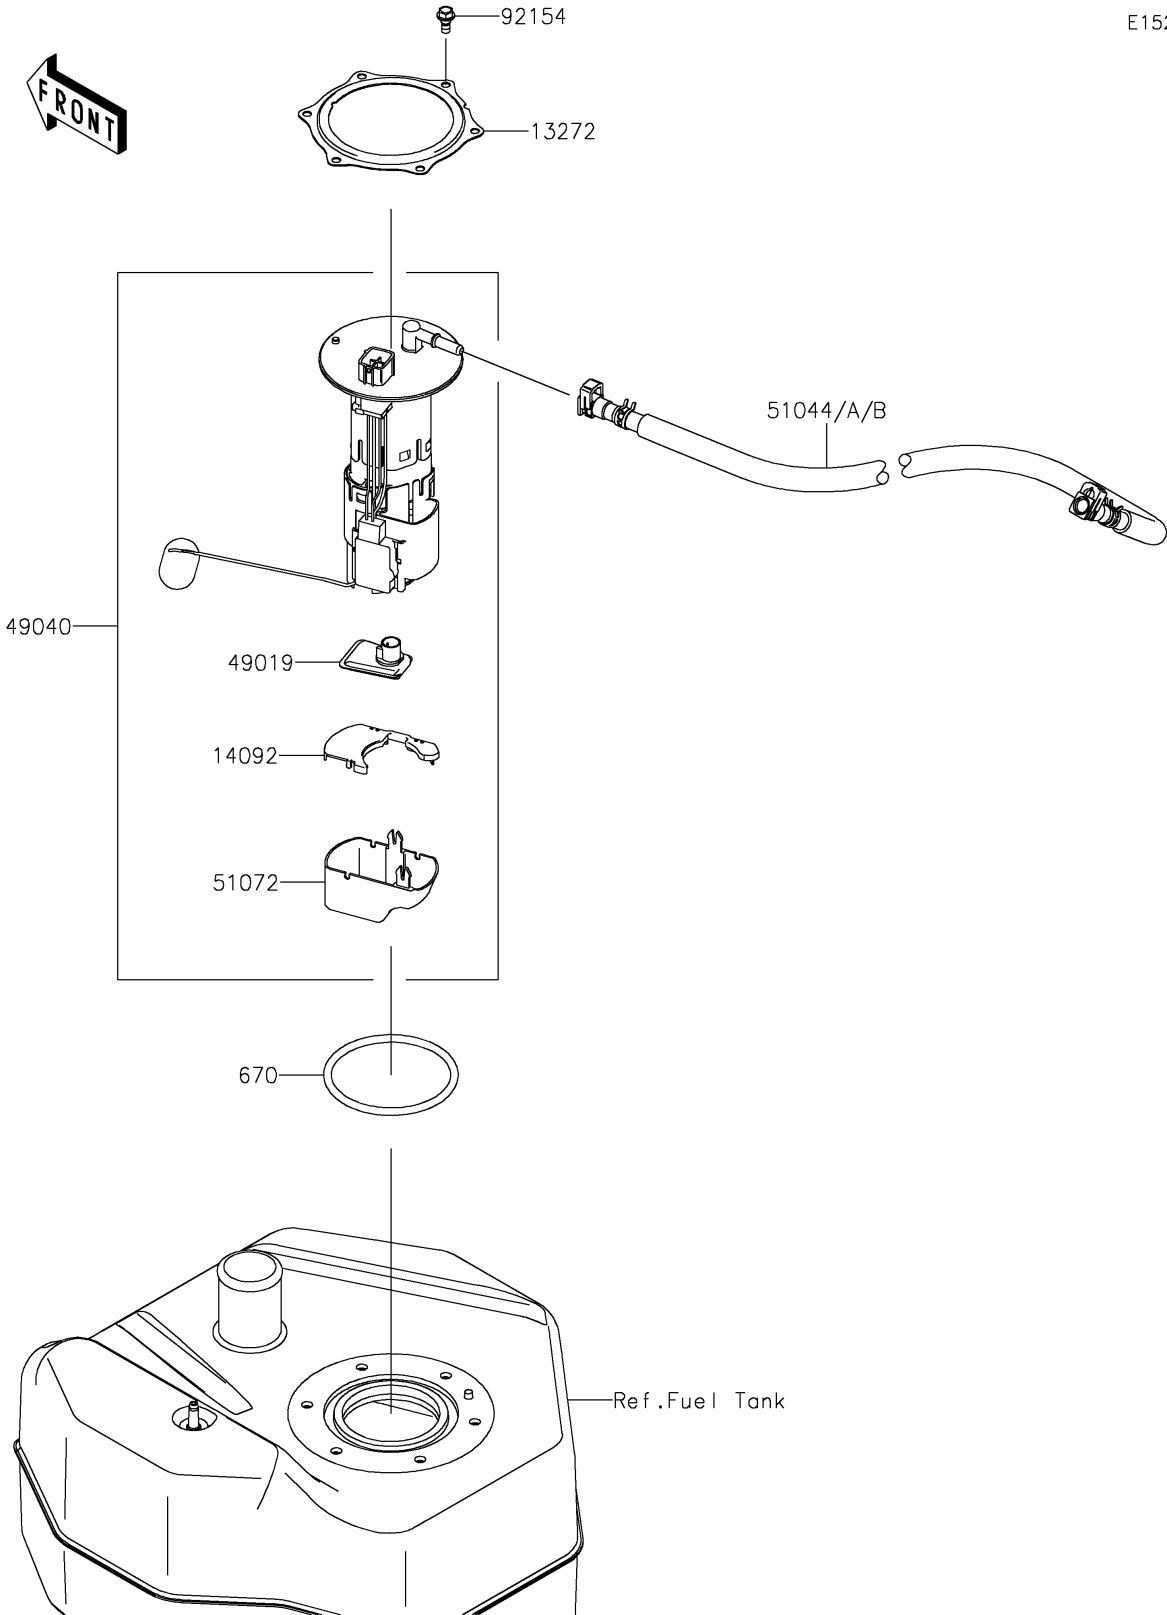

2019 JET SKI® SX-R™ PARTS DIAGRAM

Fuel Pump

E1520

2019 JET SKI® SX-R™ PARTS LIST

Fuel Pump

ITEM NAME	PART NUMBER	QUANTITY
PLATE (Ref # 13272)	13272-2589	1
COVER (Ref # 14092)	14092-1044	1
FILTER-FUEL (Ref # 49019)	49019-0013	1
PUMP-FUEL (Ref # 49040)	49040-0757	1
TUBE-ASSY,FUEL (Ref # 51044A)	51044-0842	1
CHAMBER-FUEL (Ref # 51072)	51072-0003	1
BOLT,FUEL PUMP (Ref # 92154)	92154-3856	6
O RING (Ref # 670)	670E5090	1