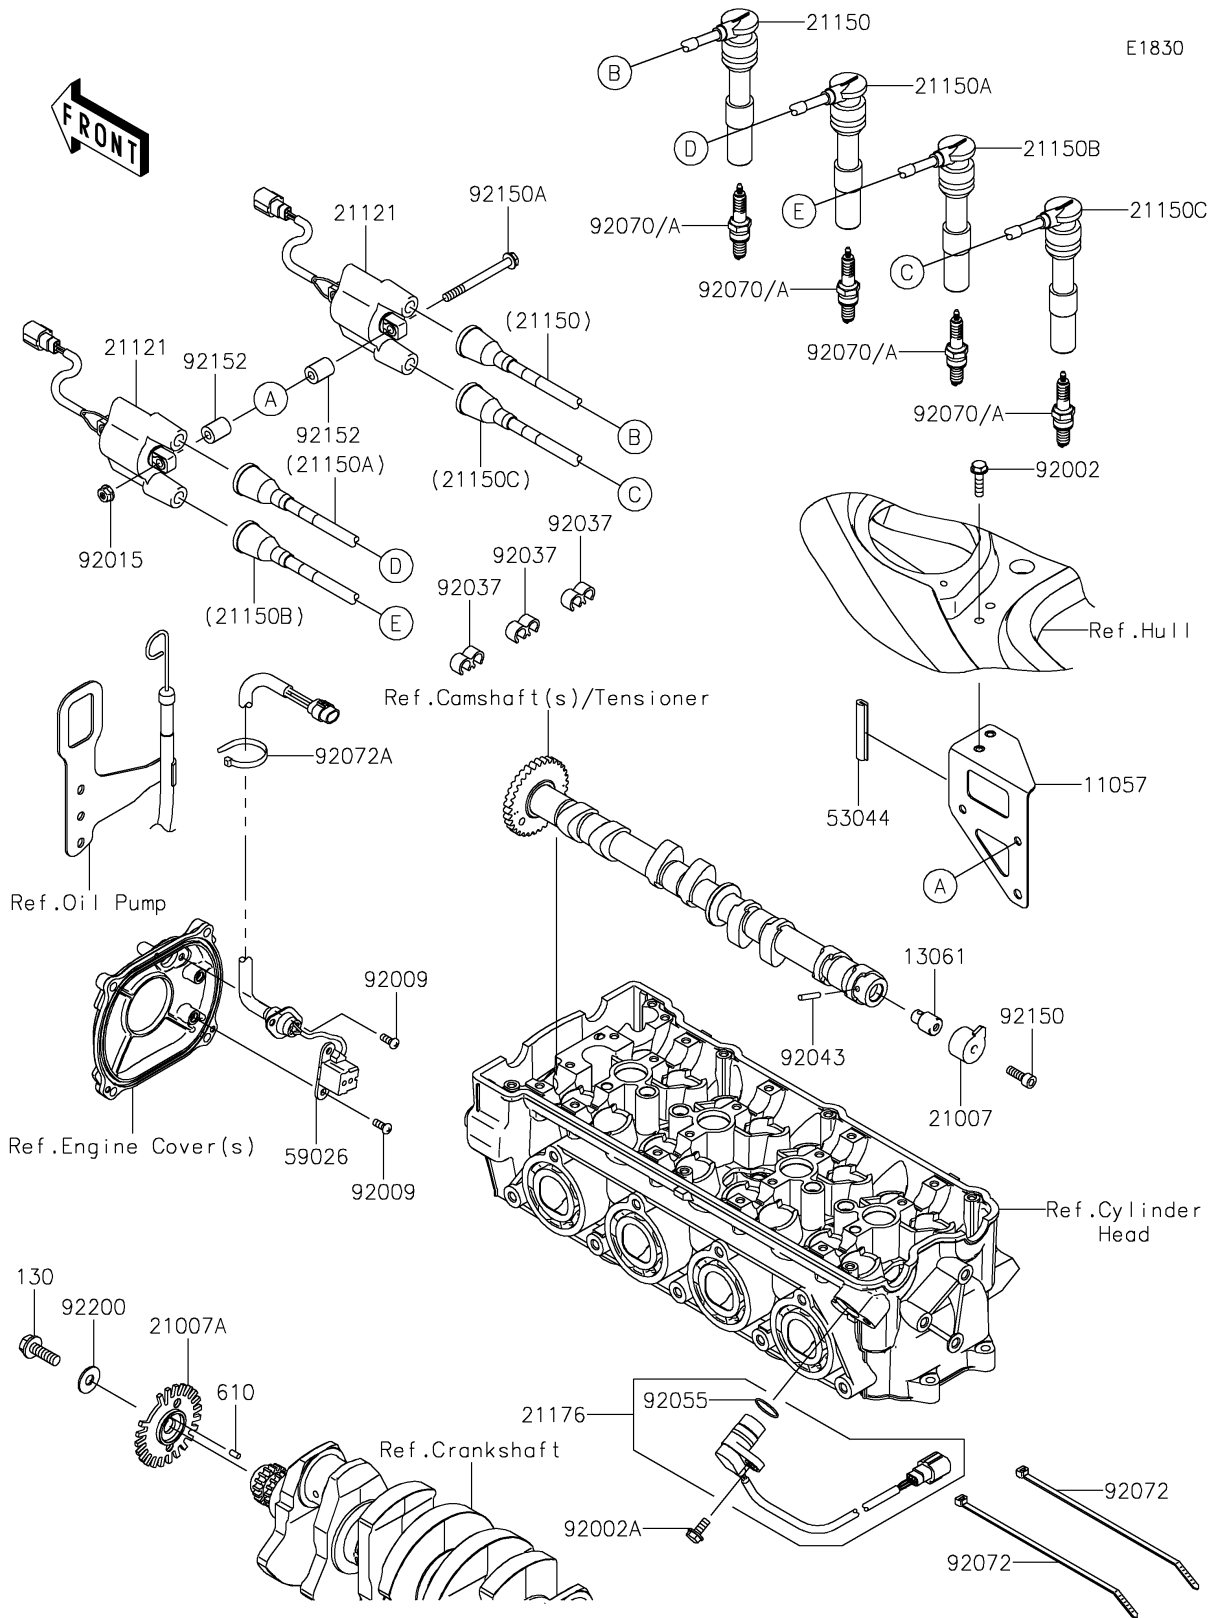

2017 JET SKI® SX-R™ PARTS DIAGRAM

Ignition System

2017 JET SKI® SX-R™ PARTS LIST

Ignition System

ITEM NAME	PART NUMBER	QUANTITY
-----------	-------------	----------