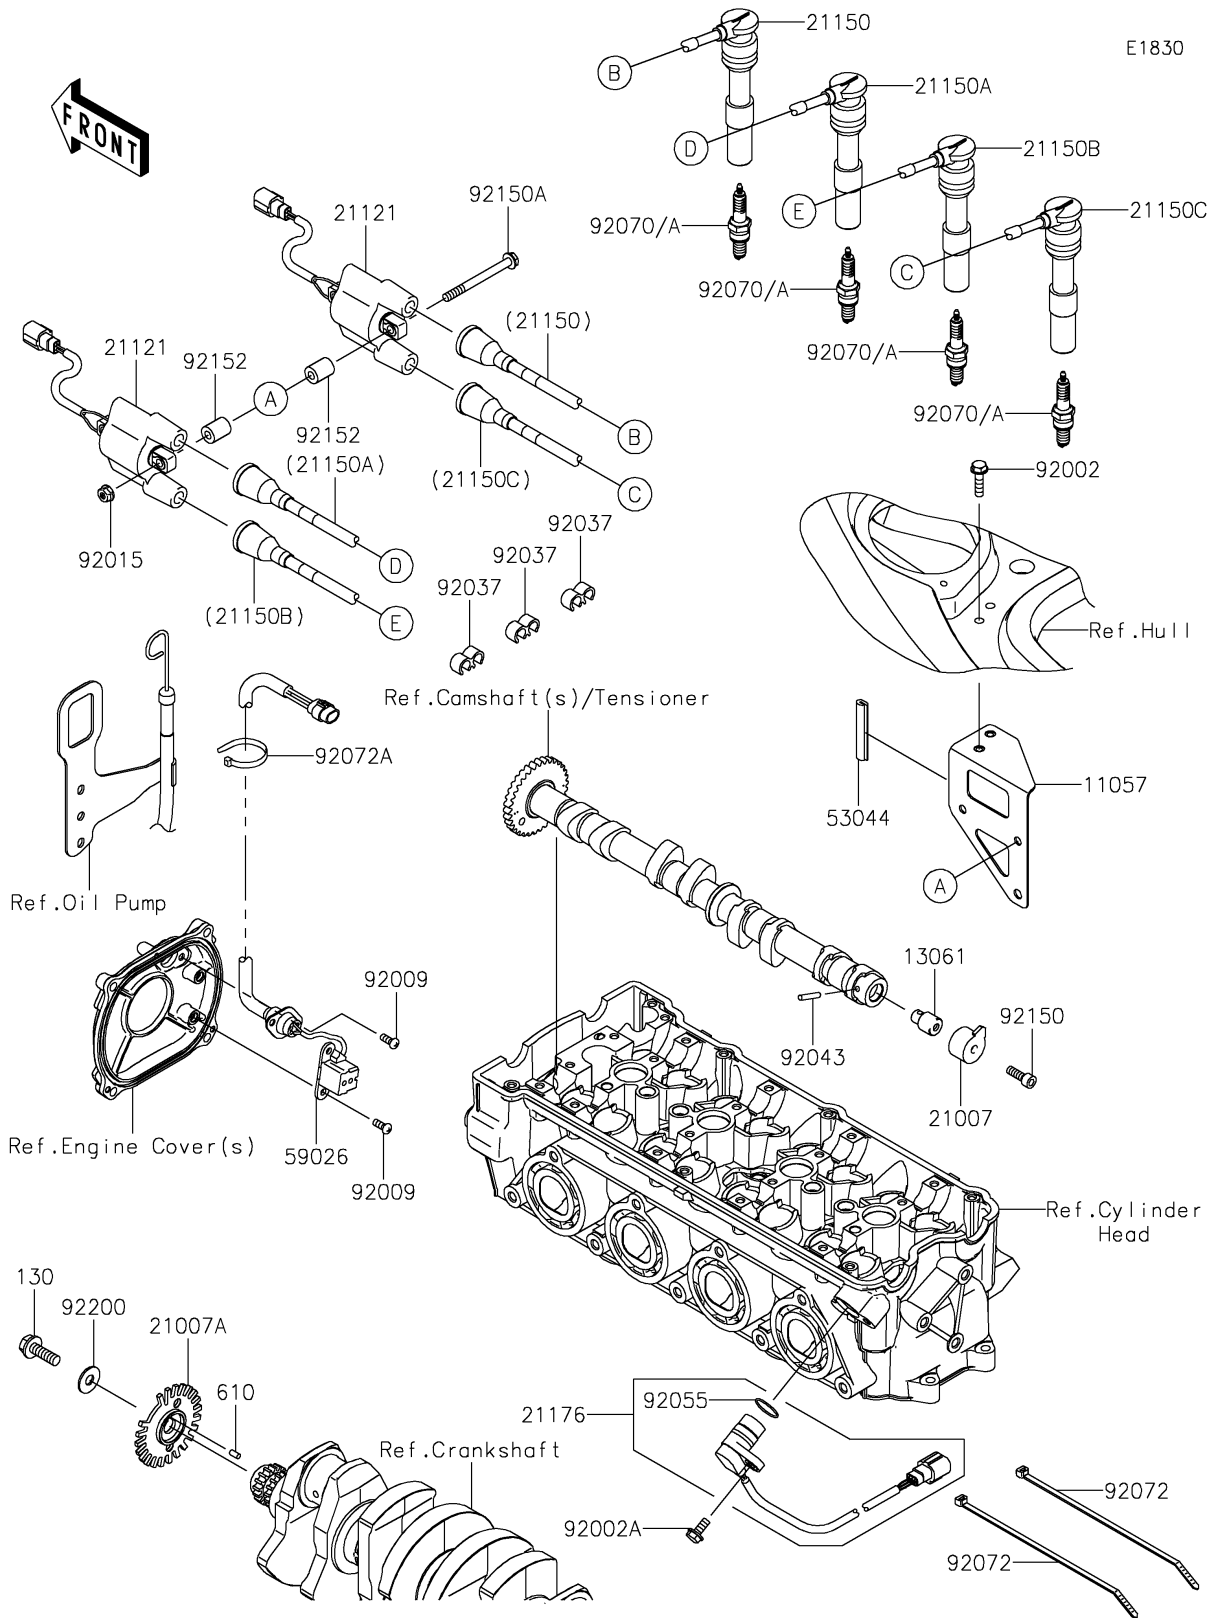

2020 JET SKI® SX-R™ PARTS DIAGRAM

Ignition System

2020 JET SKI® SX-R™ PARTS LIST

Ignition System

ITEM NAME	PART NUMBER	QUANTITY
BRACKET,IGNITION COIL (Ref # 11057)	11057-0453	1
BOSS,CAM SENSOR (Ref # 13061)	13061-1687	1
ROTOR,EX CAM (Ref # 21007)	21007-3742	1
ROTOR,PULSING (Ref # 21007A)	21007-3744	1
COIL-IGNITION (Ref # 21121)	21121-0720	2
CORD-ASSY,#1,L=340 (Ref # 21150)	21150-0006	1
CORD-ASSY,#2,L=450 (Ref # 21150A)	21150-0007	1
CORD-ASSY,#3,L=540 (Ref # 21150B)	21150-0008	1
CORD-ASSY,#4,L=600 (Ref # 21150C)	21150-0009	1
SENSOR,CAM ANGLE (Ref # 21176)	21176-1077	1
TRIM (Ref # 53044)	53044-0621	1
COIL-PULSING (Ref # 59026)	59026-3702	1
BOLT,6X25 (Ref # 92002)	92002-3714	2
BOLT,6X16 (Ref # 92002A)	92002-3728	1
SCREW,5X12 (Ref # 92009)	92009-1296	4
NUT,6MM (Ref # 92015)	92015-3767	2
CLAMP,CORD (Ref # 92037)	92037-1603	3
PIN (Ref # 92043)	92043-1575	1
RING-O (Ref # 92055)	92055-1639	1
PLUG-SPARK,CR9EKB(NGK) (Ref # 92070)	92070-0050	4
PLUG-SPARK,CR8EKB(NGK) (Ref # 92070A)	92070-0708	4
BAND,L=188.85 (Ref # 92072)	92072-0105	2
BAND,L=152 (Ref # 92072A)	92072-3874	1
BOLT,6X18 (Ref # 92150)	92150-1645	1
BOLT,6X70 (Ref # 92150A)	92150-3753	2
COLLAR (Ref # 92152)	92152-3738	4
WASHER,8.0X22.0X1.5 (Ref # 92200)	92200-0174	1
BOLT-FLANGED,8X25 (Ref # 130)	130CD0825	1
ROLLER,4X8 (Ref # 610)	610A0408	1