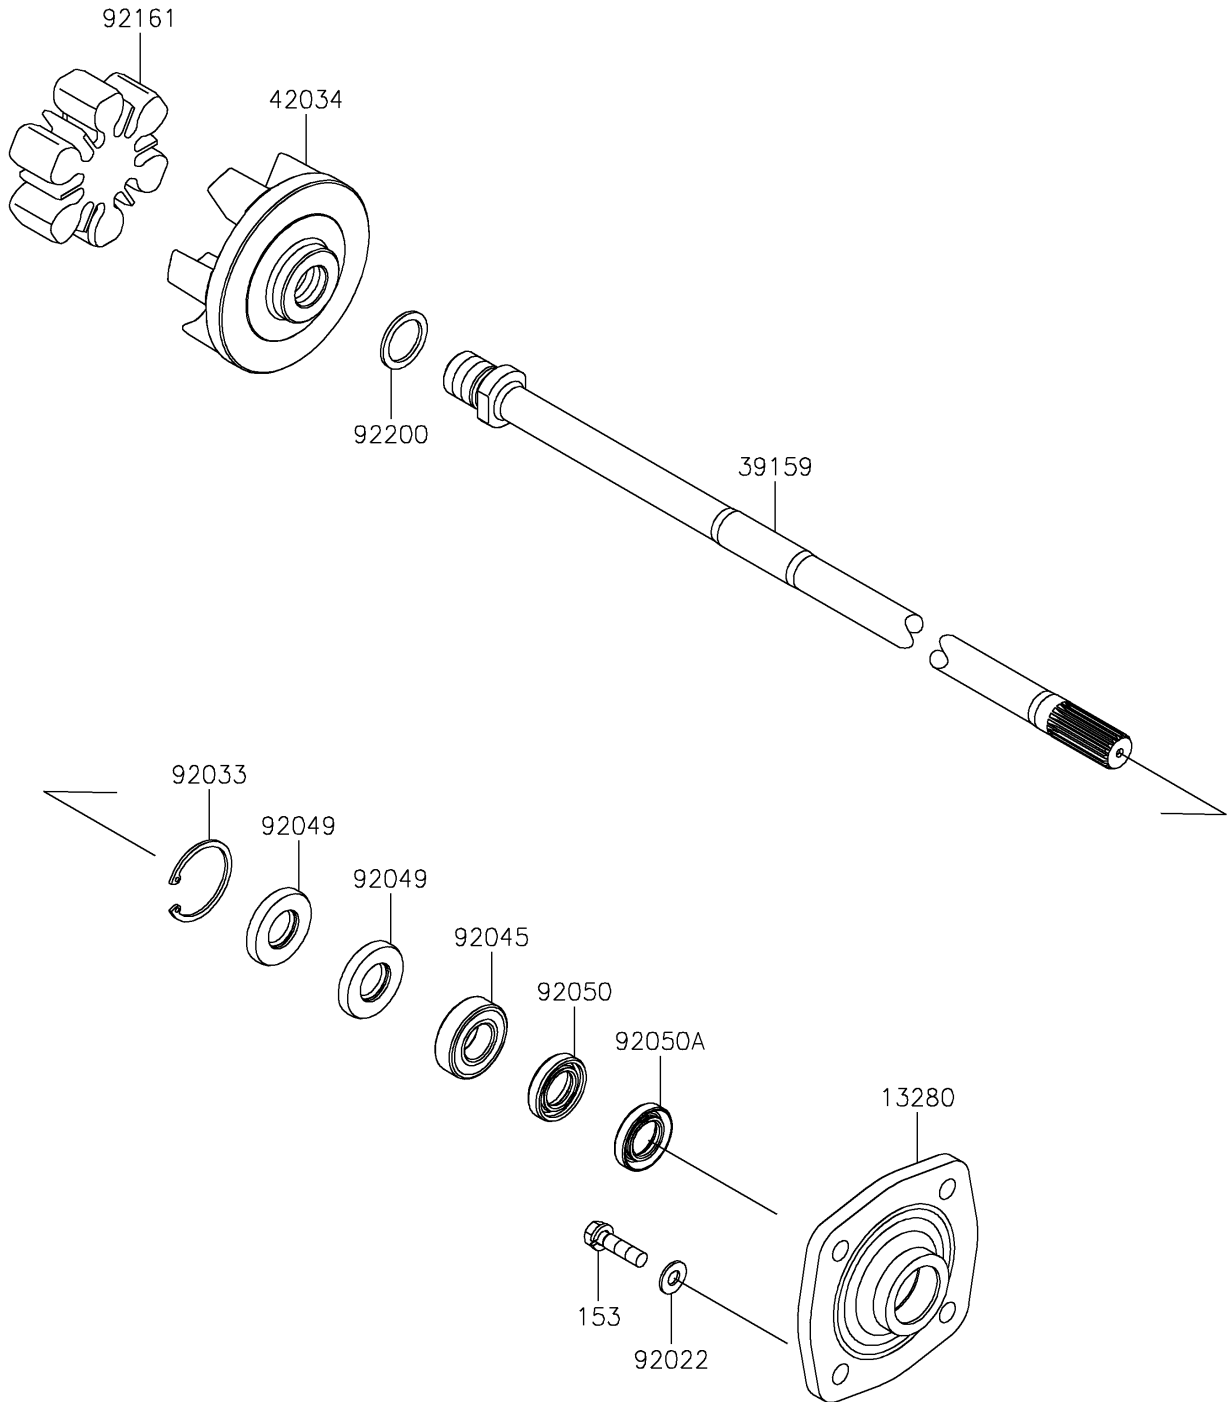

# 2018 JET SKI® SX-R™ PARTS DIAGRAM

Drive Shaft

E3134

## 2018 JET SKI® SX-R™ PARTS LIST

### Drive Shaft

ITEM NAME	PART NUMBER	QUANTITY
HOLDER (Ref # 13280)	13280-3756	1
SHAFT-DRIVE (Ref # 39159)	39159-0047	1
COUPLING (Ref # 42034)	42034-3711	1
WASHER,8.2X18X1.5 (Ref # 92022)	92022-1964	4
RING-SNAP,42MM (Ref # 92033)	92033-3713	1
BEARING-BALL,60042RD (Ref # 92045)	92045-3705	1
SEAL-OIL,S620426 (Ref # 92049)	92049-3707	2
SEAL-OIL,SCY20368 (Ref # 92050)	92050-502	1
SEAL-OIL,SC20367 (Ref # 92050A)	92050-503	1
DAMPER (Ref # 92161)	92161-3711	1
WASHER,24X32X2.0 (Ref # 92200)	92200-3739	1
BOLT-WS-SMALL,8X30 (Ref # 153)	153R0830	4